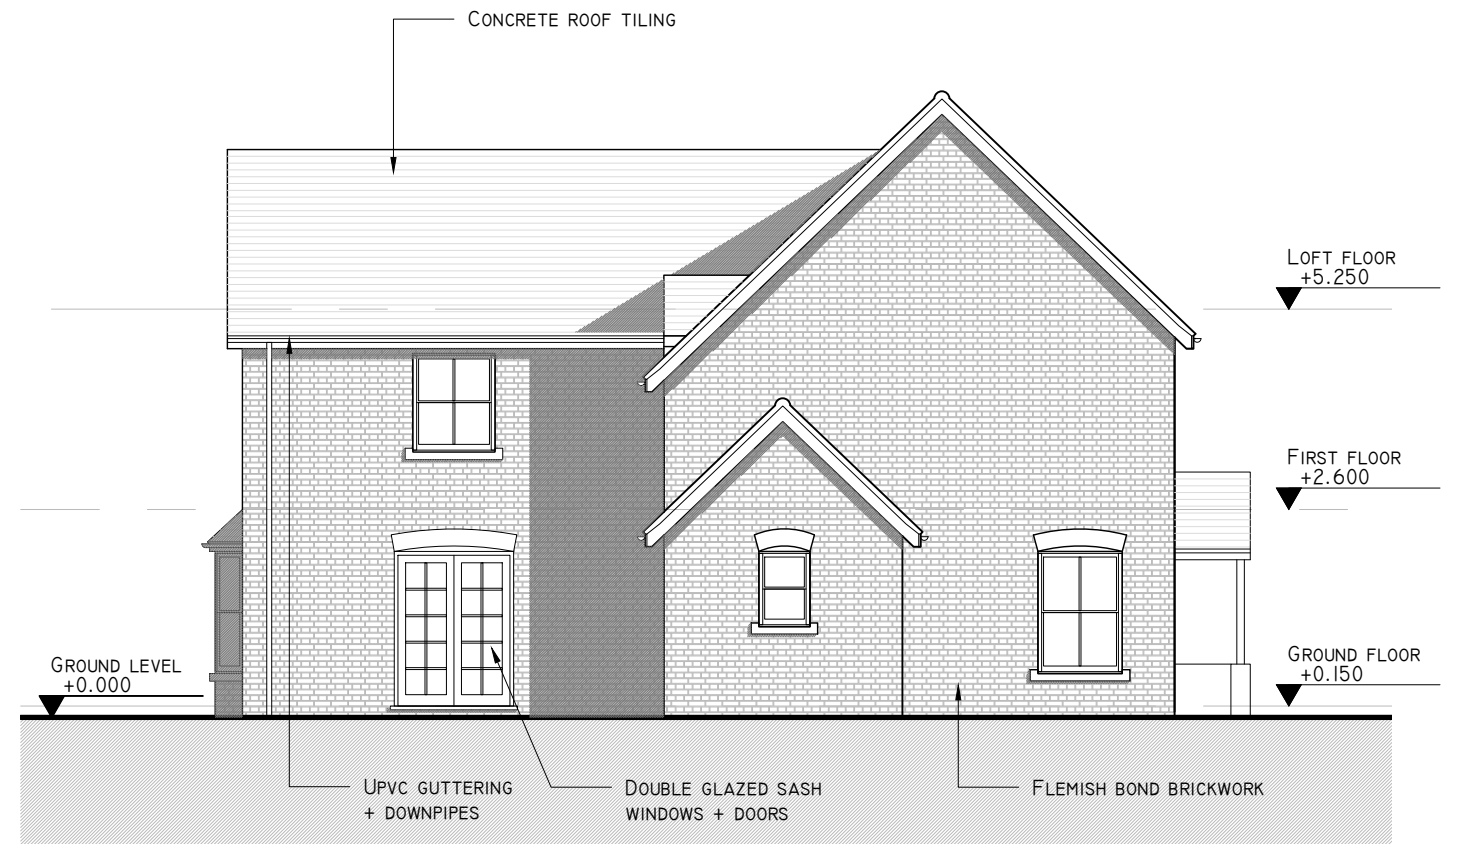

NORTH ELEVATION - EXISTING

EAST ELEVATION - EXISTING

SOUTH ELEVATION - EXISTING

WEST ELEVATION - EXISTING

DRAWING NO. 21_WH_010	REV -	PROJECT: WORTHY HOUSE, SPRINGVALE ROAD, WINCHESTER, SO23 7LD TITLE: ELEVATIONS - EXISTING	SCALE: 1:50 @ A3 DRAWN BY: JD
--------------------------	----------	--	--