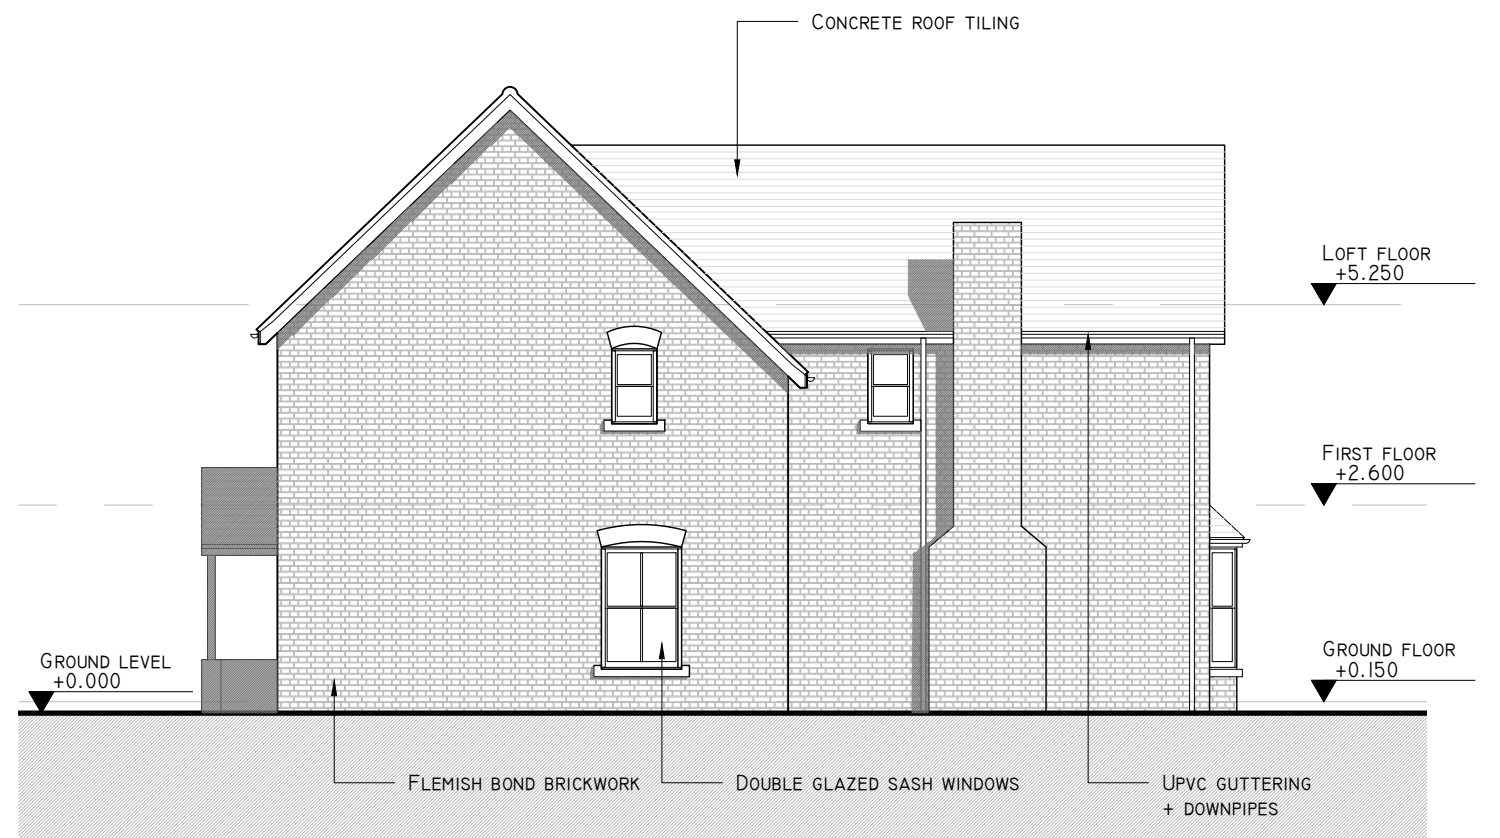

NORTH ELEVATION - EXISTING

EAST ELEVATION - EXISTING

SOUTH ELEVATION - EXISTING

WEST ELEVATION - EXISTING

DRAWING NO. 21_WH_010	REV -	PROJECT: WORTHY HOUSE, SPRINGVALE ROAD, WINCHESTER, SO23 7LD TITLE: ELEVATIONS - EXISTING	SCALE: 1:50 @ A3 DRAWN BY: JD
--------------------------	----------	--	--