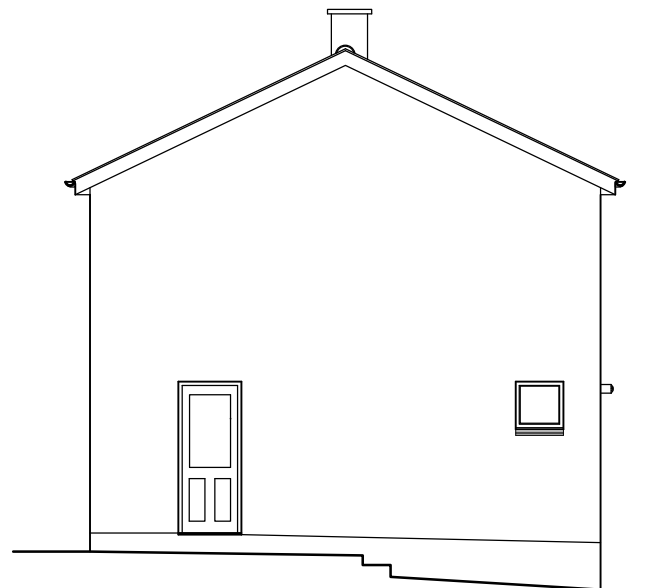

Front elevation, North

Side elevation, West

Rear elevation, South

Side elevation, East

PROJECT
 EXTENSION and
 INTERNAL ALTERATIONS
 Kings Head Cottage
 Fore Street, Northam
 Bideford, EX39 1AW
 Client
 Mr & Mrs T Sherborne
 Title
 Elevations as Existing