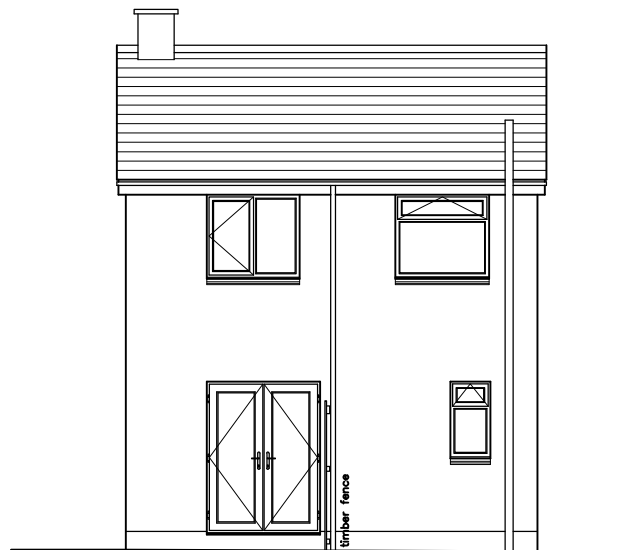

Front elevation, North

Side elevation, West

Rear elevation, South

Side elevation, East

PROJECT
 EXTENSION and
 INTERNAL ALTERATIONS
 Kings Head Cottage
 Fore Street, Northam
 Bideford, EX39 1AW
 Client
 Mr & Mrs T Sherborne
 Title
 Elevations as Existing

The Mews Studio
 3A Fore Street
 Northam, Bideford
 Devon, EX39 1AW
 mob;07484172083
 admin@mews-studio.co.uk

Scales 1:100 @ A4	Date Feb'22
----------------------	----------------

Drawing No 014/03/22	Rev.
-------------------------	------