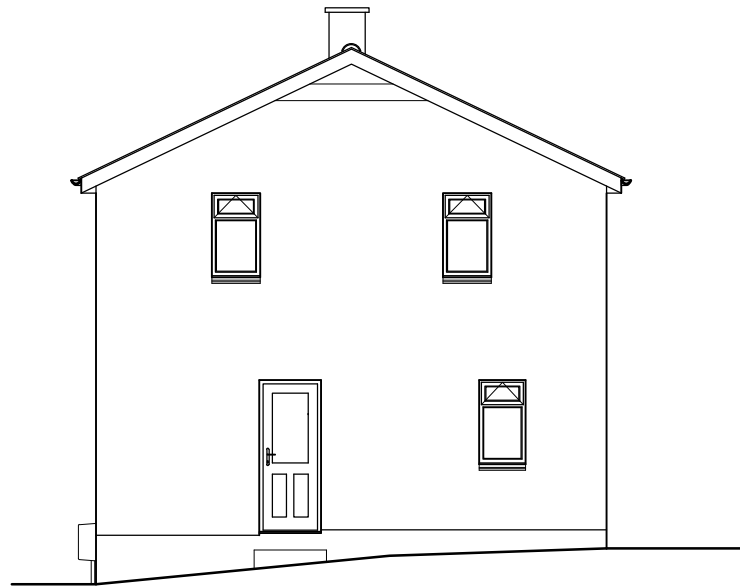

Front elevation, North

Side elevation, West

Rear elevation, South

Side elevation, East

PROJECT
 EXTENSION and
 INTERNAL ALTERATIONS
 Kings Head Cottage
 Fore Street, Northam
 Bideford, EX39 1AW
 Client
 Mr & Mrs T Sherborne
 Title
 Elevations as Existing