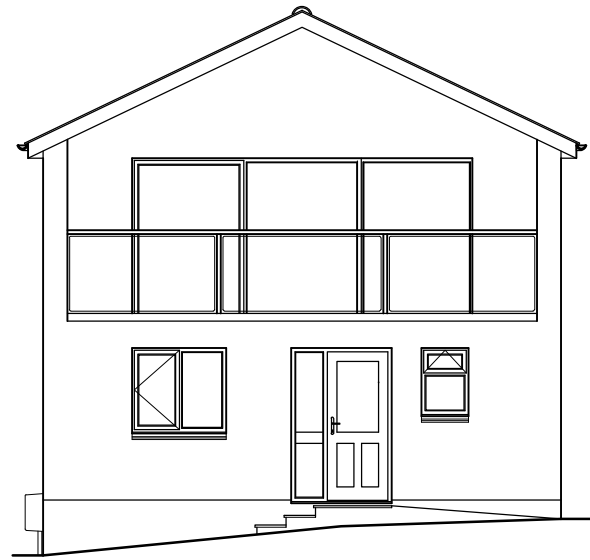

Front elevation, North

Side elevation, West

PROJECT
 EXTENSION and
 INTERNAL ALTERATIONS
 Kings Head Cottage
 Fore Street, Northam
 Bideford, EX39 1AW
 Client
 Mr & Mrs T Sherborne
 Title
 Elevations as Proposed

Rear elevation, South

Side elevation, East

The Mews Studio
 3A Fore Street
 Northam, Bideford
 Devon, EX39 1AW
 mob;07484172083
 admin@mews-studio.co.uk
 Scales
 1:100 @ A4
 Date
 April'22
 Drawing No
 014/06/22
 Rev.