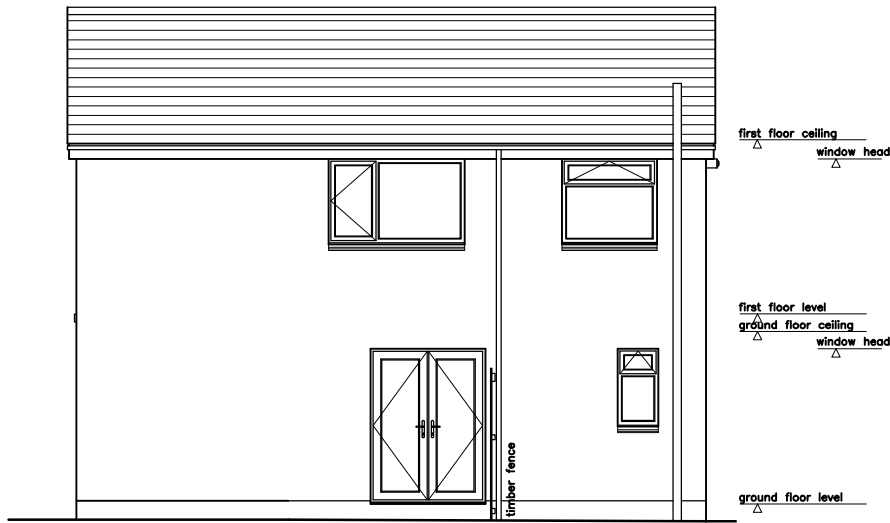

Front elevation, North

Side elevation, West

PROJECT
 EXTENSION and
 INTERNAL ALTERATIONS
 Kings Head Cottage
 Fore Street, Northam
 Bideford, EX39 1AW
 Client
 Mr & Mrs T Sherborne
 Title
 Elevations as Proposed

Rear elevation, South

Side elevation, East

The Mews Studio
 3A Fore Street
 Northam, Bideford
 Devon, EX39 1AW
 mob;07484172083
 admin@mews-studio.co.uk
 Scales
 1:100 @ A4
 Date
 April'22
 Drawing No
 014/06/22
 Rev.