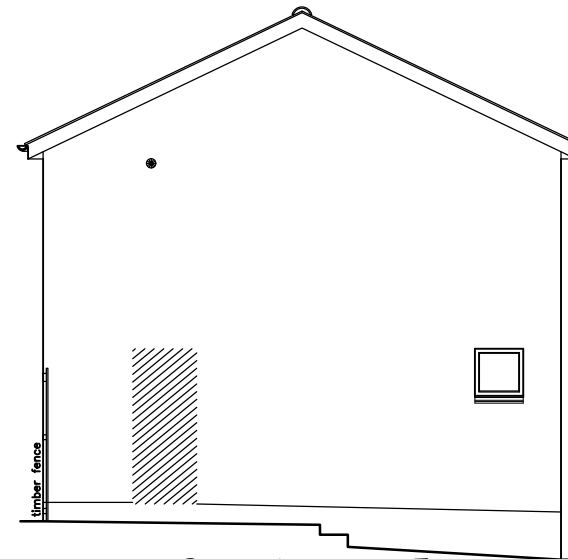

Front elevation, North

Side elevation, West

PROJECT
 EXTENSION and
 INTERNAL ALTERATIONS
 Kings Head Cottage
 Fore Street, Northam
 Bideford, EX39 1AW
 Client
 Mr & Mrs T Sherborne
 Title
 Elevations as Proposed

Rear elevation, South

Side elevation, East

The Mews Studio
 3A Fore Street
 Northam, Bideford
 Devon, EX39 1AW
 mob;07484172083
 admin@mews-studio.co.uk
 Scales
 1:100 @ A4
 Date
 April'22
 Drawing No
 014/06/22
 Rev.