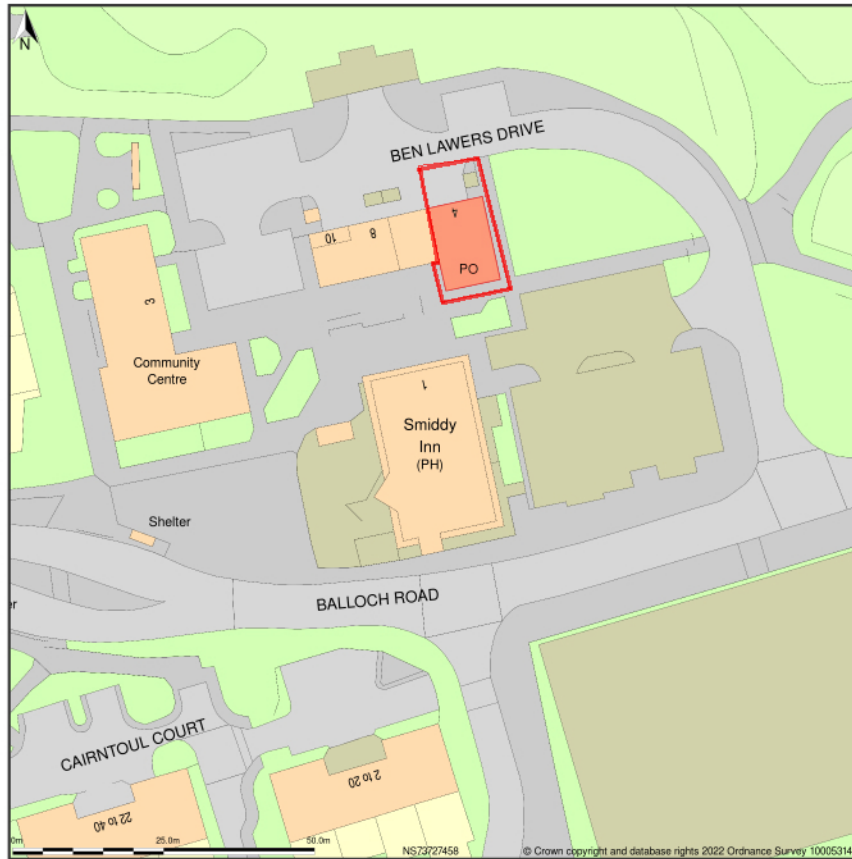

Balloch Supermarket, Ben Lawers Drive, Balloch, Cumbernauld, North Lanarkshire, G68 9ND

Location Plan shows area bounded by: 273656.72, 674515.87, 273798.14, 674657.29 (at a scale of 1:1250), OSGridRef: NS73727458. The representation of a road, track or path is no evidence of a right of way. The representation of features as lines is no evidence of a property boundary.

Produced on 21st Mar 2022 from the Ordnance Survey National Geographic Database and incorporating surveyed revision available at this date. Reproduction in whole or part is prohibited without the prior permission of Ordnance Survey. © Crown copyright 2022. Supplied by <https://www.buyaplan.co.uk> digital mapping a licensed Ordnance Survey partner (100053143). Unique plan reference: #00717924-289042