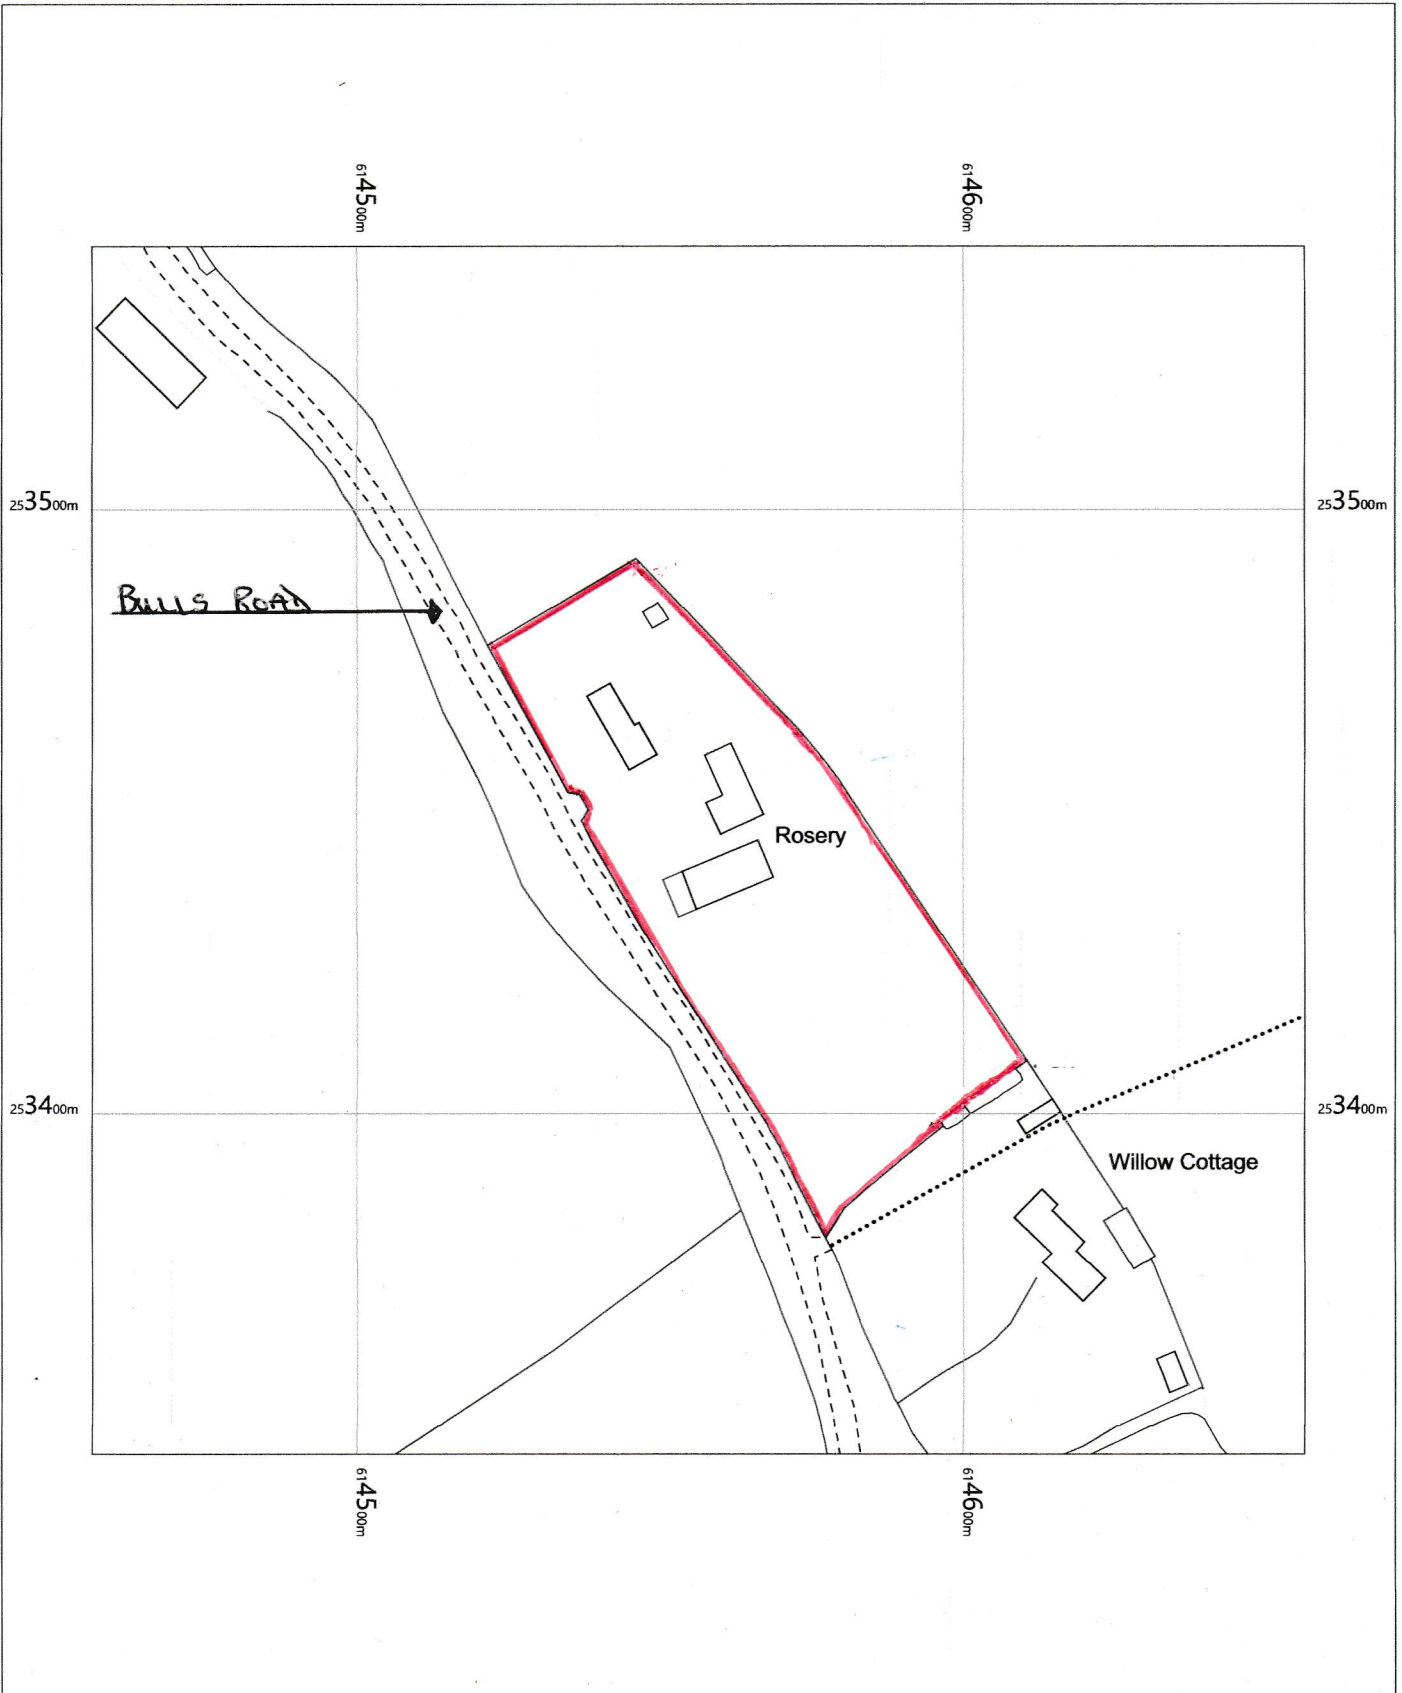

The Rosery, Bulls Road, IP6 9RF

The Rosery
Bulls Road,
Ipswich,
Hemingstone,
Suffolk
IP6 9RF

OS MasterMap 1250/2500/10000 scale
Sunday, April 10, 2022, ID: MPMBW-01031565
www.blackwellmapping.co.uk

1:1250 scale print at A4, Centre: 614556 E, 253444 N

©Crown Copyright Ordnance Survey. Licence no. 100041041

BLACKWELL'S
MAPPING SERVICES
PERSONAL & PROFESSIONAL MAPPING
www.blackwellmapping.co.uk

TEL: 0800 151 2612
maps@blackwell.co.uk