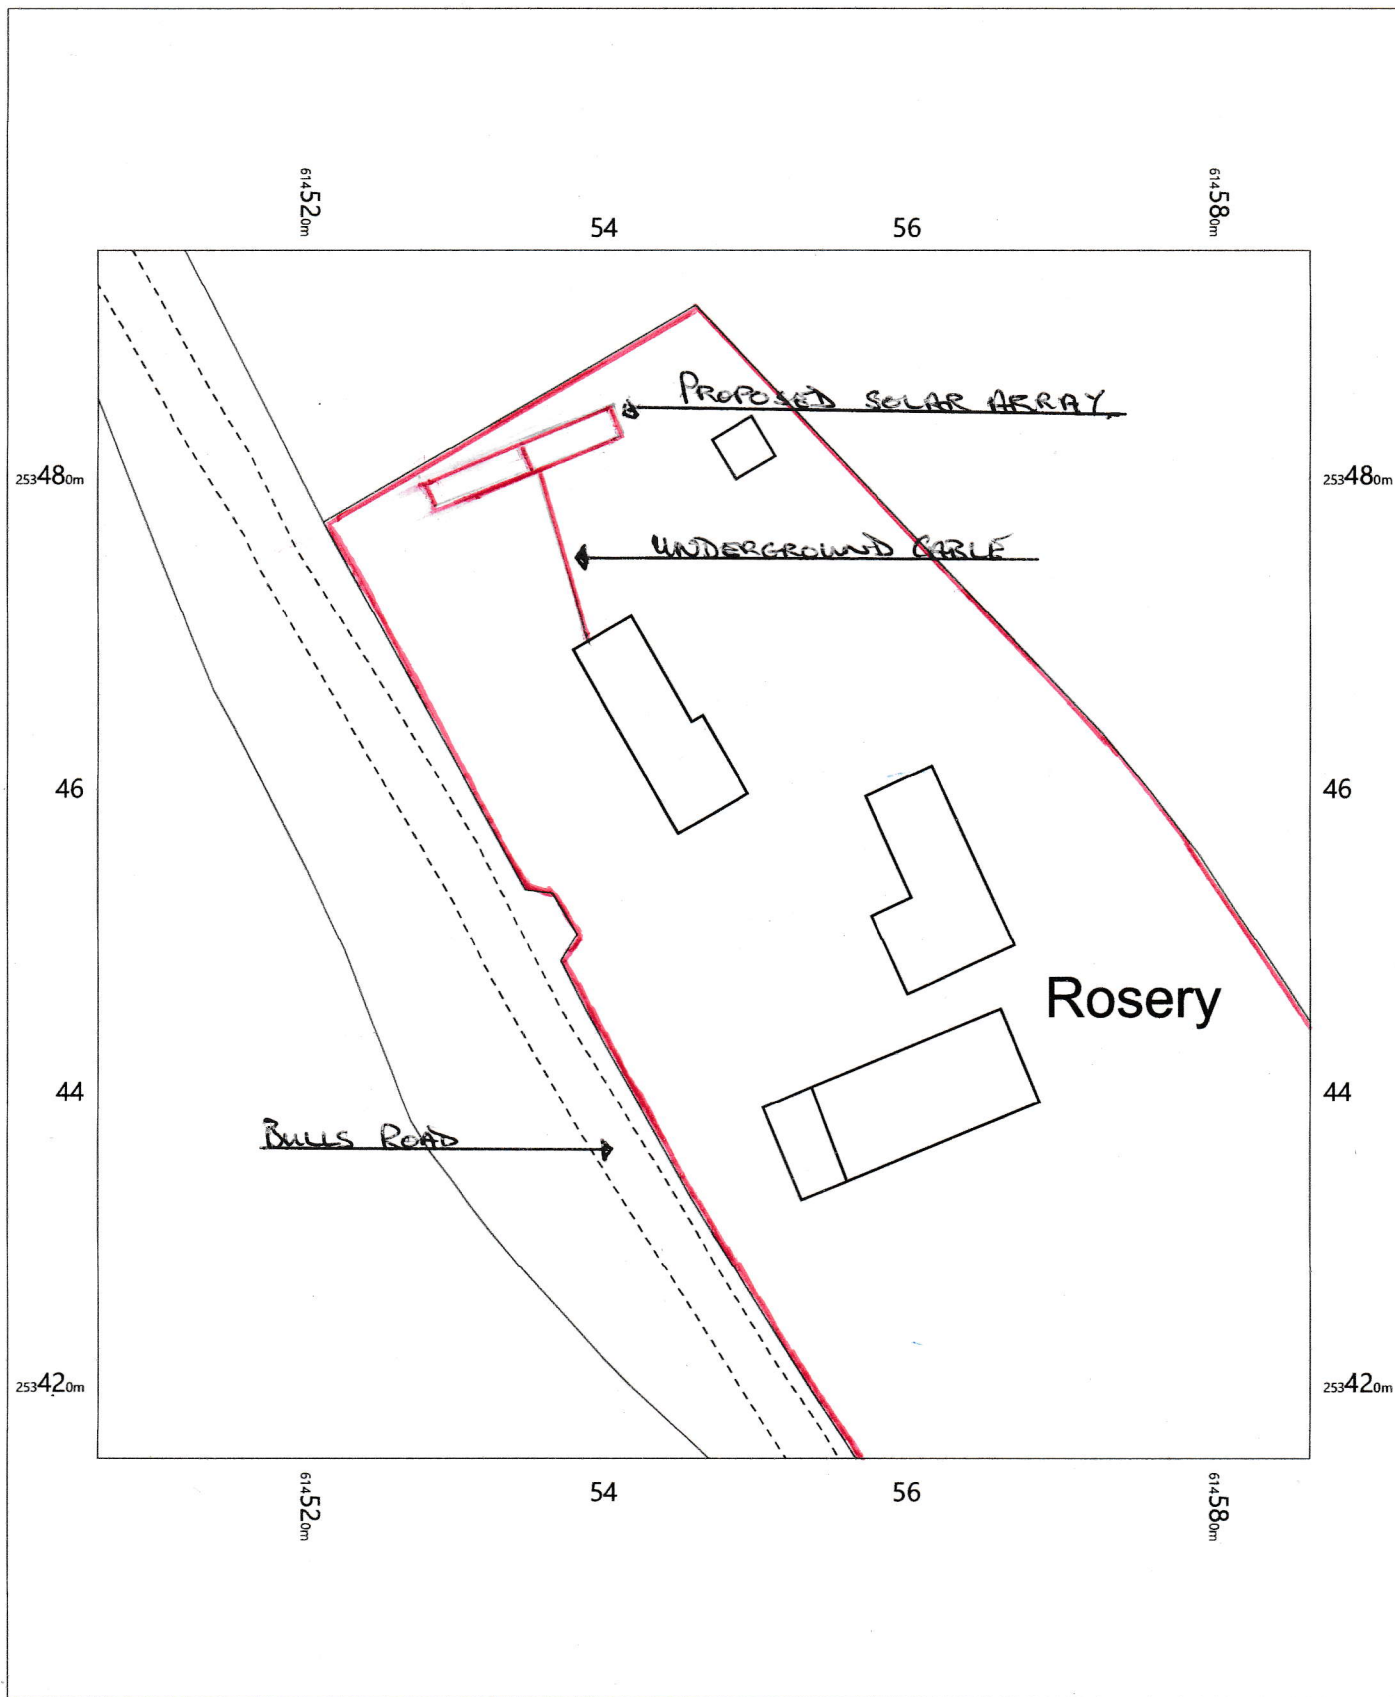

The Rosery, Bulls Road, IP6 9RF

The Rosery
Bulls Road,
Ipswich,
Hemingstone,
Suffolk
IP6 9RF

OS MasterMap 1250/2500/10000 scale
Sunday, April 10, 2022, ID: MPMBW-01031566
www.blackwellmapping.co.uk

1:500 scale print at A4, Centre: 614547 E, 253456 N

©Crown Copyright Ordnance Survey. Licence no. 100041041

BLACKWELL'S
MAPPING SERVICES
PERSONAL & PROFESSIONAL MAPPING
www.blackwellmapping.co.uk

TEL: 0800 151 2612
maps@blackwell.co.uk