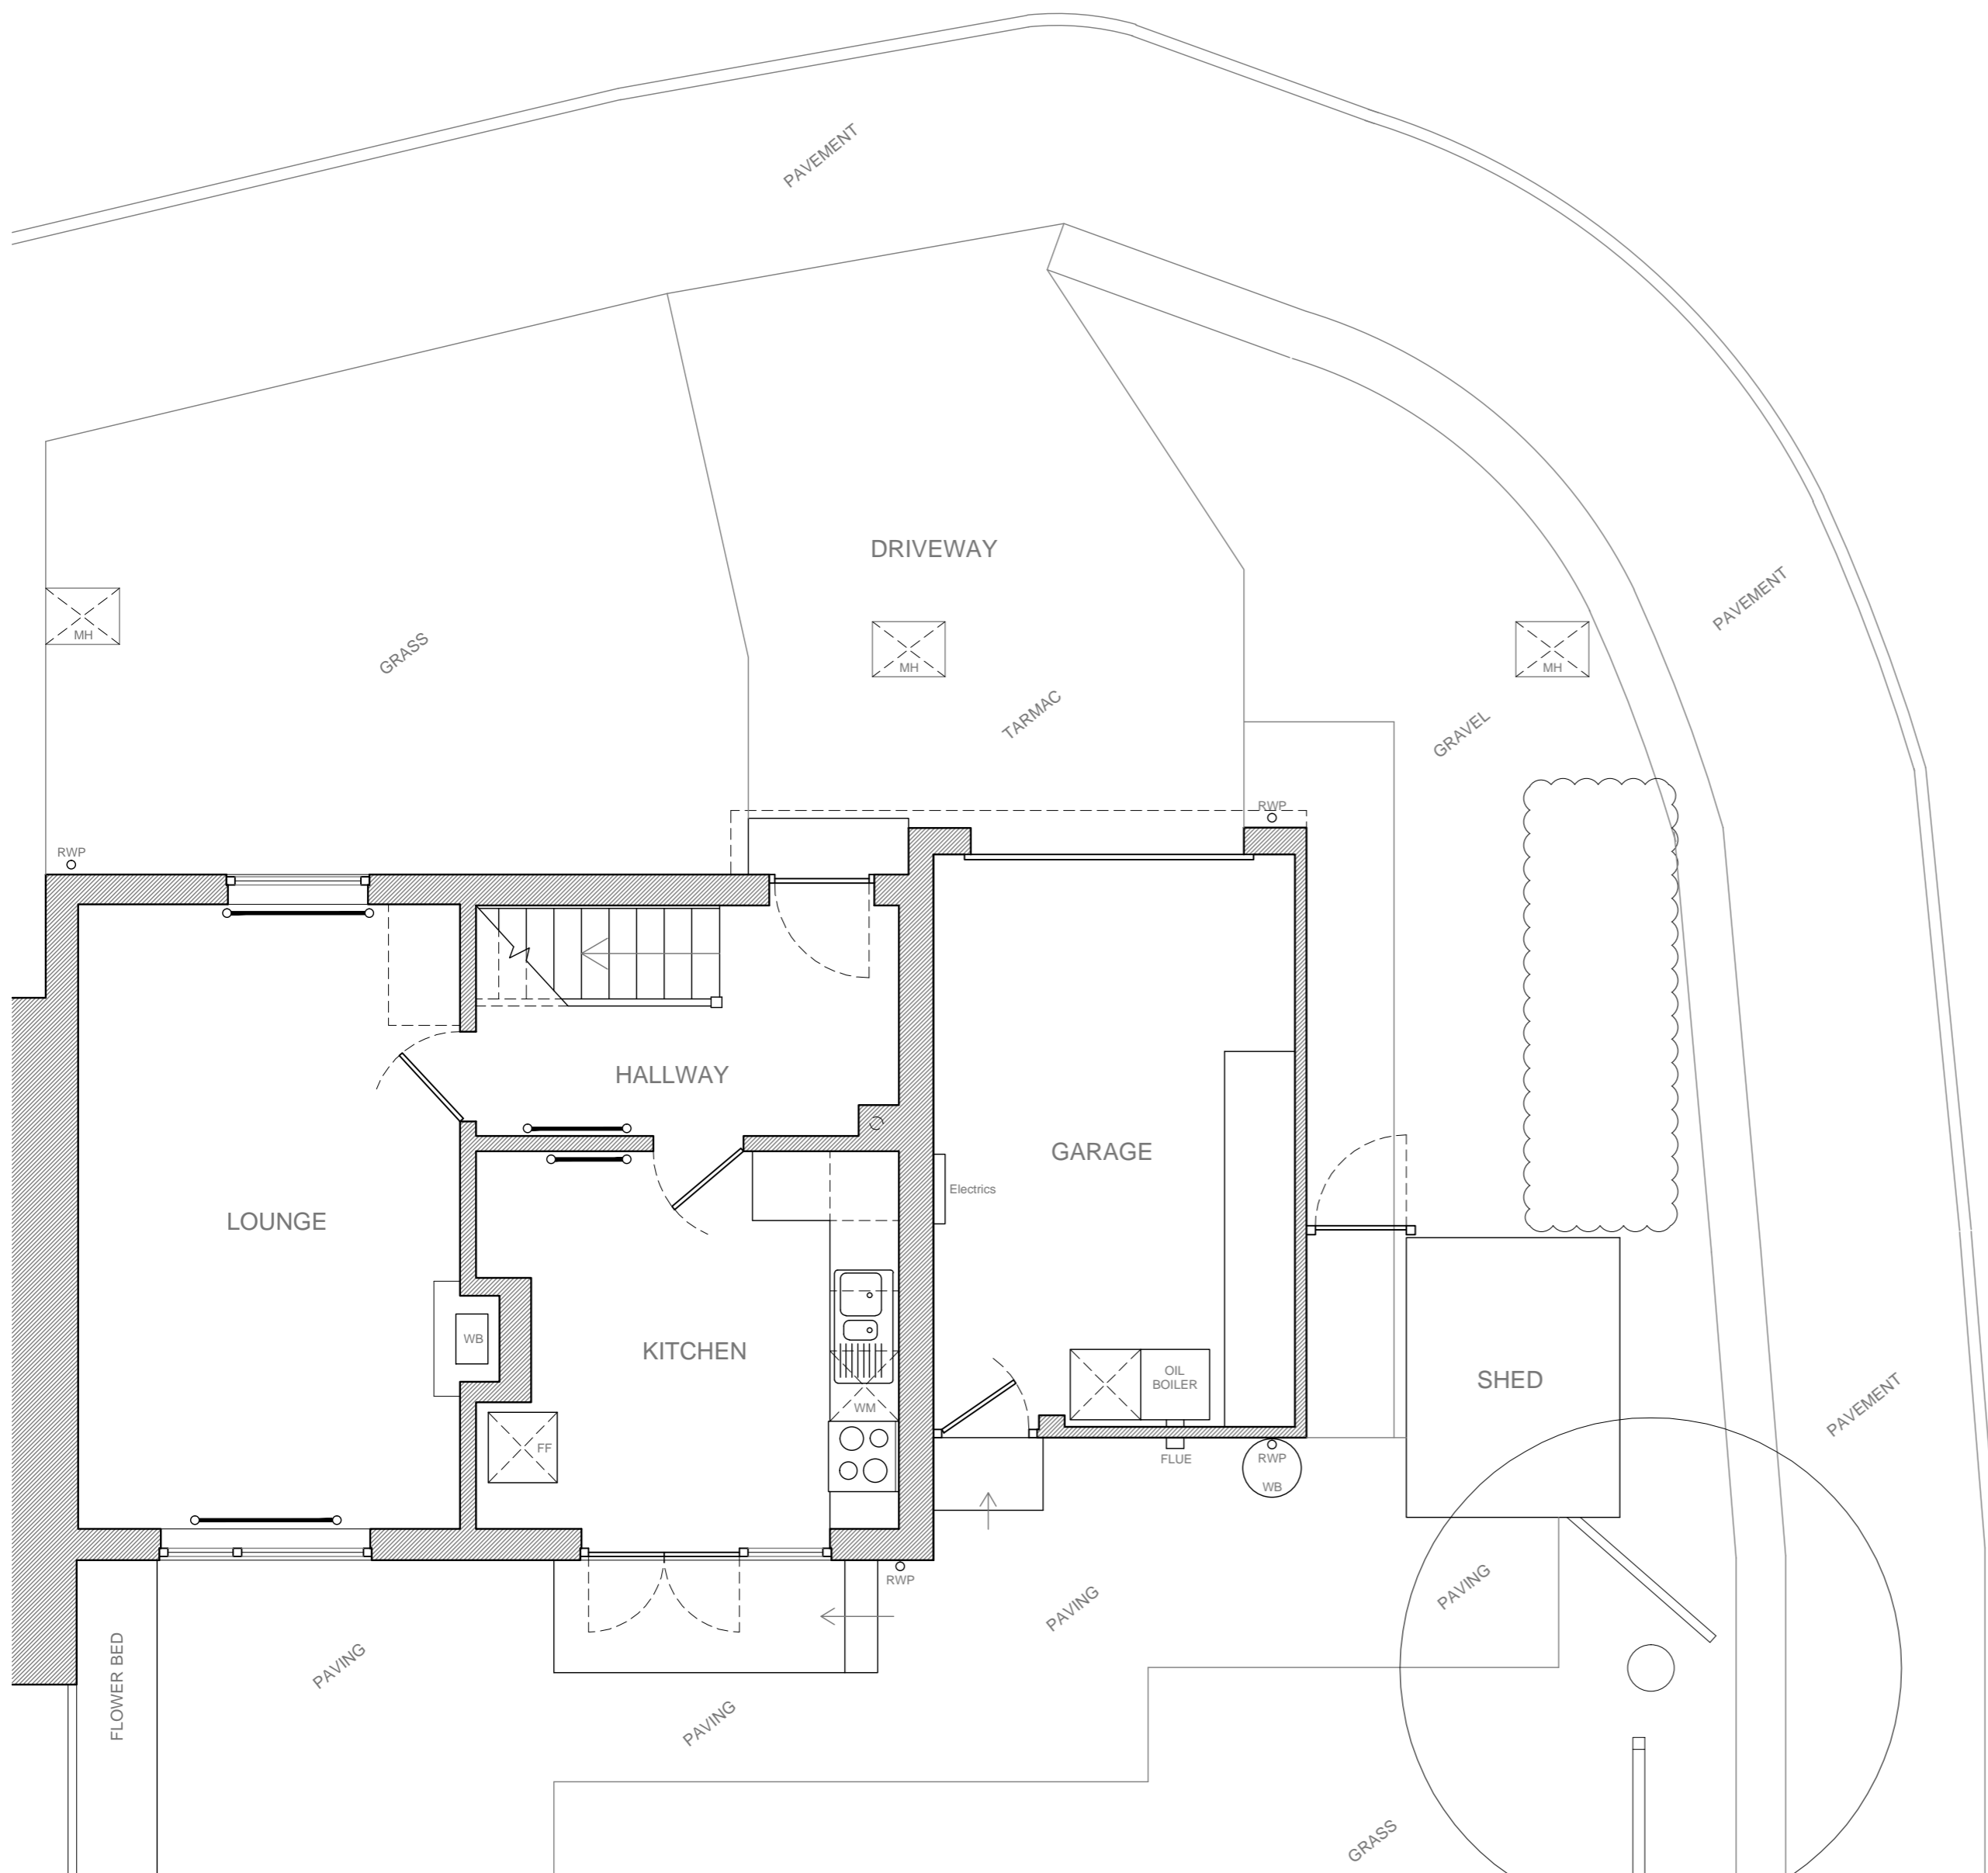

No responsibility is taken for measurements scaled off this drawing, unless otherwise stated. Use for reference purposes only.

Scale- 1:50

GROUND FLOOR PLAN – AS EXISTING
SCALE 1:50

FIRST FLOOR PLAN – AS EXISTING
SCALE 1:50

1 KNOLL HILL VIEW
TRUDOXHILL

AS EXISTING

A	-	
DATE	FEBRUARY 2022	
JOB	1 KNOLL HILL VIEW TRUDOXHILL	
DRAWING	GROUND & FIRST FLOOR AS EXISTING	
SCALE	1/50 @ A2	
JOB	DWG.	REV.
2022	02	-