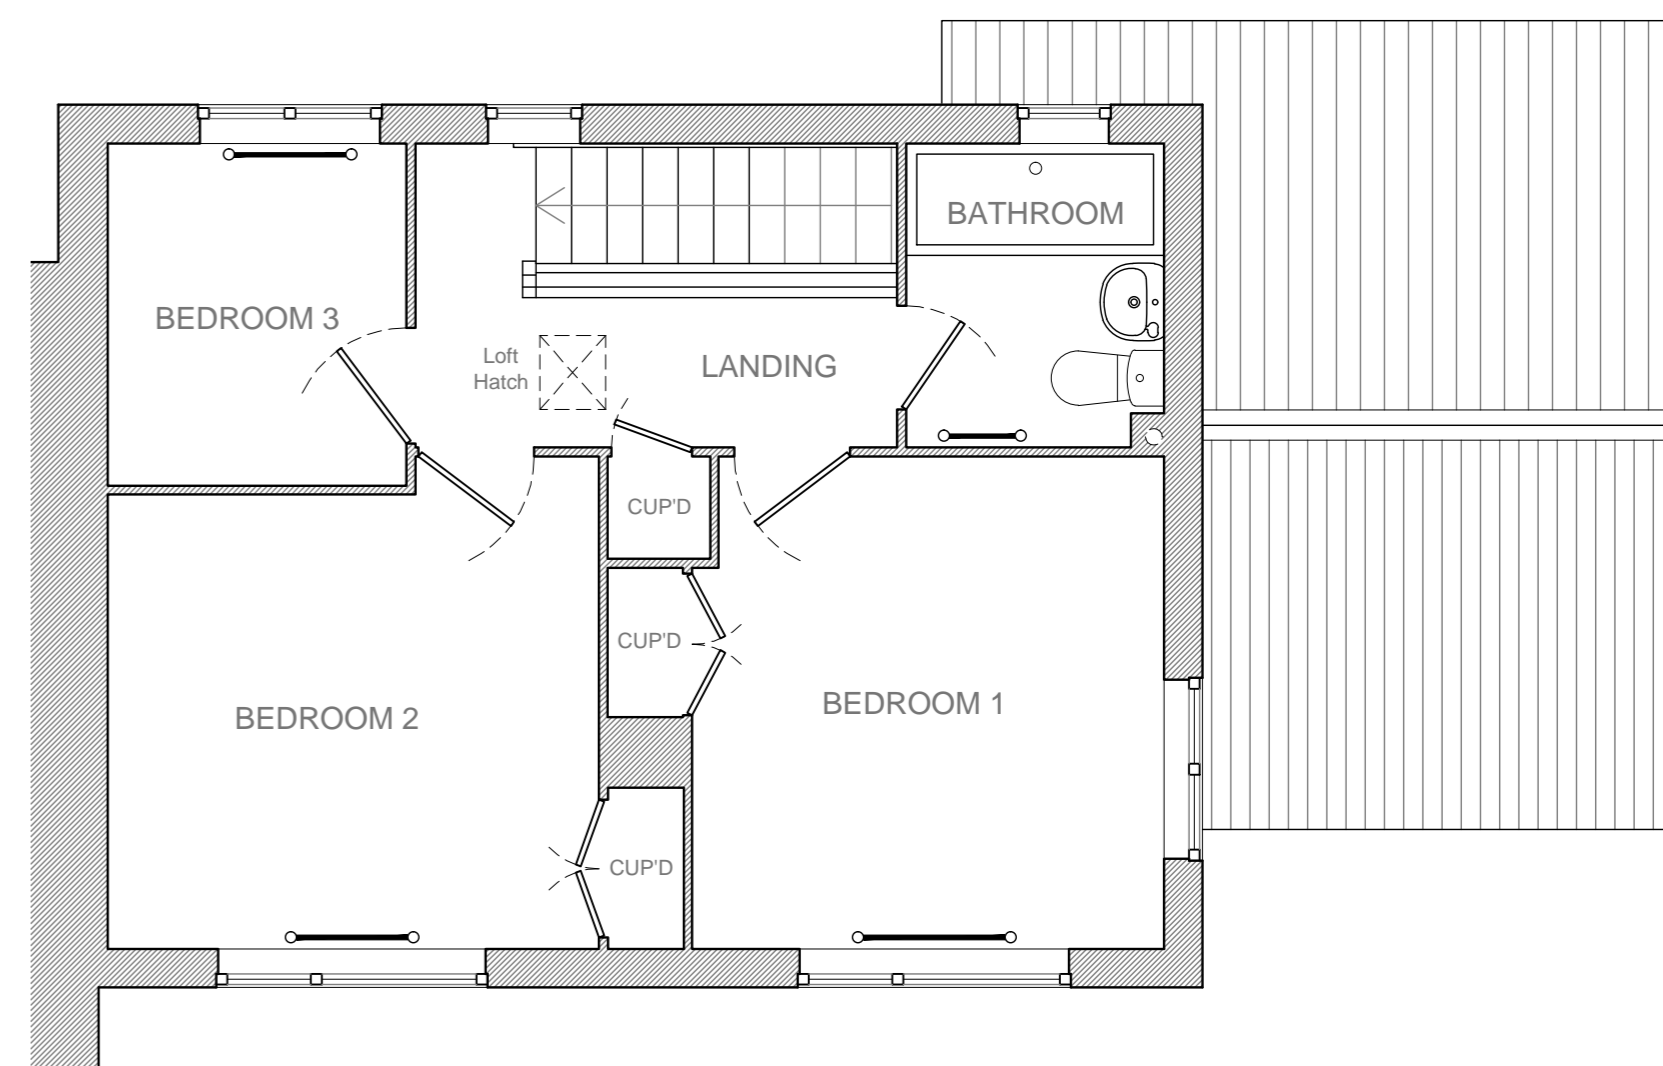

No responsibility is taken for measurements scaled off this drawing, unless otherwise stated. Use for reference purposes only.

Scale- 1:50

GROUND FLOOR PLAN – AS EXISTING
SCALE 1:50

FIRST FLOOR PLAN – AS EXISTING
SCALE 1:50

1 KNOLL HILL VIEW
TRUDOXHILL

AS EXISTING

A	-	
DATE	FEBRUARY 2022	
JOB	1 KNOLL HILL VIEW TRUDOXHILL	
DRAWING	GROUND & FIRST FLOOR AS EXISTING	
SCALE	1/50 @ A2	
JOB	DWG.	REV.
2022	02	-