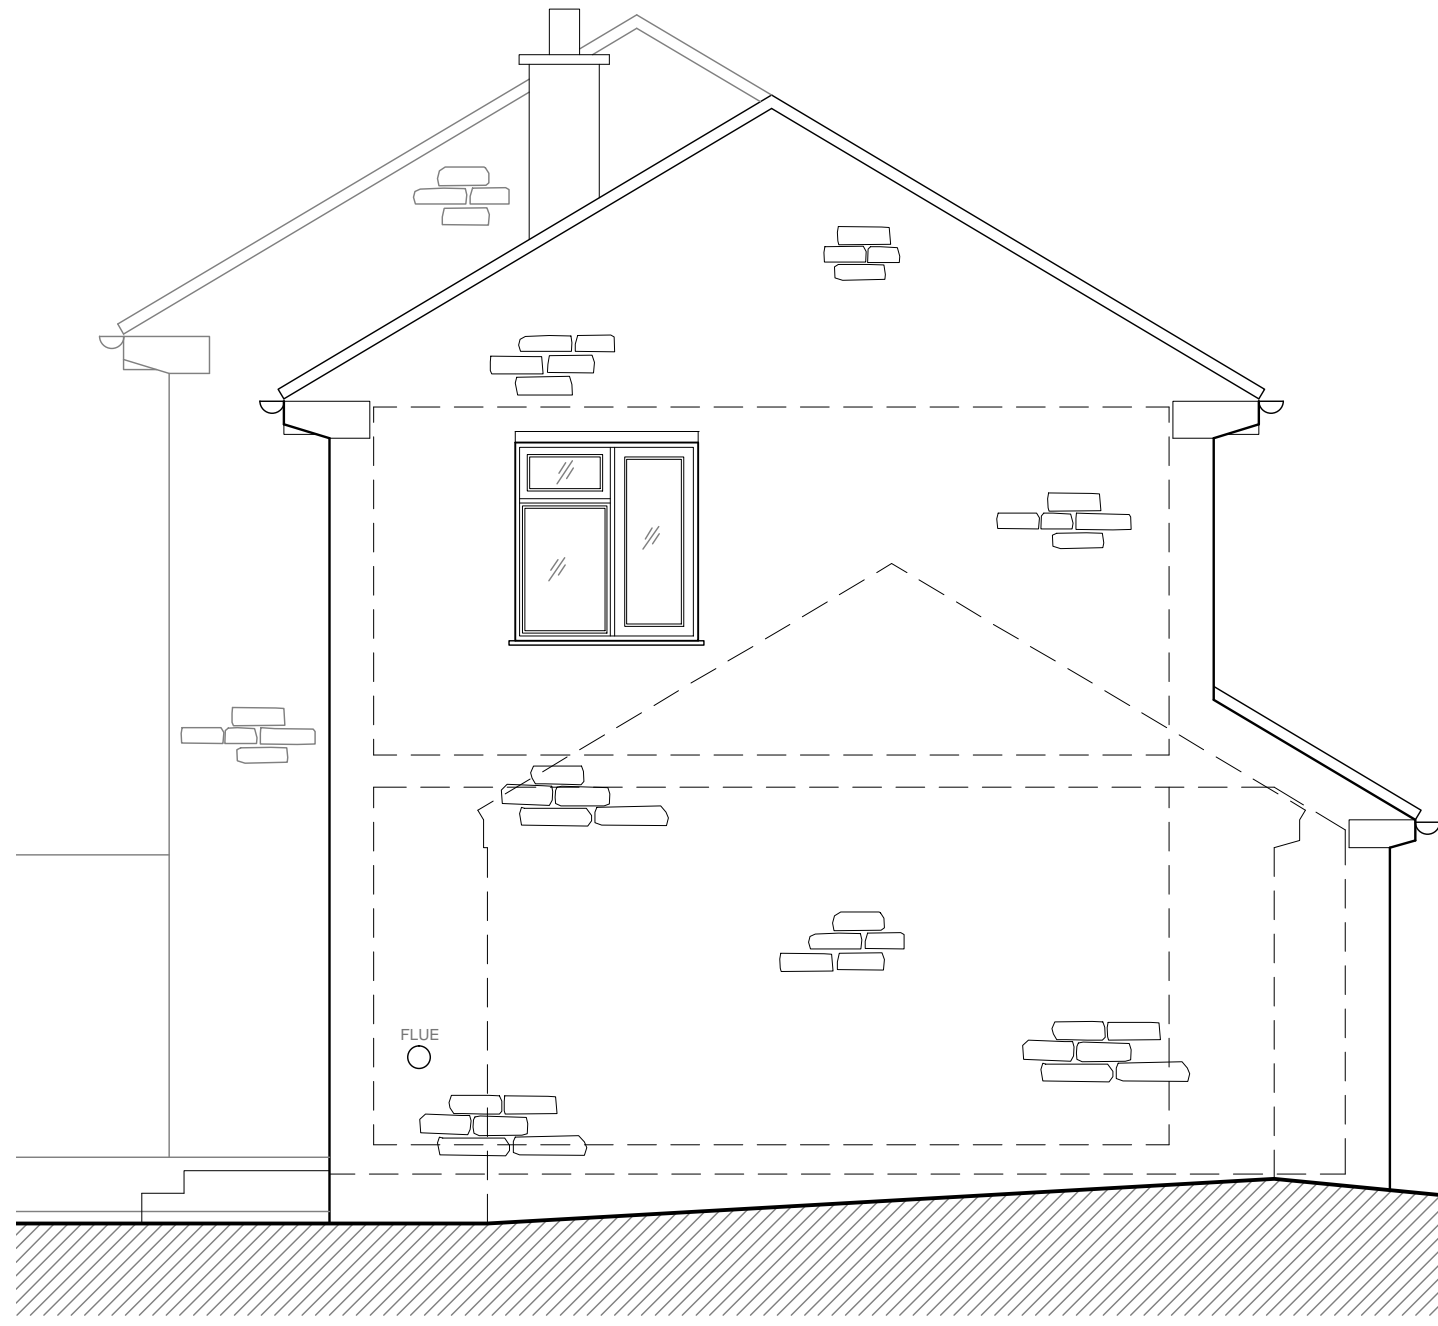

No responsibility is taken for measurements scaled off this drawing, unless otherwise stated. Use for reference purposes only.

EAST ELEVATION - AS PROPOSED - SCALE 1:50

NORTH ELEVATION - AS PROPOSED - SCALE 1:50

SOUTH ELEVATION - AS PROPOSED - SCALE 1:50

1 KNOLL HILL VIEW
TRUDOXHILL

AS PROPOSED

A		
DATE	APRIL 2022	
JOB	1 KNOLL HILL VIEW TRUDOXHILL	
DRAWING	ELEVATIONS AS PROPOSED	
SCALE	1/50 @ A2	
JOB	DWG.	REV.
2022	11	-