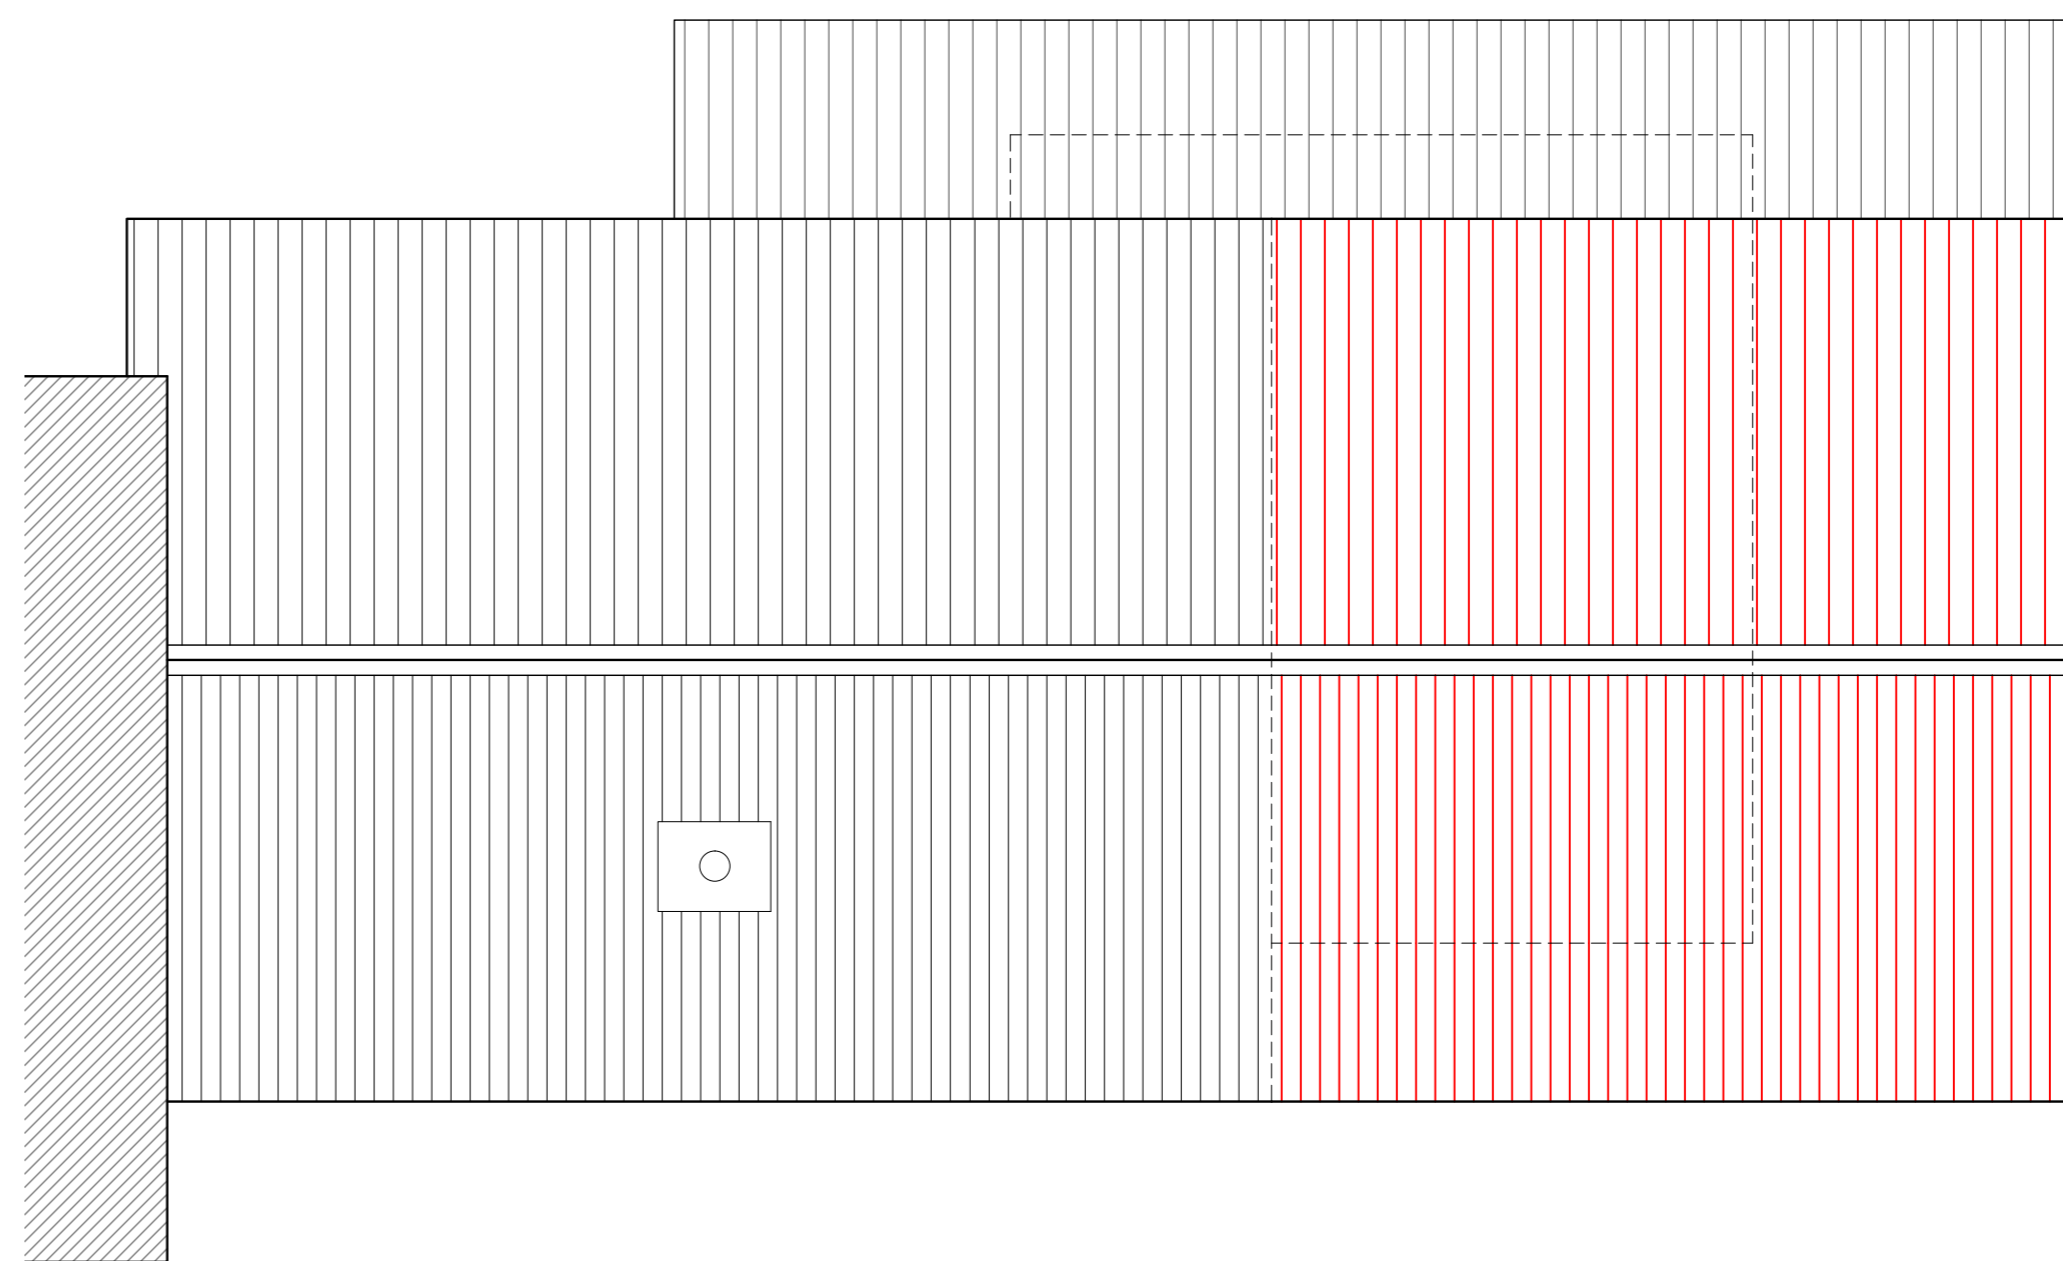

No responsibility is taken for measurements scaled off this drawing, unless otherwise stated. Use for reference purposes only.

Scale- 1:50

ROOF PLAN - AS EXISTING
SCALE 1:50

ROOF PLAN - AS PROPOSED
SCALE 1:50

1 KNOLL HILL VIEW
TRUDOXHILL

ROOF PLANS

A	-	
DATE	APRIL 2022	
JOB	1 KNOLL HILL VIEW TRUDOXHILL	
DRAWING	ROOF PLANS AS EXISTING & AS PROPOSED	
SCALE	1/50 @ A2	
JOB	DWG.	REV.
2022	12	-