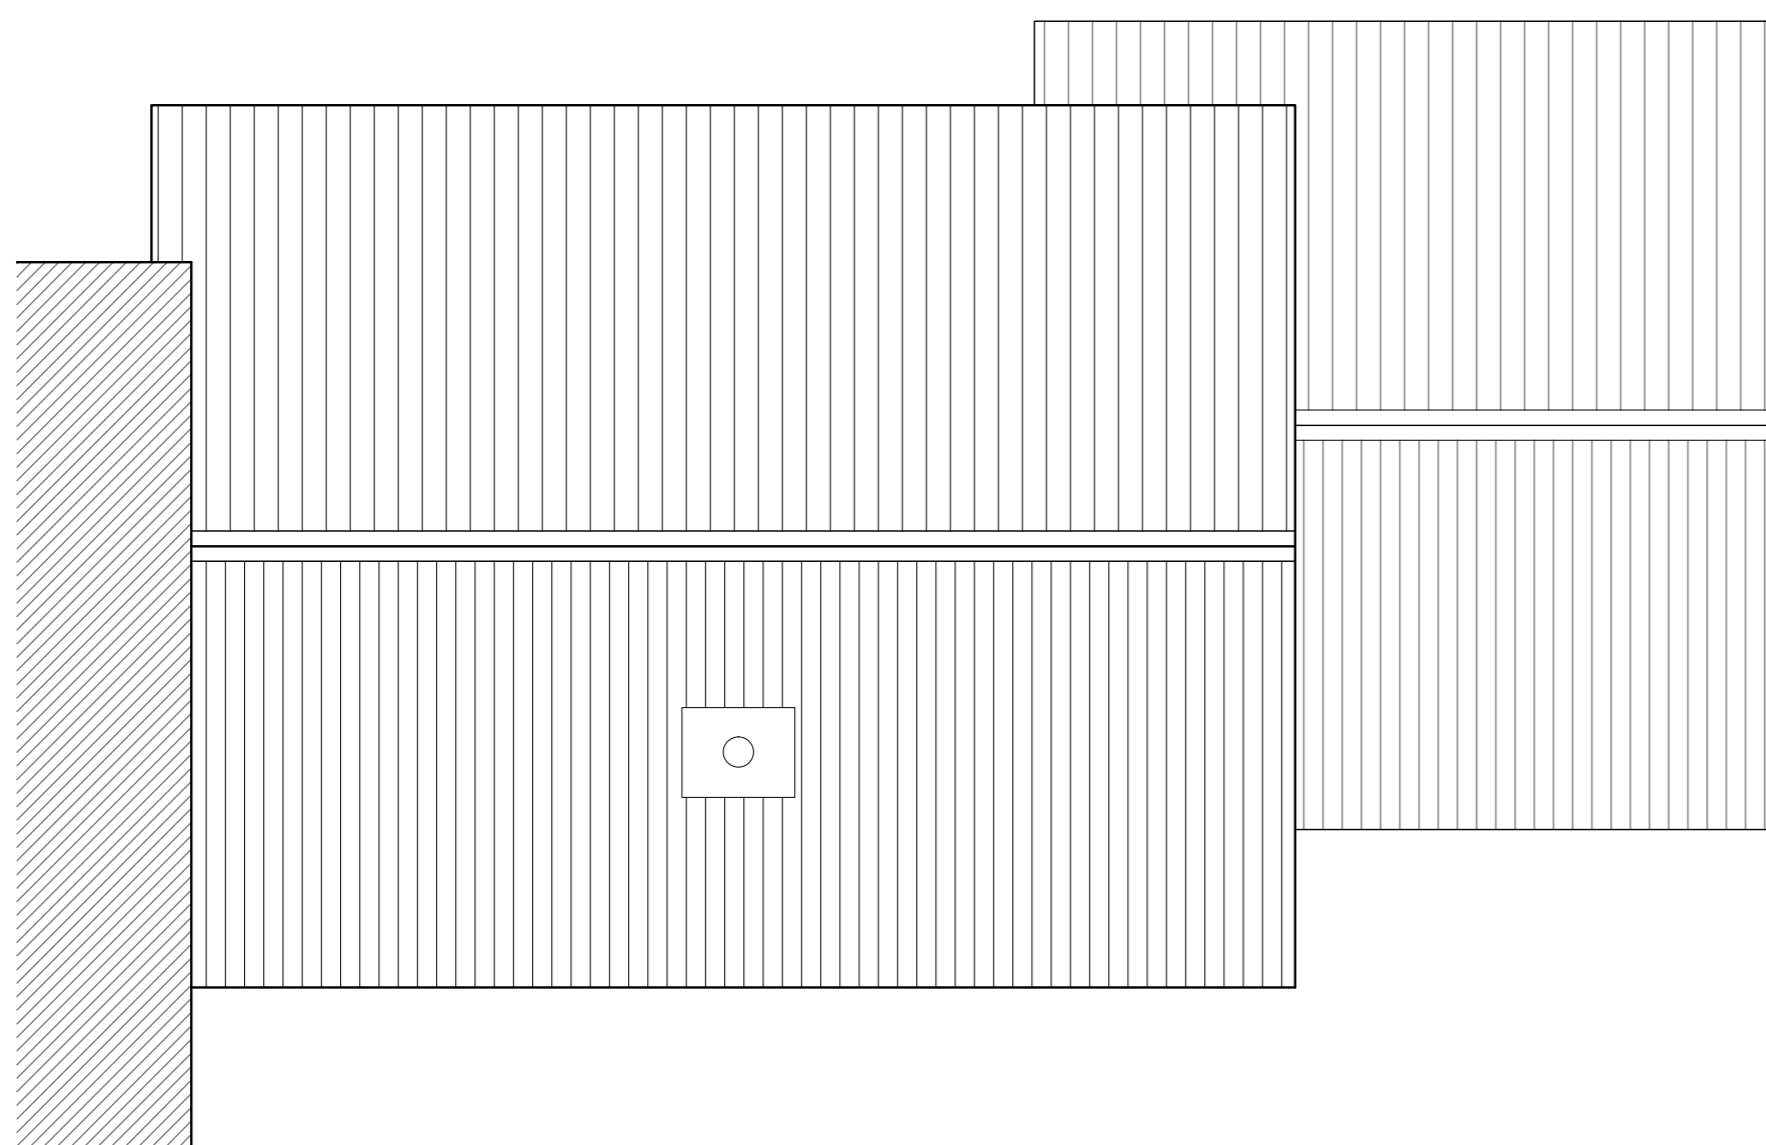

No responsibility is taken for measurements scaled off this drawing, unless otherwise stated. Use for reference purposes only.

Scale- 1:50

ROOF PLAN - AS EXISTING
SCALE 1:50

ROOF PLAN - AS PROPOSED
SCALE 1:50

1 KNOLL HILL VIEW
TRUDOXHILL

ROOF PLANS

A	-	
DATE	APRIL 2022	
JOB	1 KNOLL HILL VIEW TRUDOXHILL	
DRAWING	ROOF PLANS AS EXISTING & AS PROPOSED	
SCALE	1/50 @ A2	
JOB	DWG.	REV.
2022	12	-