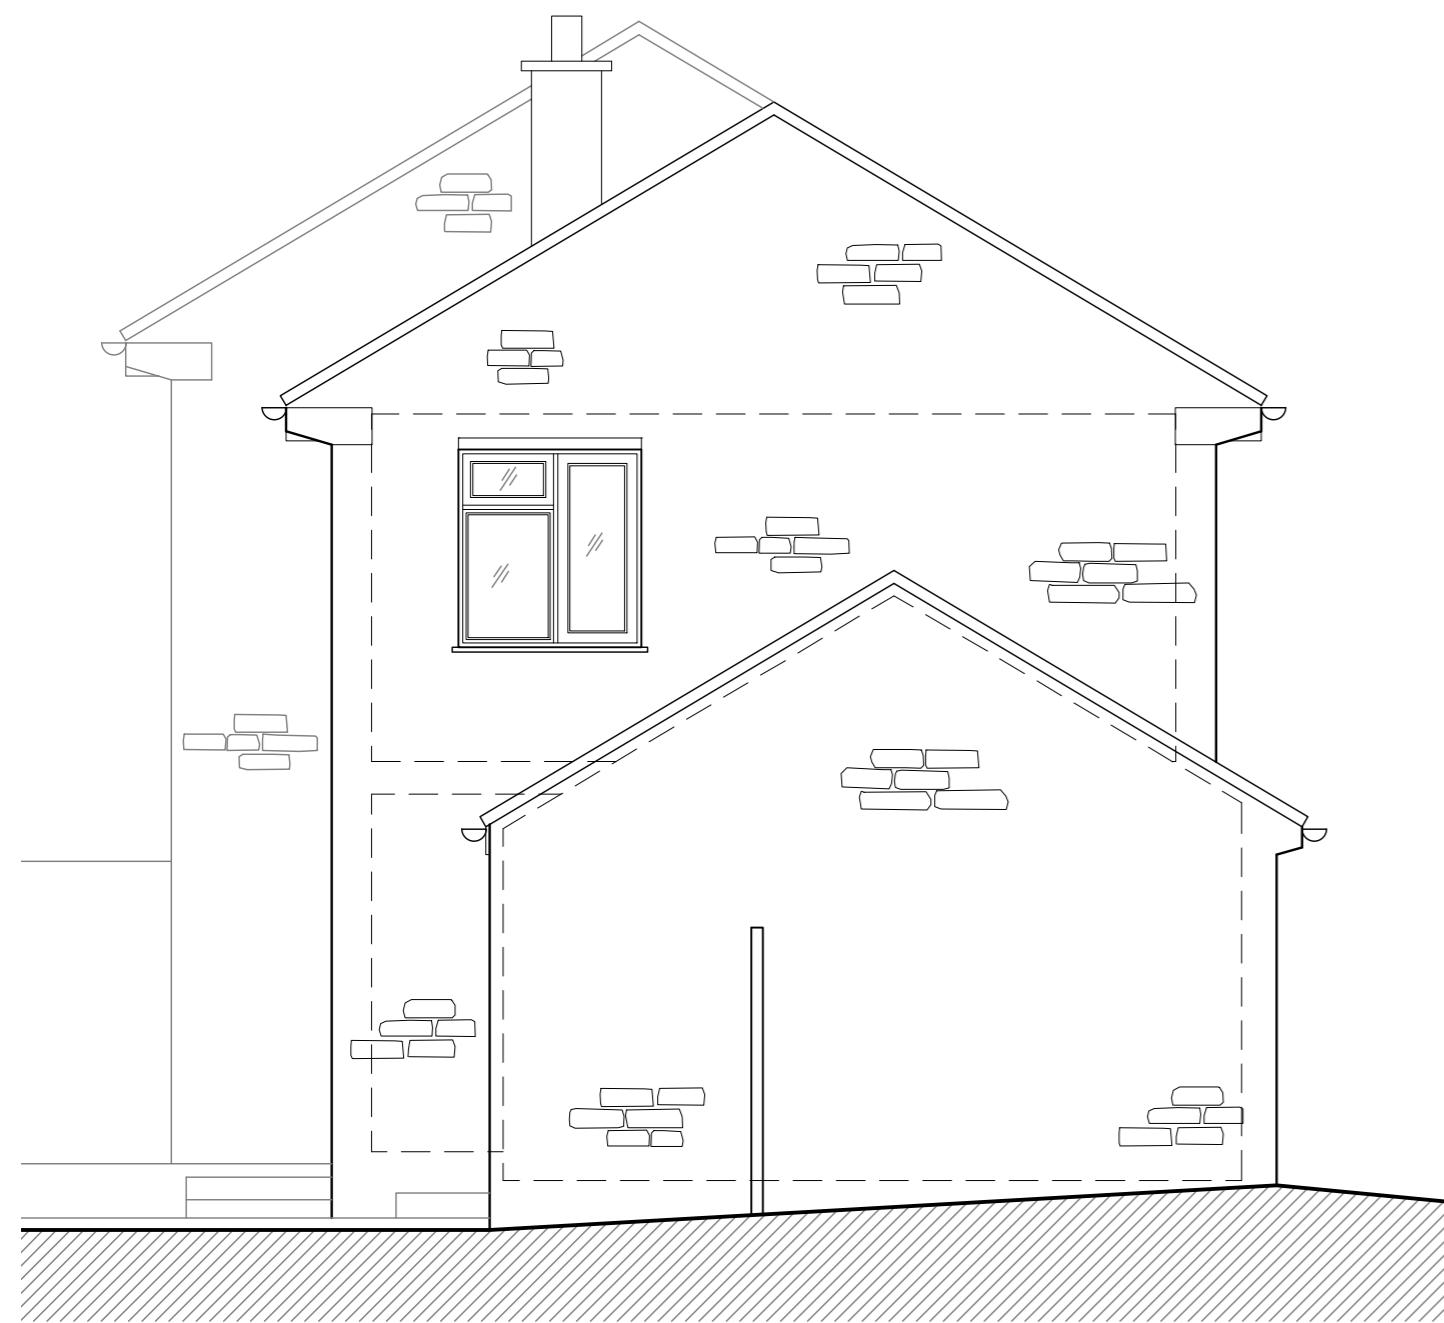

No responsibility is taken for measurements scaled off this drawing, unless otherwise stated. Use for reference purposes only.

EAST ELEVATION - AS EXISTING - SCALE 1:50

NORTH ELEVATION - AS EXISTING - SCALE 1:50

SOUTH ELEVATION - AS EXISTING - SCALE 1:50

Scale- 1:50

1 KNOLL HILL VIEW
TRUDOXHILL

AS EXISTING

A -		
DATE	FEBRUARY 2022	
JOB	1 KNOLL HILL VIEW TRUDOXHILL	
DRAWING	ELEVATIONS AS EXISTING	
SCALE	1/50 @ A2	
JOB	DWG.	REV.
2022	03	-