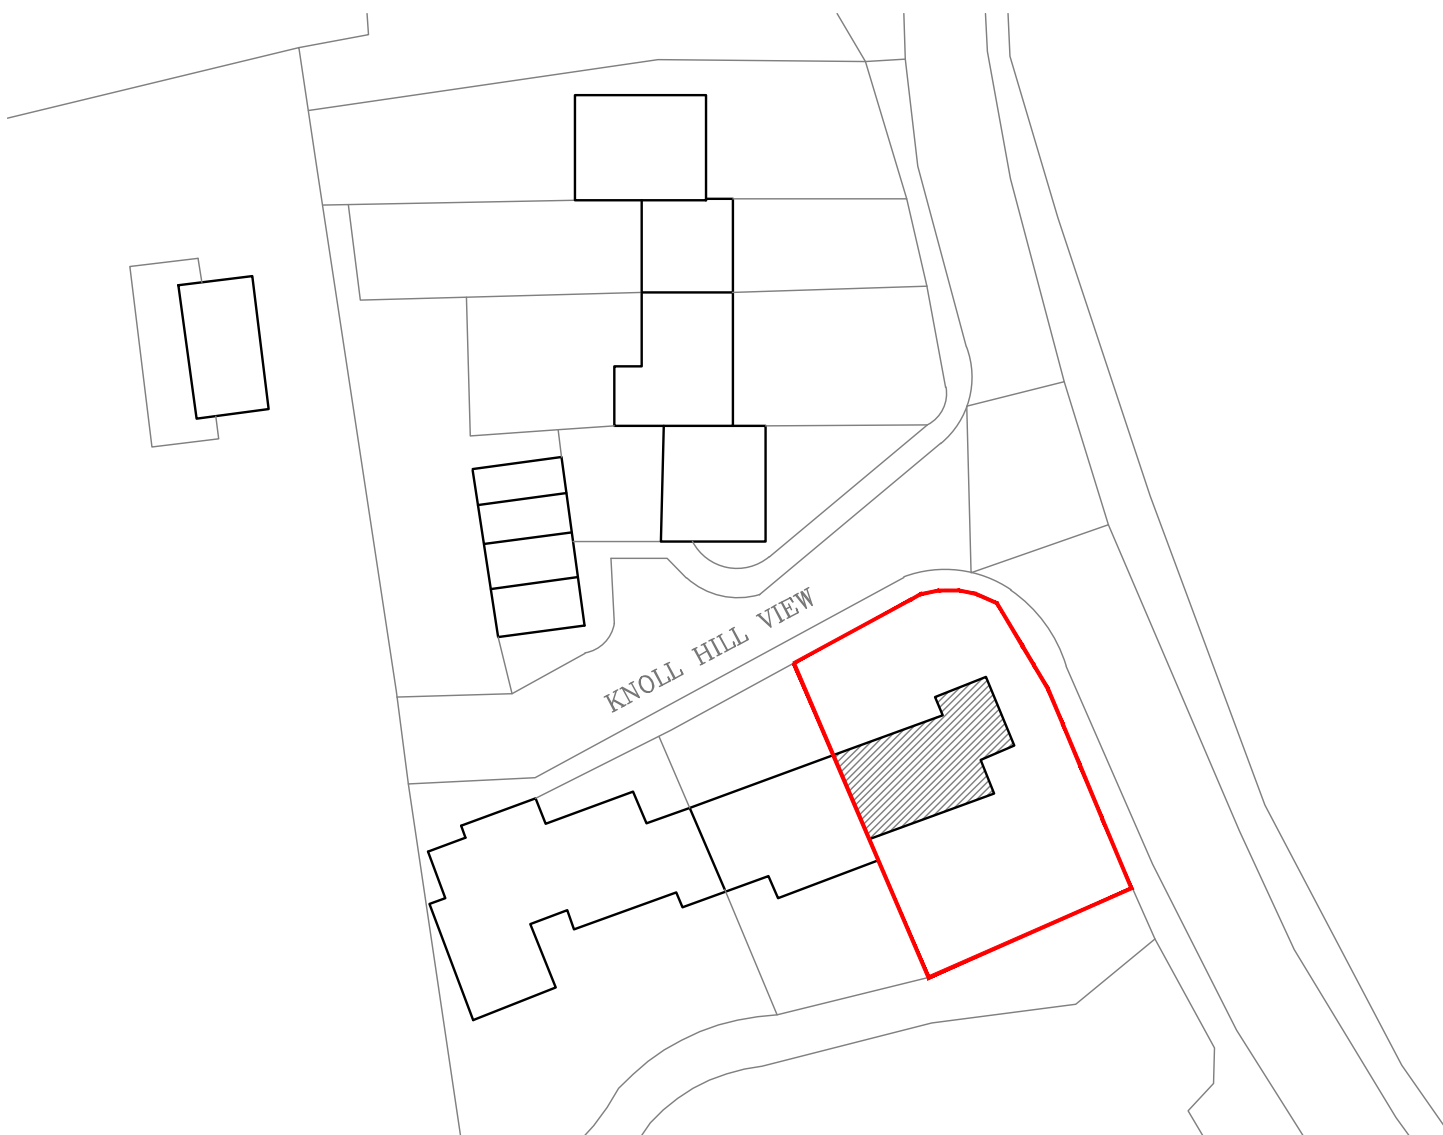

No responsibility is taken for measurements scaled off this drawing, unless otherwise stated. Use for reference purposes only.

Scale- 1:500

LOCATION PLAN -Scale 1:1250

Scale- 1:1250

BLOCK PLAN -Scale 1:500

1 KNOLL HILL VIEW
TRUDOXHILL

LOCATION PLAN

A	-	
DATE	APRIL 2022	
JOB	1 KNOLL HILL VIEW TRUDOXHILL	
DRAWING	LOCATION PLAN	
SCALE	1/500 & 1/1250 @ A3	
JOB	DWG.	REV.
2022	01	-