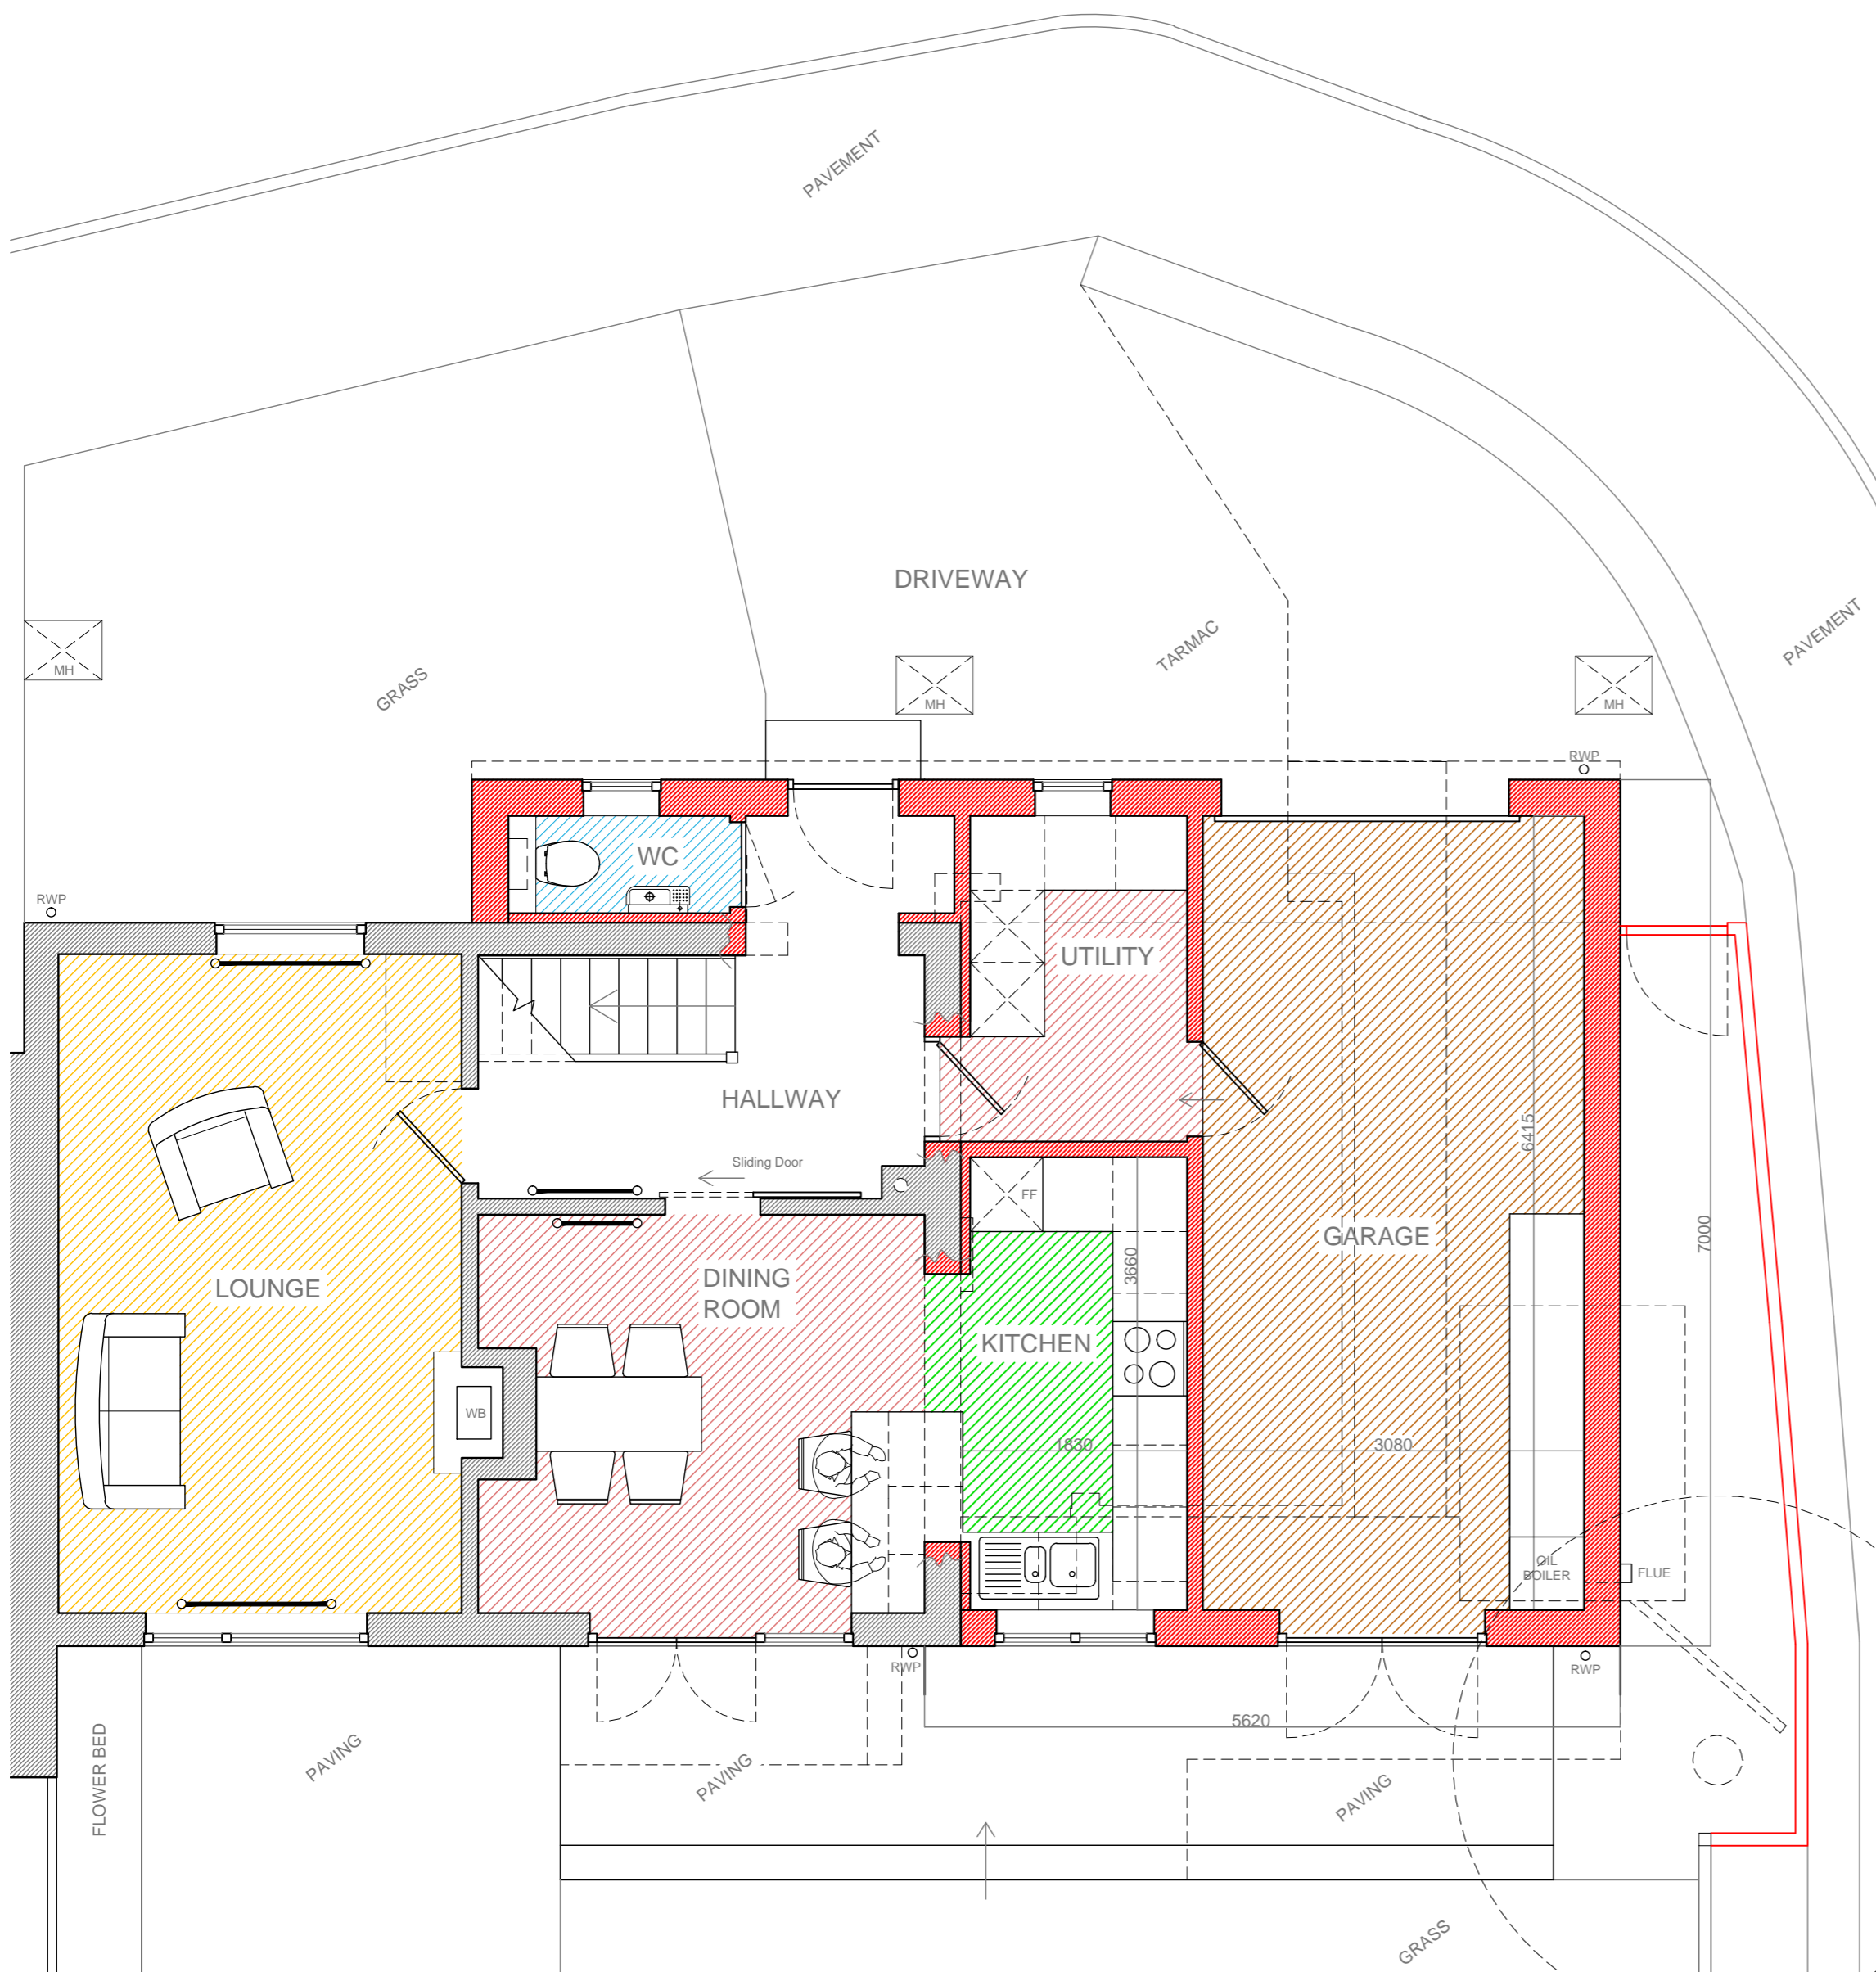

No responsibility is taken for measurements scaled off this drawing, unless otherwise stated. Use for reference purposes only.

Scale- 1:50

1 KNOLL HILL VIEW
TRUDOXHILL

AS PROPOSED

A	-	
DATE	APRIL 2022	
JOB	1 KNOLL HILL VIEW TRUDOXHILL	
DRAWING	GROUND & FIRST FLOOR AS PROPOSED	
SCALE	1/50 @ A2	
JOB	DWG.	REV.
2022	10	-