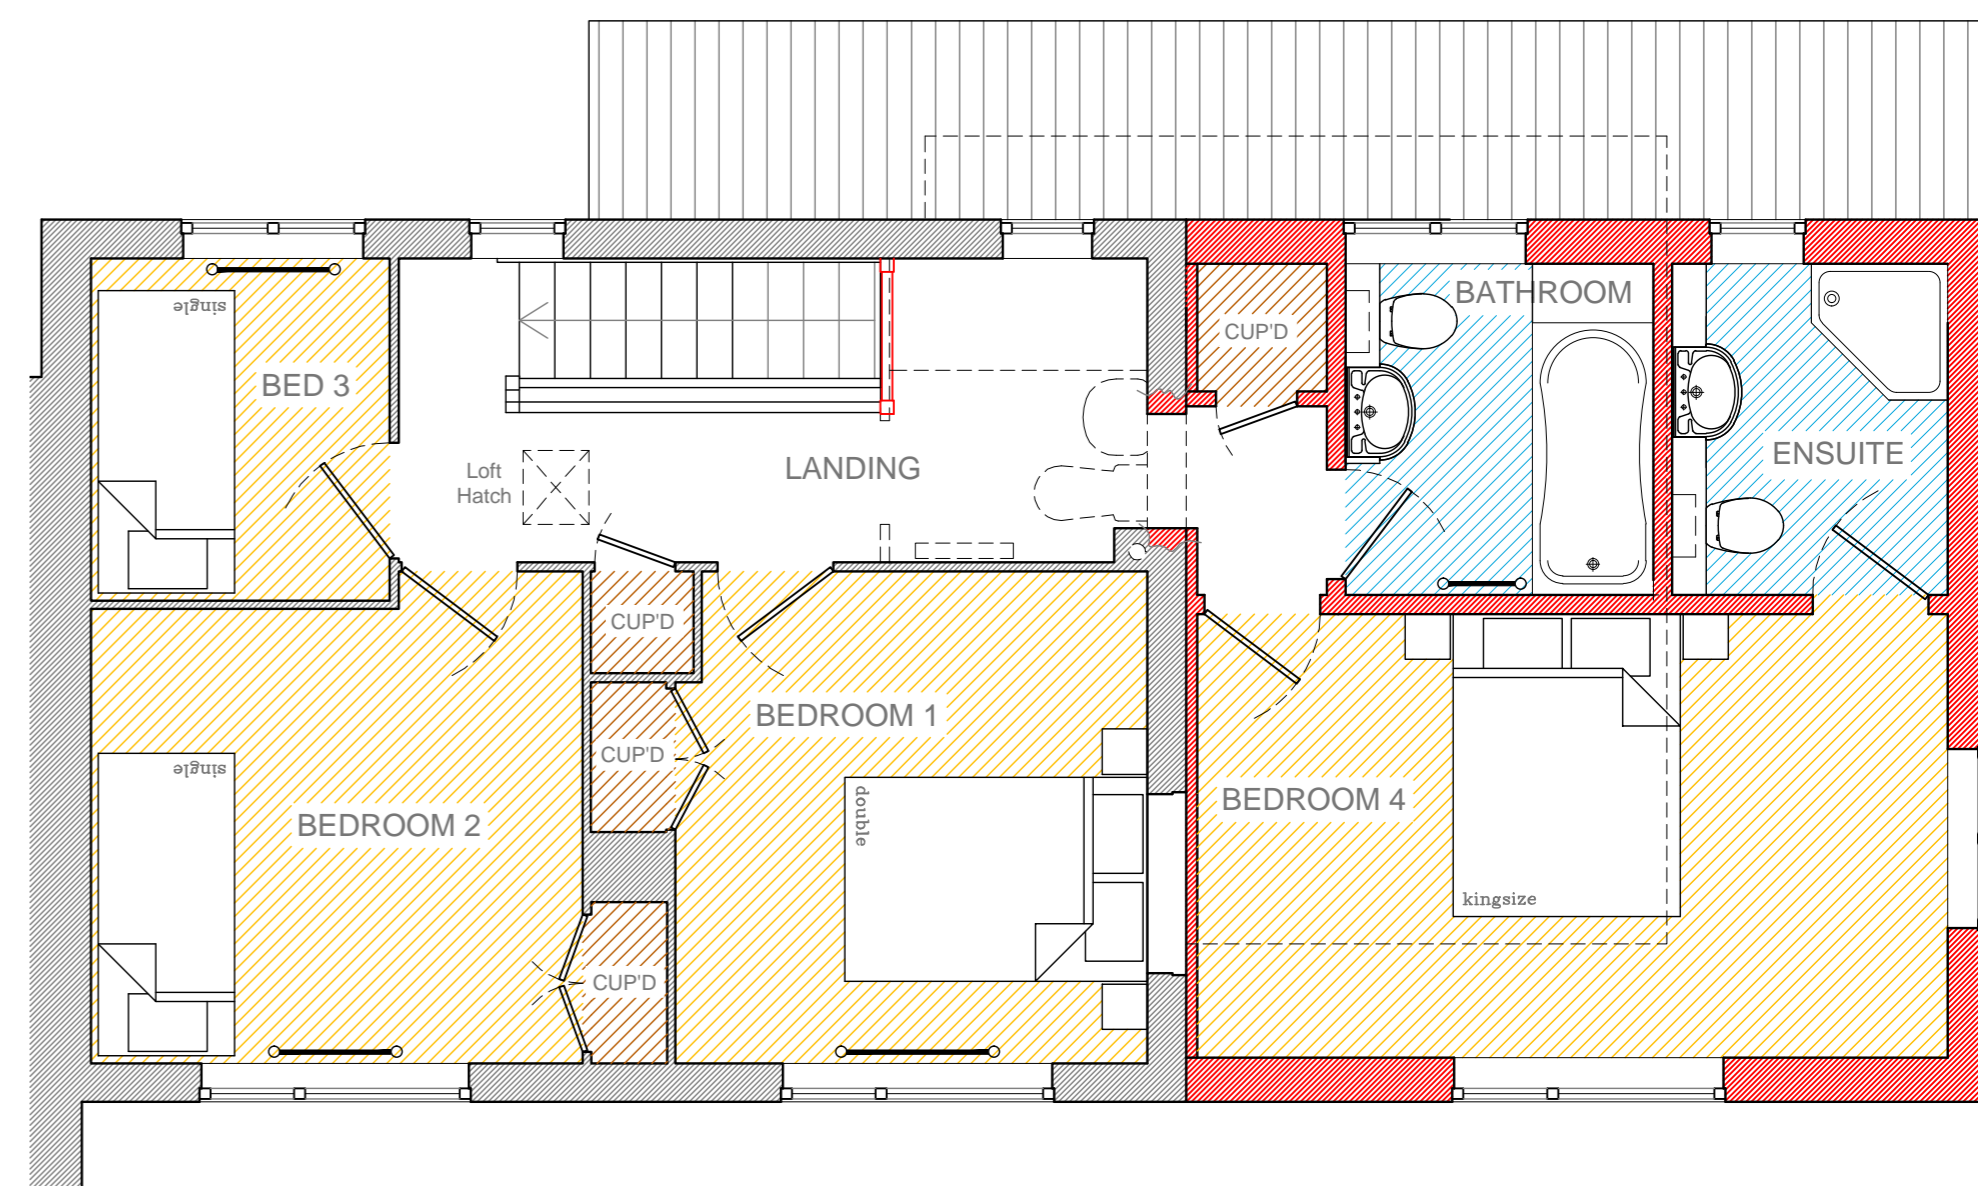

No responsibility is taken for measurements scaled off this drawing, unless otherwise stated. Use for reference purposes only.

Scale- 1:50

1 KNOLL HILL VIEW
TRUDOXHILL

AS PROPOSED

A	-	
DATE	APRIL 2022	
JOB	1 KNOLL HILL VIEW TRUDOXHILL	
DRAWING	GROUND & FIRST FLOOR AS PROPOSED	
SCALE	1/50 @ A2	
JOB	DWG.	REV.
2022	10	-