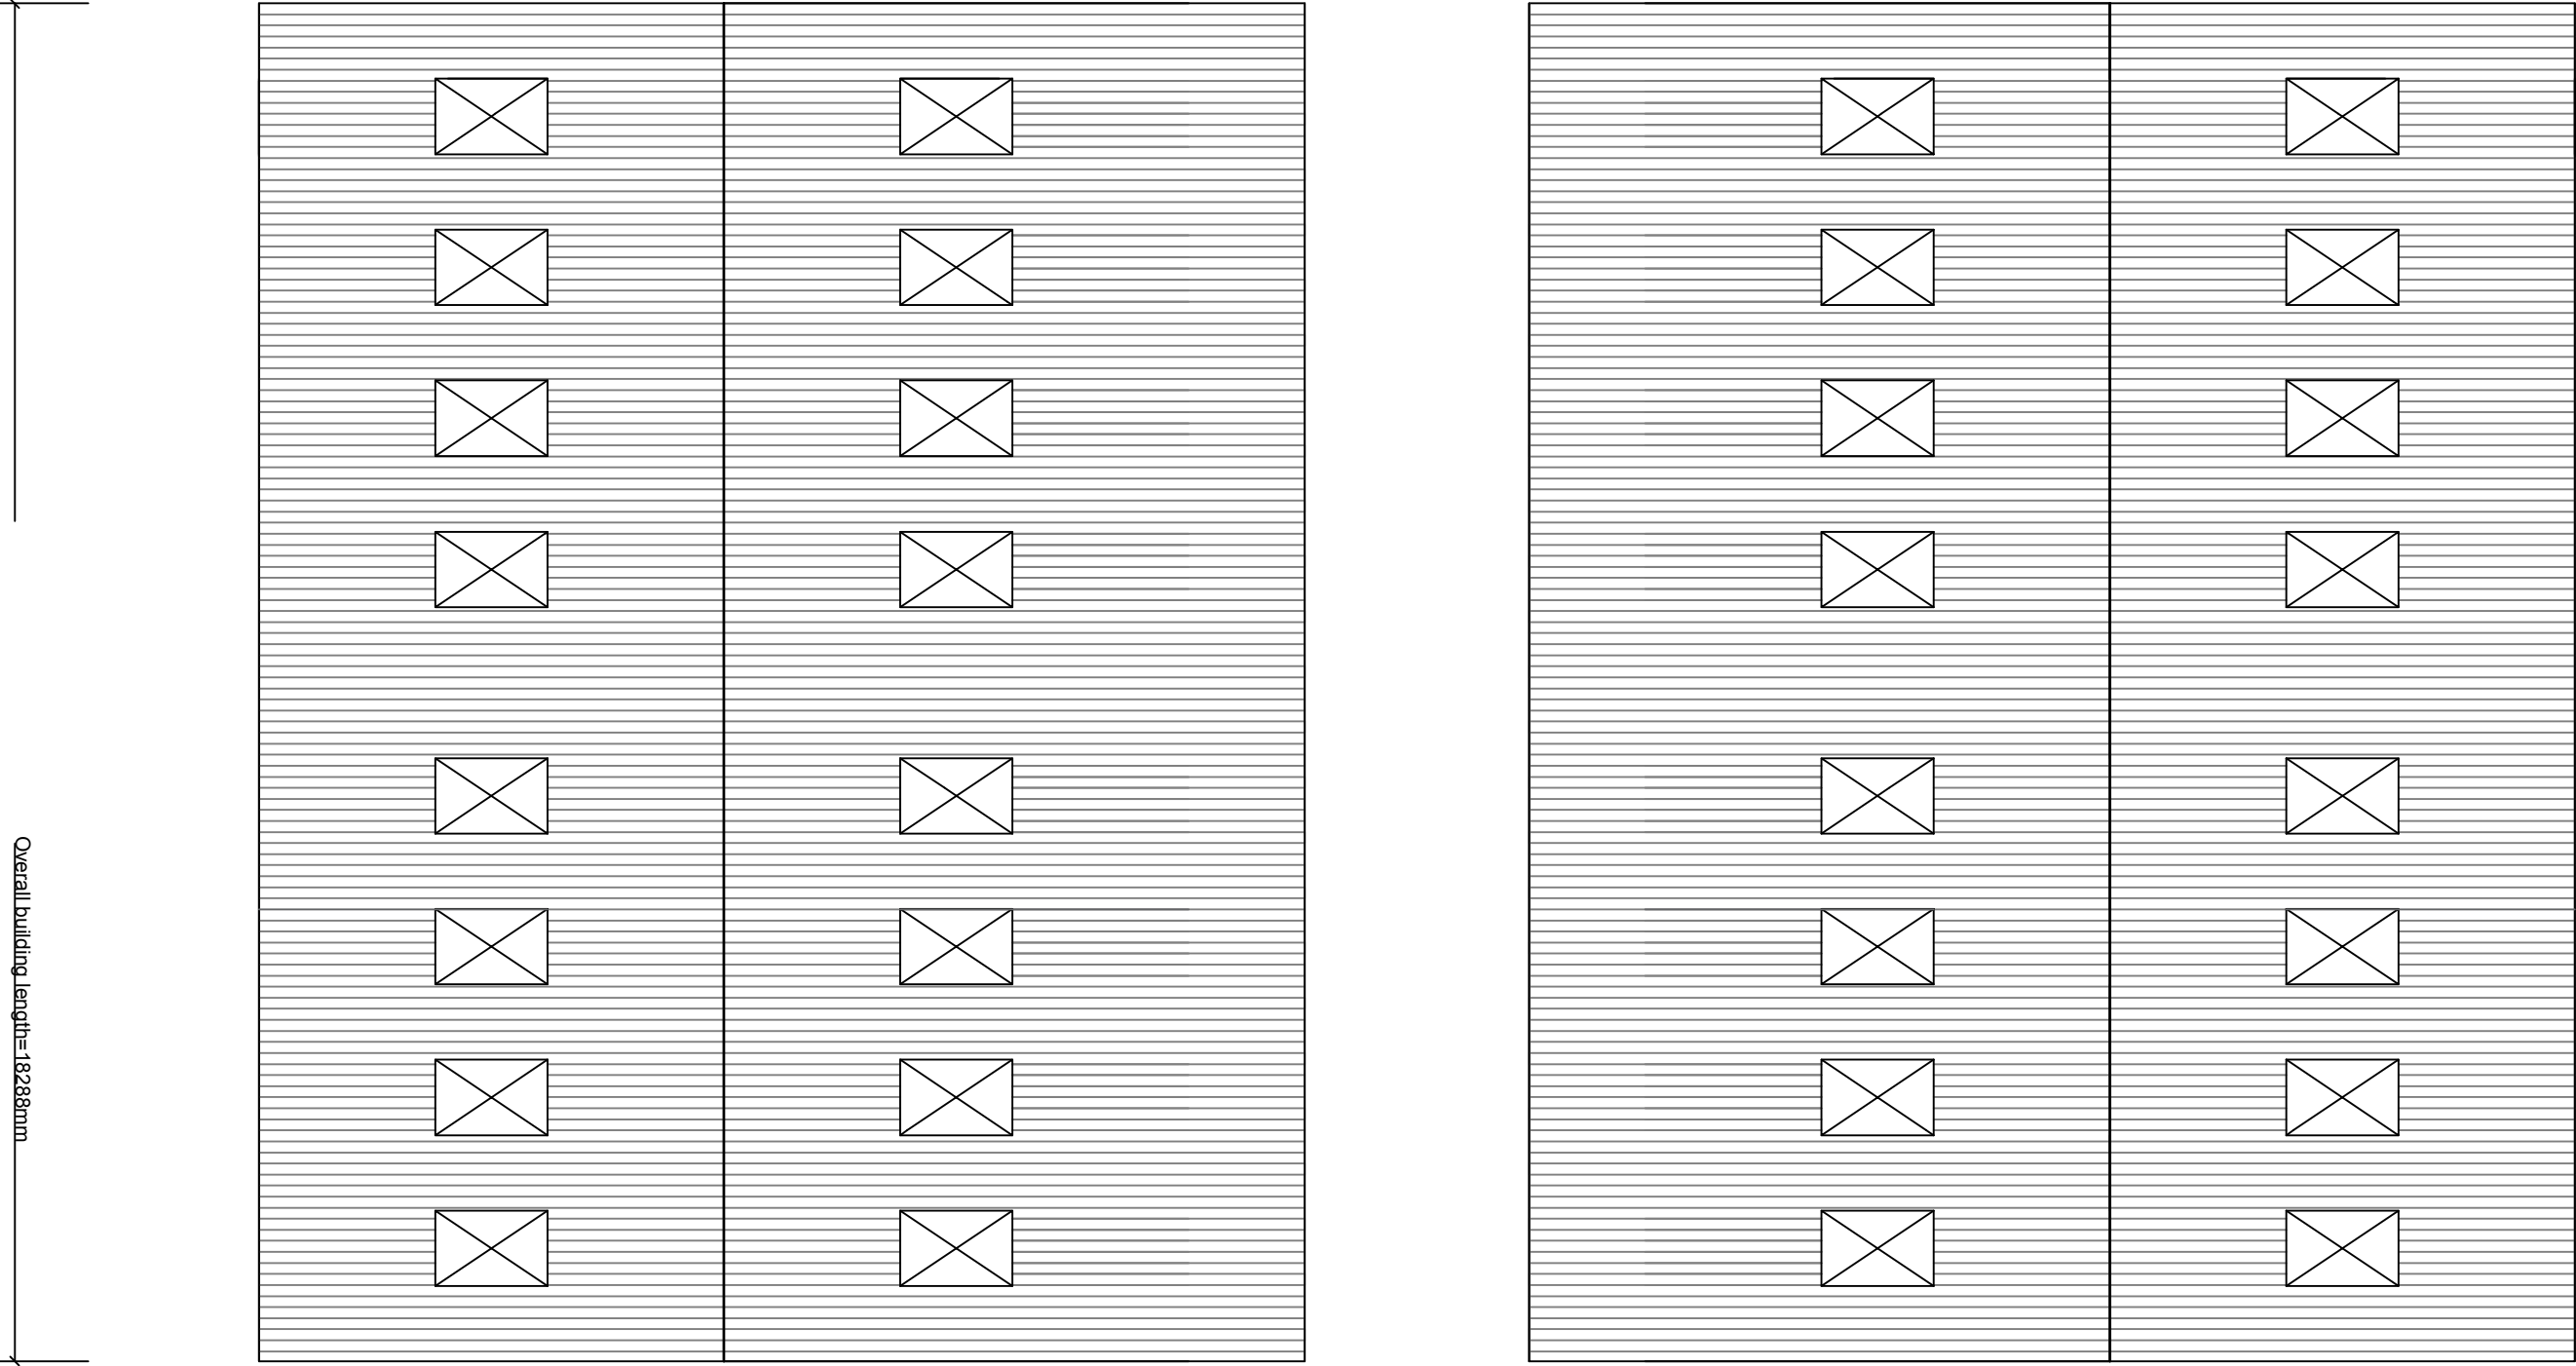

Roof plan view

 = Roof light 1524mm long 1m wide

Drawn by: Will Anthony

Client: Mr M Billing

Scale: 1:100