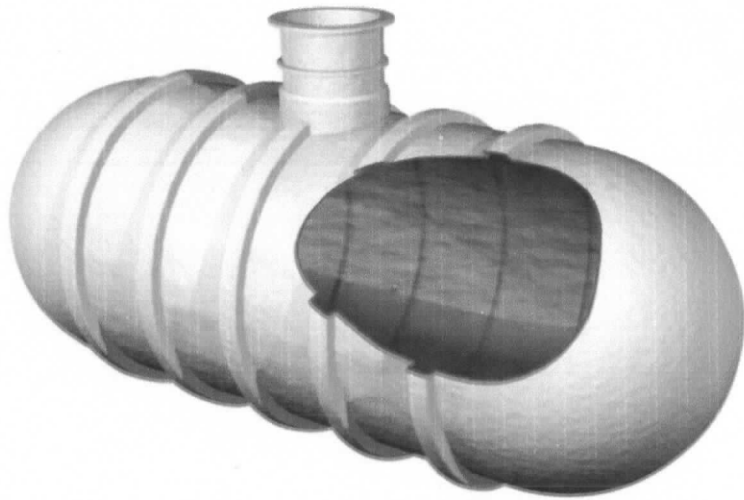

Clearwater / Kingspan 12,000 litre Cesspool

Please contact the Sales team on 01773 447178 for prices and availability.

AVAILABILITY: **IN STOCK**

SKU: **601679**

[ADD TO WISHLIST](#)

[DESCRIPTION](#)

[SPECIFICATION](#)

[DOWNLOADS](#)

[DELIVERY](#)

Length (mm): 4750

Diameter (mm): 1917

Neck diameter (mm): 600