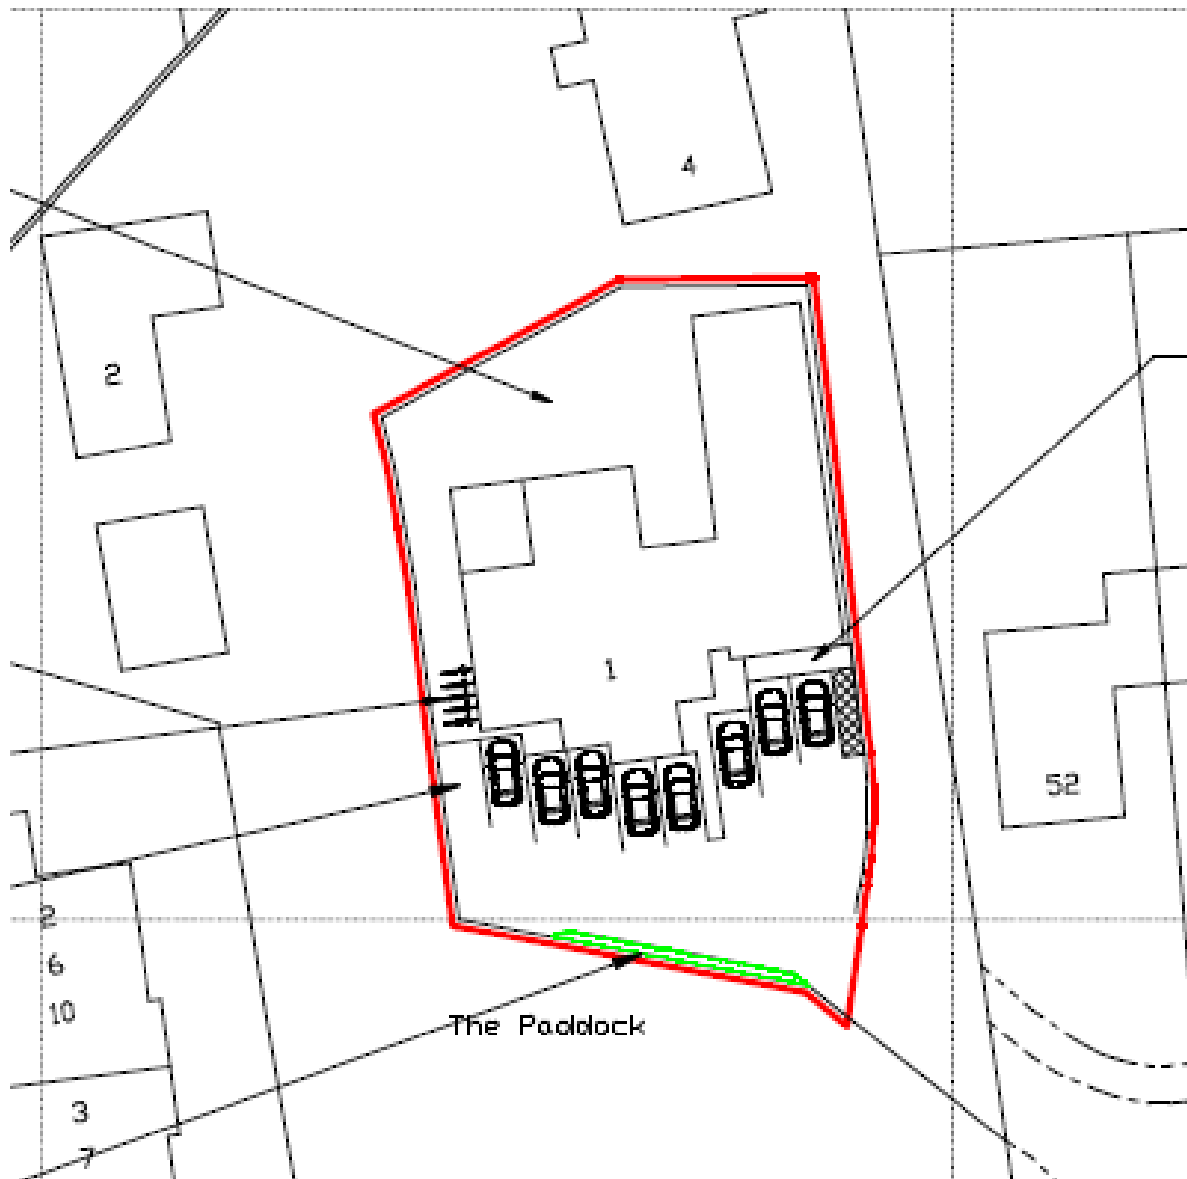

Planning Application reference APP/2018/0025

Please find attached the details of the planted hedge that is to be created in accordance with condition 8 of the planning permission granted.

On green shading:

- Planted area 14m x 1m
- Bordered by railway sleepers
- Planting to consist of Leylandii to ensure 2.4m height reached within 3 years