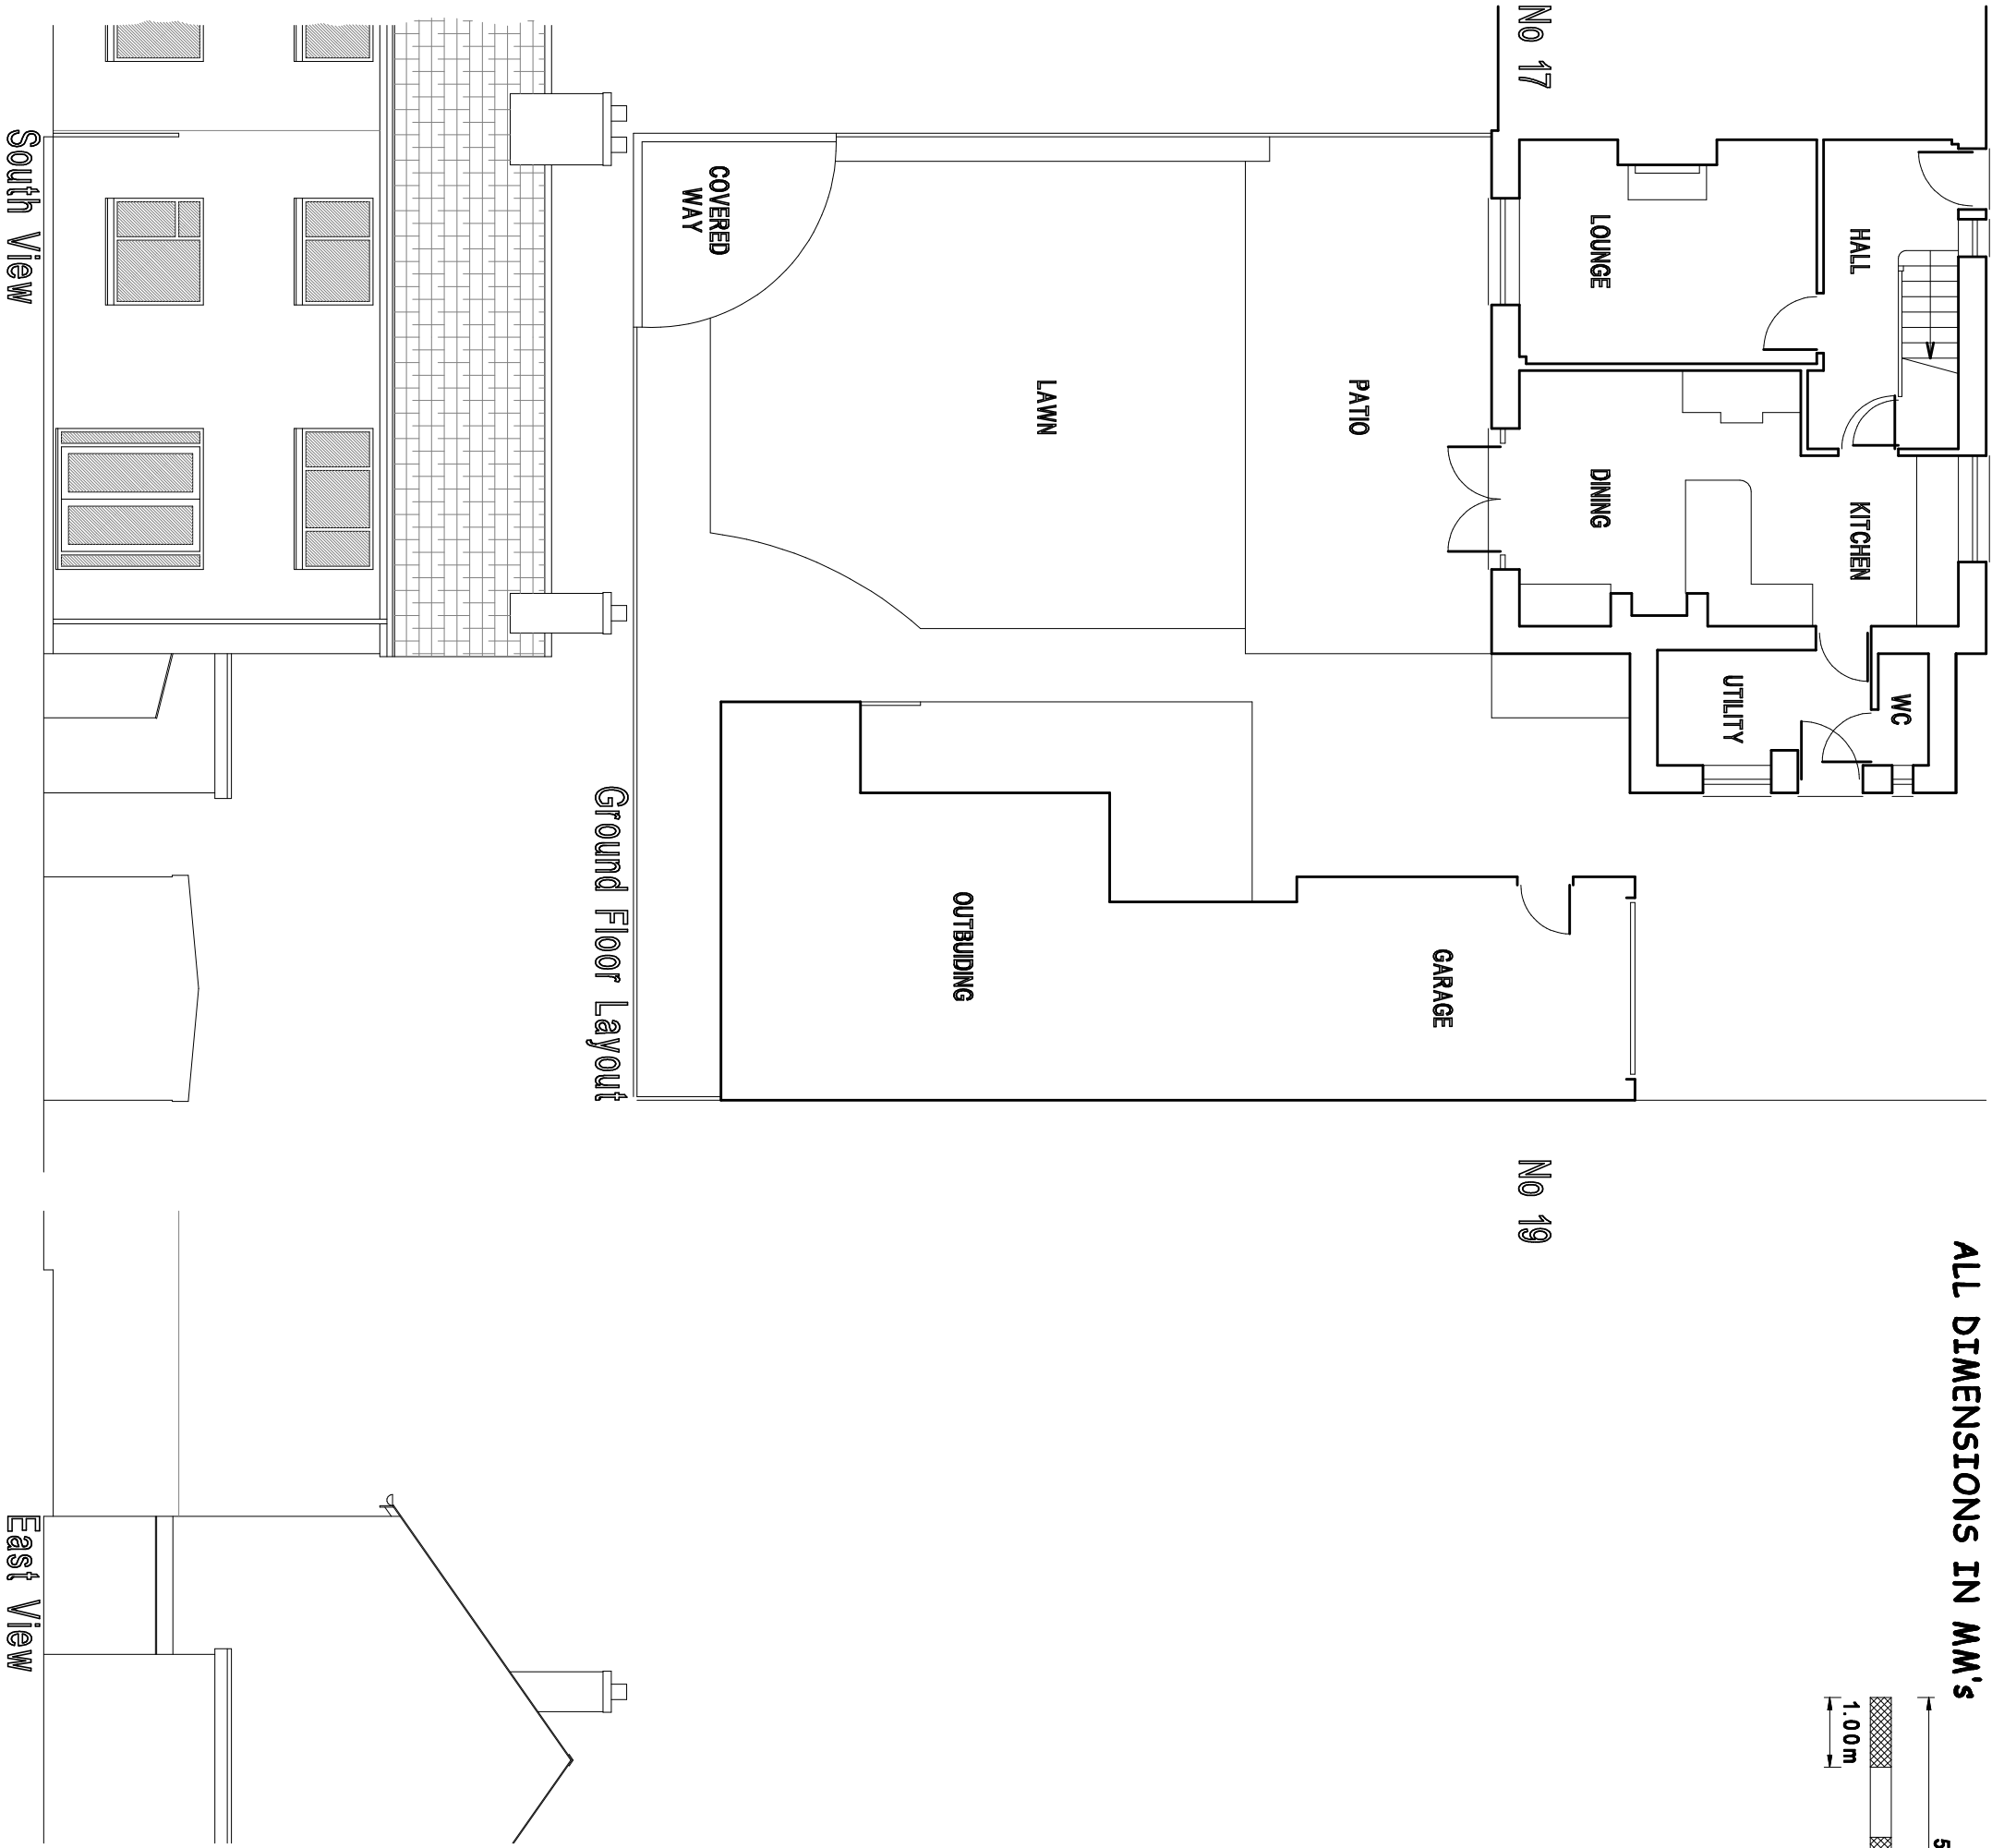

+

+

ALL DIMENSIONS IN MM'S

595/3

Robert W Hodgkiss
The Drawing Board (UK) Ltd
Lychgate House, Church Street
Long Preston, Skipton
BD23 4NJ
0770 921 4450
robert@thedrawingboarduk.com

scale : 1/100

EXISTING LAYOUT

proposed extension & alterations
18 Park Avenue
HELLIFIELD BD23 4EZ

South View

East View

Ground Floor Layout

COVERED WAY

LAWN

PATIO

No 17

LOUNGE

HALL

DINING

KITCHEN

UTILITY

WC

GARAGE

OUTBUILDING

No 19

+