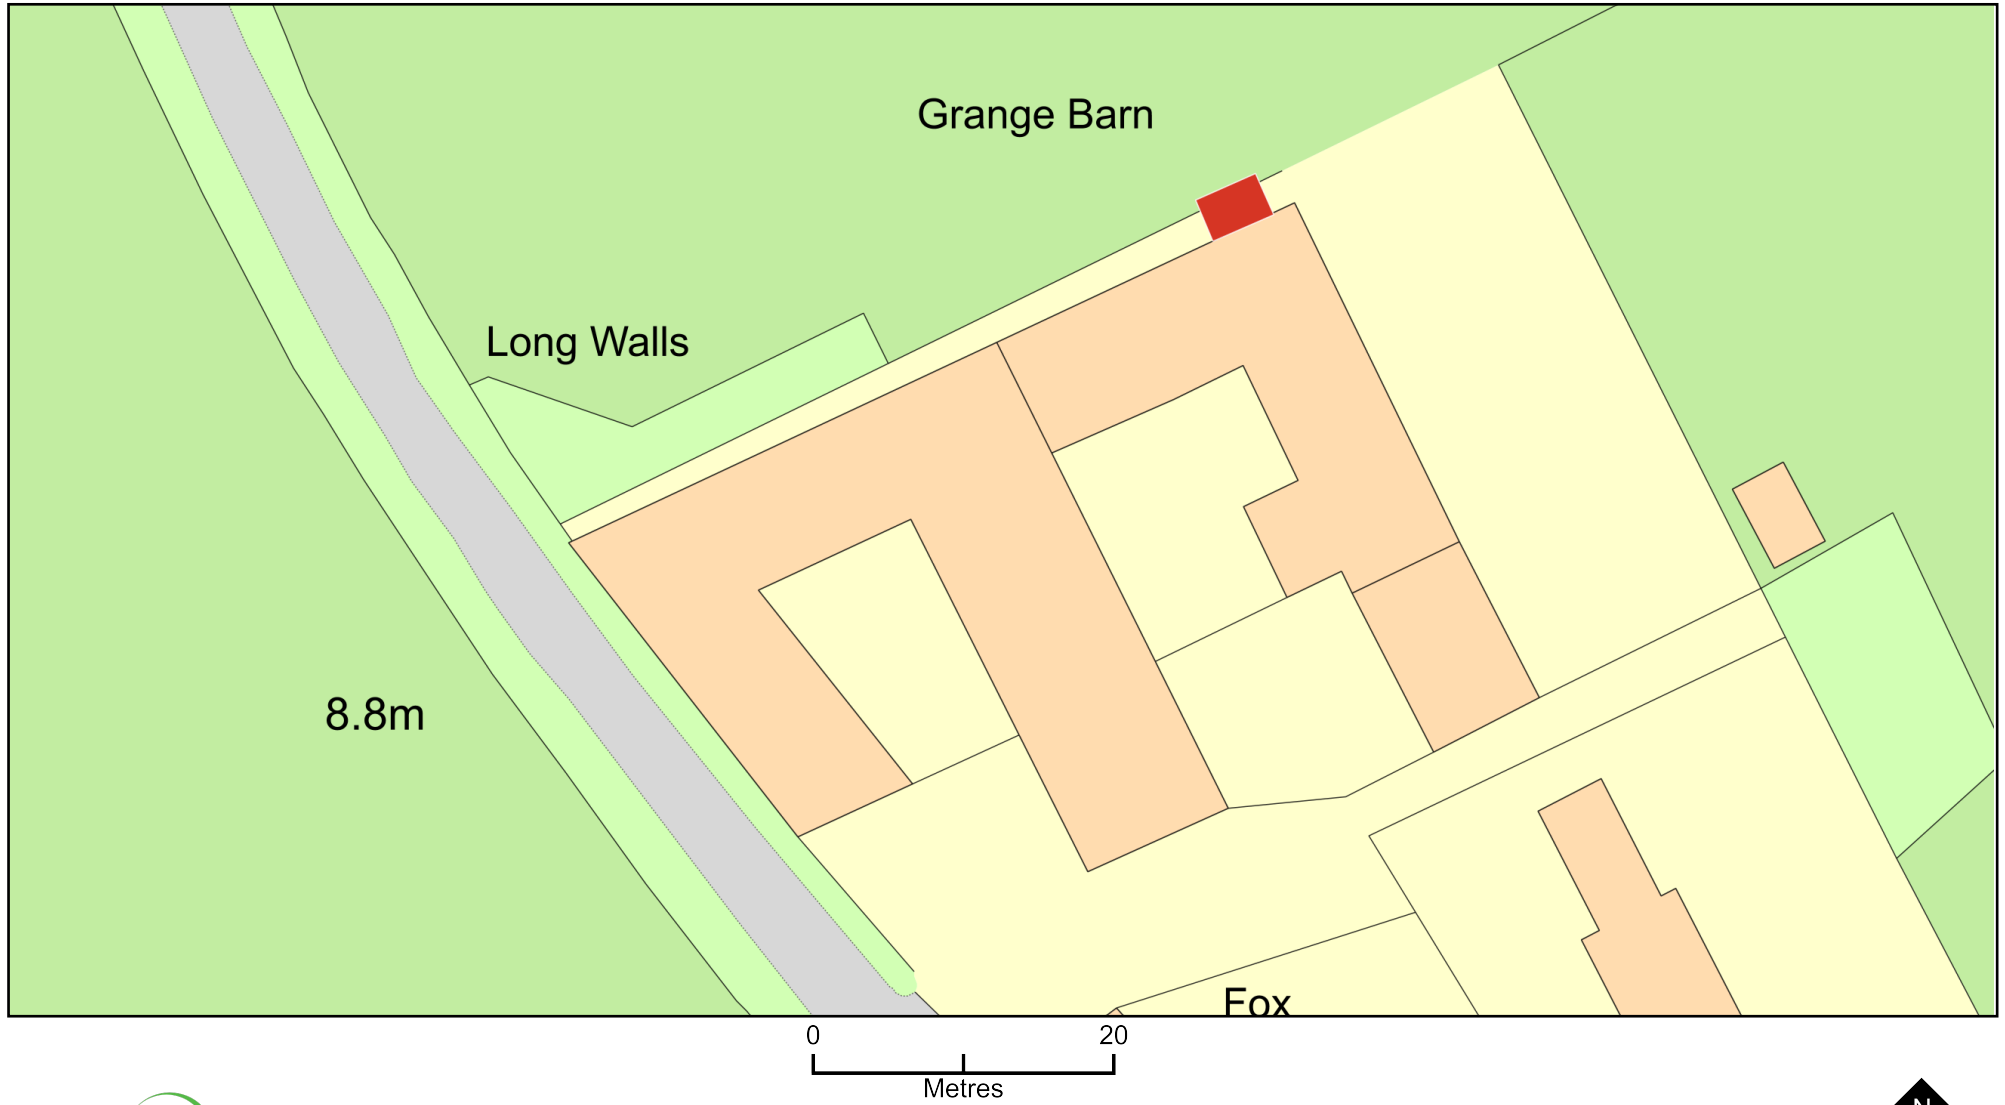

Grange Barn balcony request

Plan Produced for: Allie Mixer

Date Produced: 21 Nov 2021

Plan Reference Number: TQRQM21325131850569

Scale: 1:500 @ A4

© Crown copyright and database rights 2021 OS 100042766