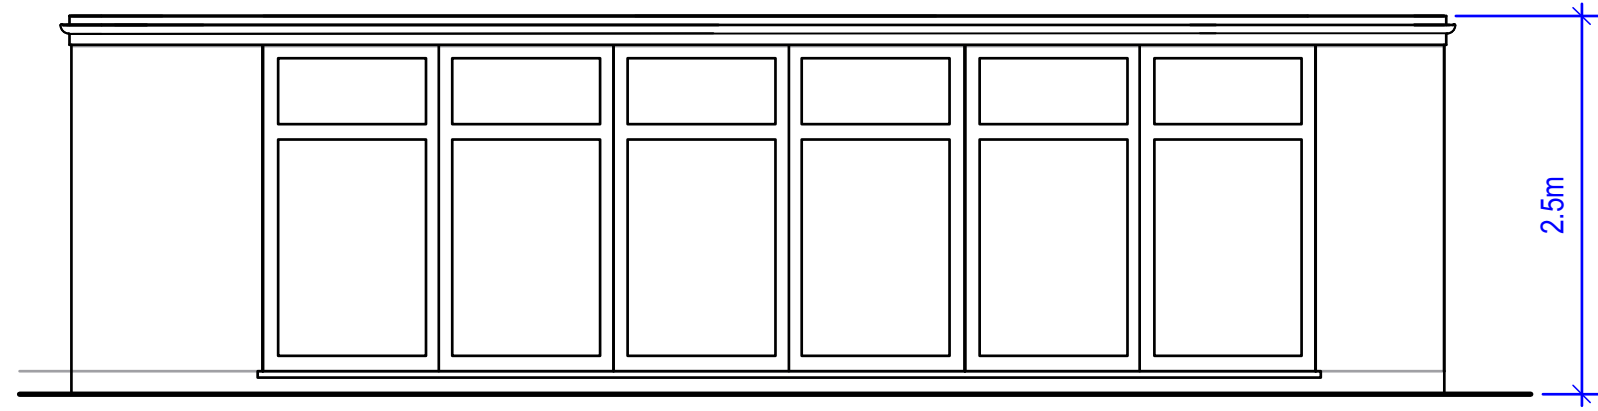

Note: Please note the actual dimensions achieved may differ from those shown on the drawings.

Proposed Front Elevation

Proposed Elevation A

Proposed Rear Elevation

Proposed Elevation B

Project Name	
141 Riverview Road	
Drawing Title	
Proposed Elevations	
Site Address	
141 Riverview Road West Ewell Surrey KT19 0JQ	
Drawing Number	Revision
141-15	
Drawn by	
HK	1:50 @ A2