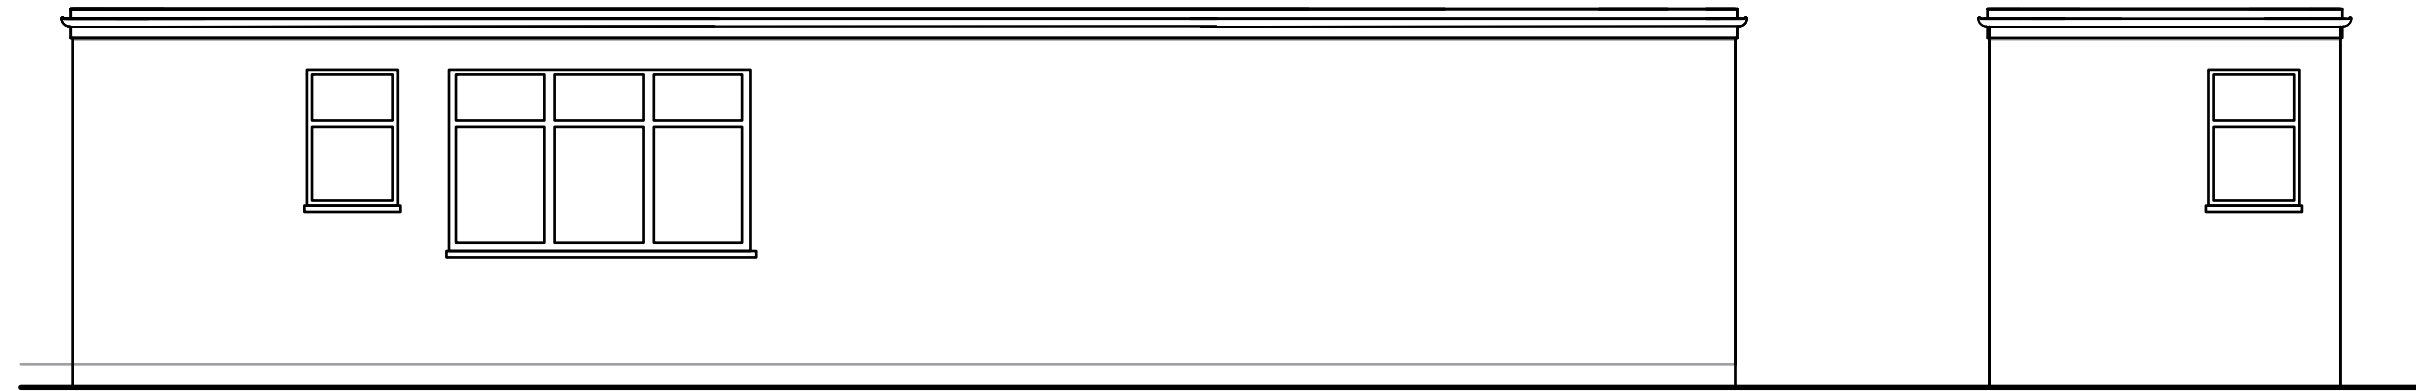

Note: Please note the actual dimensions achieved may differ from those shown on the drawings.

Proposed Front Elevation

Proposed Elevation A

Proposed Rear Elevation

Proposed Elevation B

Project Name	
141 Riverview Road	
Drawing Title	
Proposed Elevations	
Site Address	
141 Riverview Road West Ewell Surrey KT19 0JQ	
Drawing Number	Revision
141-15	
Drawn by	
HK	1:50 @ A2