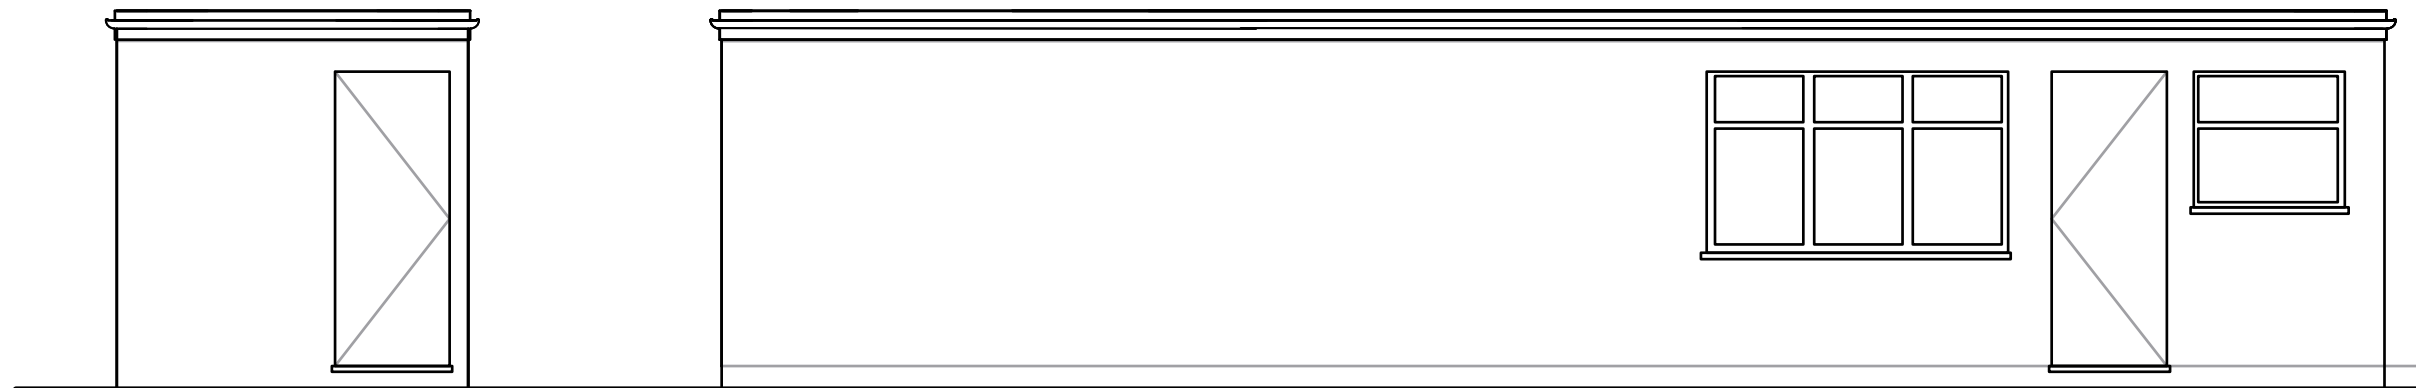

Note: Please note the actual dimensions achieved may differ from those shown on the drawings.

Proposed Front Elevation

Proposed Elevation A

Proposed Rear Elevation

Proposed Elevation B

Project Name	
141 Riverview Road	
Drawing Title	
Proposed Elevations	
Site Address	
141 Riverview Road West Ewell Surrey KT19 0JQ	
Drawing Number	Revision
141-15	
Drawn by	
HK	1:50 @ A2