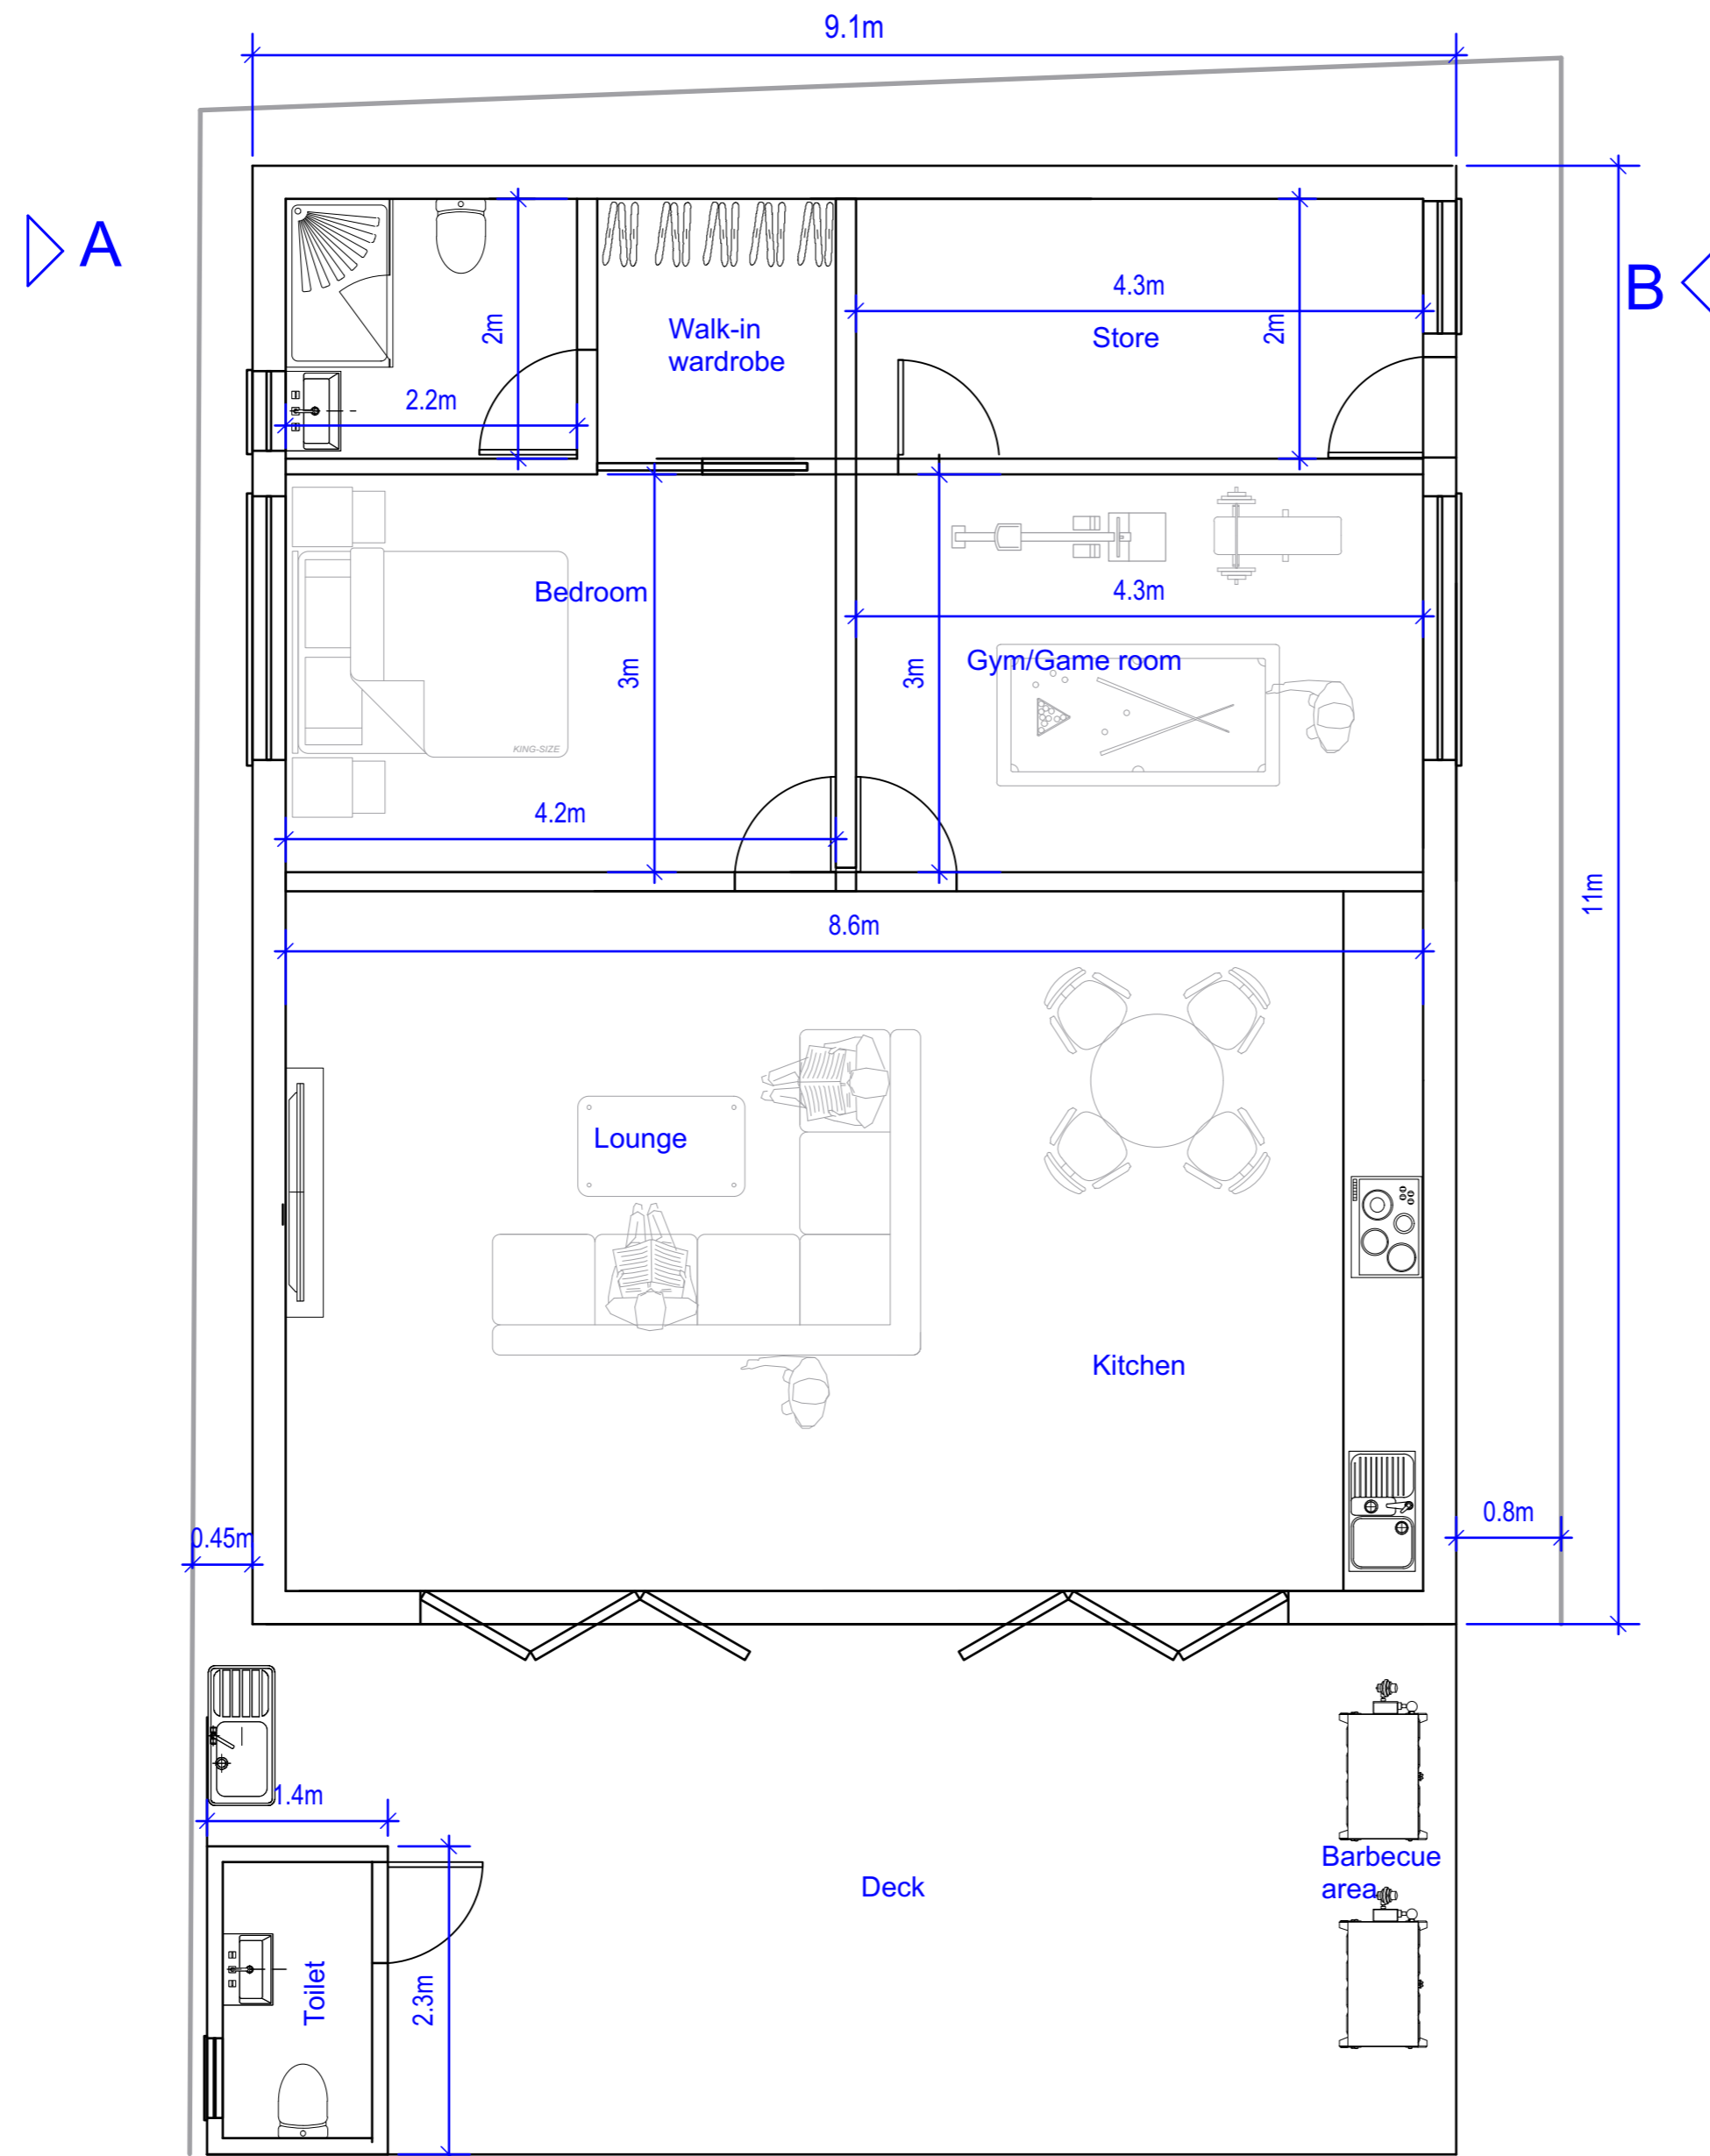

Note: Please note the actual dimensions achieved may differ from those shown on the drawings.

Proposed Plan

Project Name	
141 Riverview Road	
Drawing Title	
Proposed Outbuilding plan	
Site Address	
141 Riverview Road West Ewell Surrey KT19 0JQ	
Drawing Number	Revision
141-14	D
Drawn by	1:50 @ A2
HK	