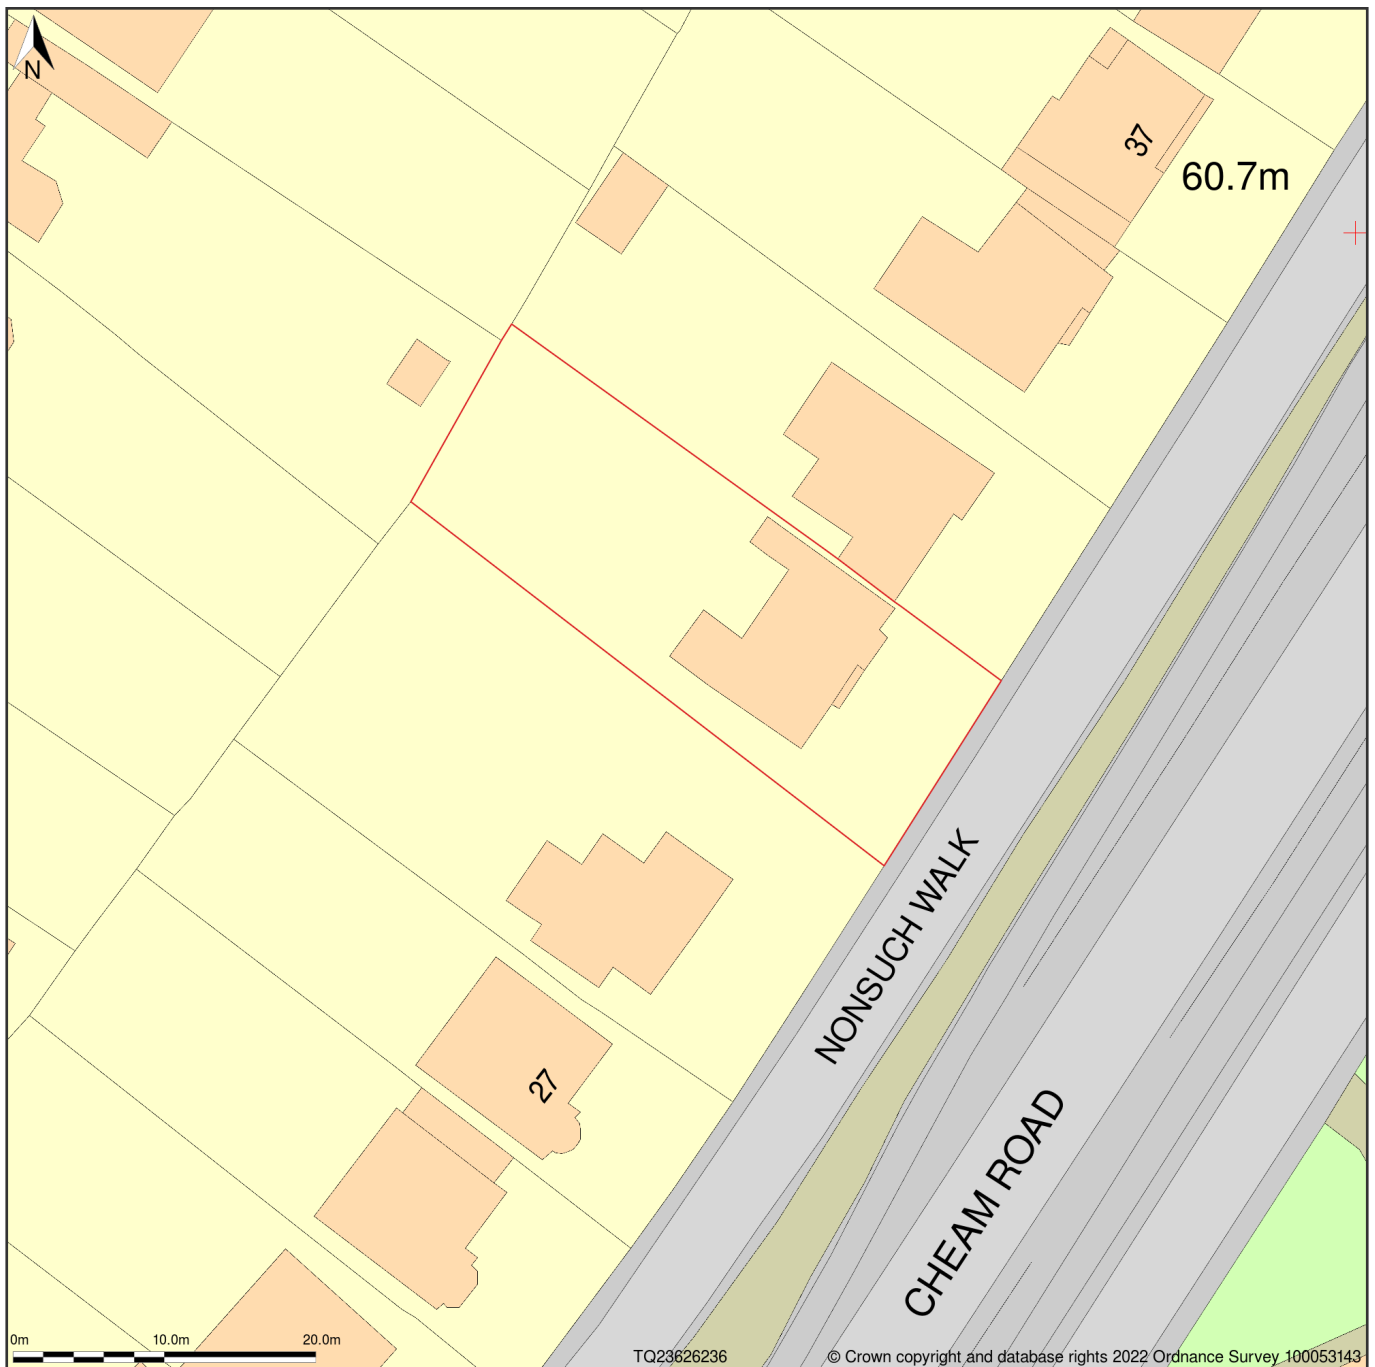

site plan 1-500 A4 31, Nonsuch Walk, Cheam, Surrey, SM2 7LG

Block Plan shows area bounded by: 523580.47, 162323.07 523670.47, 162413.07 (at a scale of 1:500), OSGridRef: TQ23626236. The representation of a road, track or path is no evidence of a right of way. The representation of features as lines is no evidence of a property boundary.

Produced on 20th Jan 2022 from the Ordnance Survey National Geographic Database and incorporating surveyed revision available at this date. Reproduction in whole or part is prohibited without the prior permission of Ordnance Survey. © Crown copyright 2022. Supplied by <https://www.buyaplan.co.uk> digital mapping a licensed Ordnance Survey partner (100053143). Unique plan reference: #00699870-2852EC