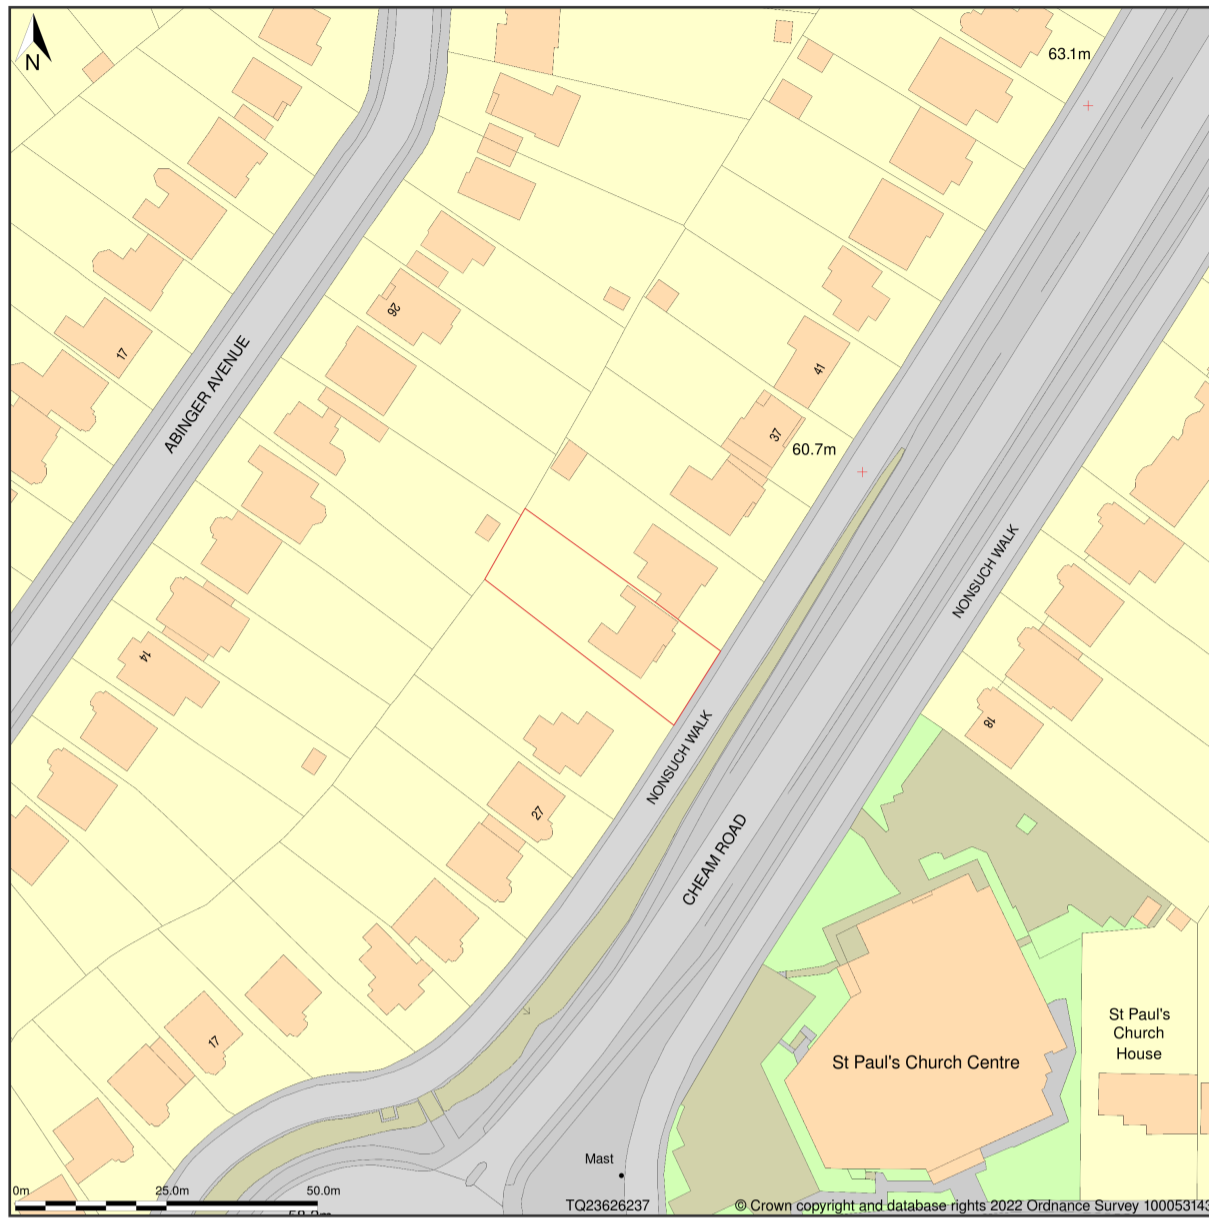

Location plan 1-1250 A3 31, Nonsuch Walk, Cheam, Surrey, SM2 7LG

Site Plan A shows area bounded by: 523528.59, 162275.08 523728.59, 162475.08 (at a scale of 1:1250), OSGridRef: TQ23626237. The representation of a road, track or path is no evidence of a right of way. The representation of features as lines is no evidence of a property boundary.

Produced on 20th Jan 2022 from the Ordnance Survey National Geographic Database and incorporating surveyed revision available at this date. Reproduction in whole or part is prohibited without the prior permission of Ordnance Survey. © Crown copyright 2022. Supplied by <https://www.buyaplan.co.uk> digital mapping a licensed Ordnance Survey partner (100053143). Unique plan reference: #00699871-B76194