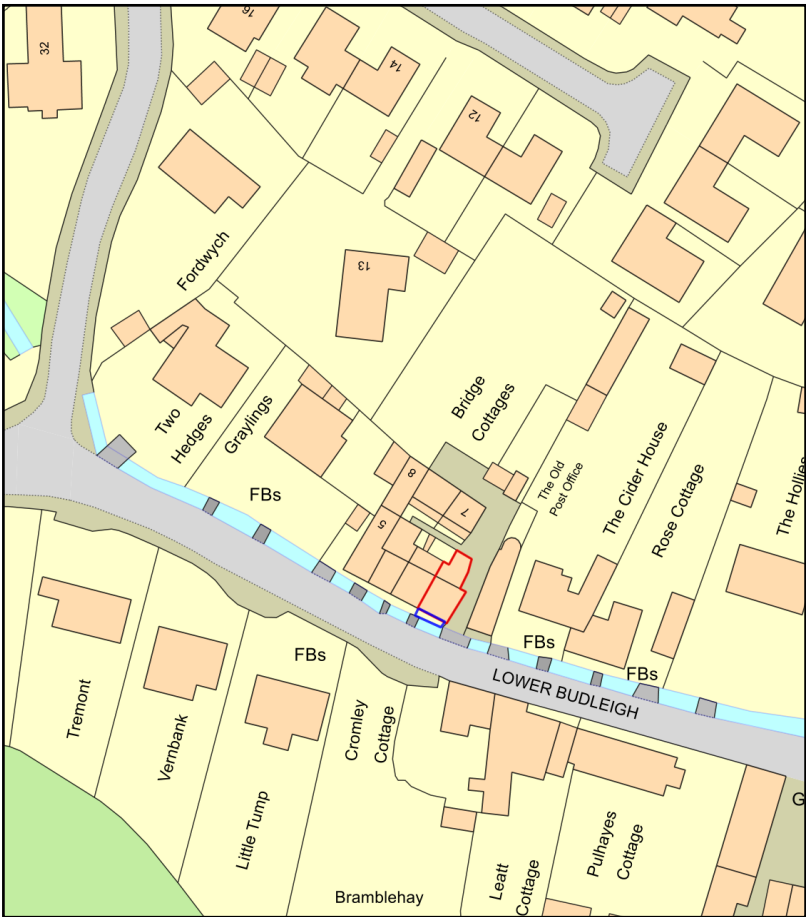

# The Very Cottage, 2 Bridge Cottages, East Budleigh - Location Plan

Plan Produced for: Alison Jones  
Date Produced: 26 Apr 2022  
Plan Reference Number: TQRQM22116084931314  
Scale: 1:1250 @ A4