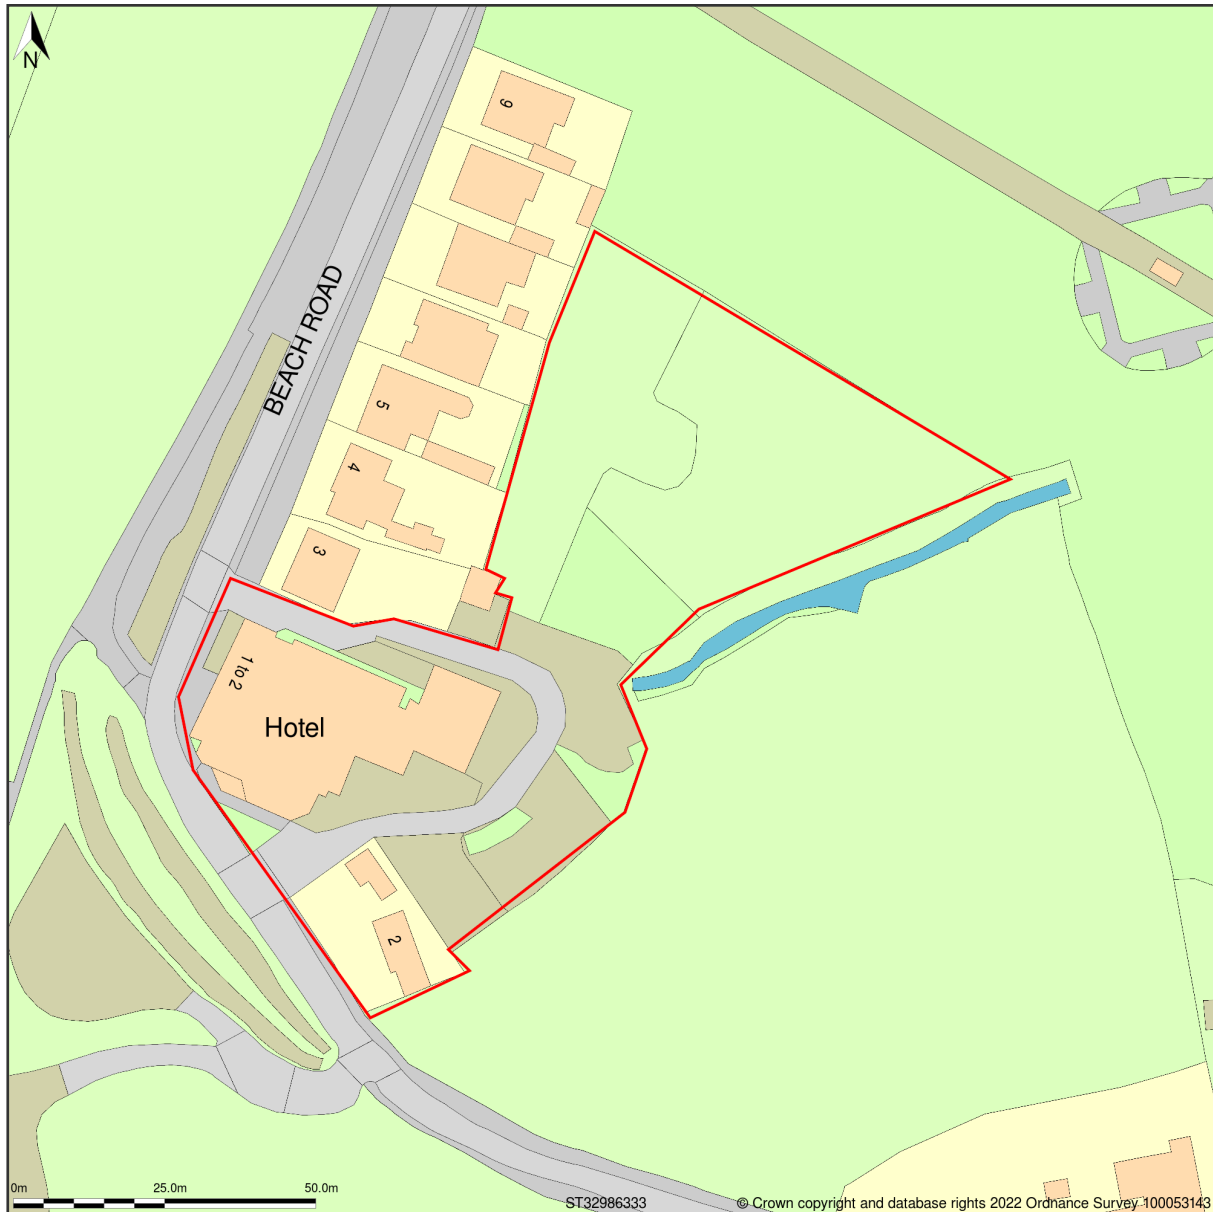

South Sands Hotel

Location Plan shows area bounded by: 332884.77, 163236.33 333084.77, 163436.33 (at a scale of 1:1250), OSGridRef: ST32986333. The representation of a road, track or path is no evidence of a right of way. The representation of features as lines is no evidence of a property boundary.

Produced on 10th Mar 2022 from the Ordnance Survey National Geographic Database and incorporating surveyed revision available at this date. Reproduction in whole or part is prohibited without the prior permission of Ordnance Survey. © Crown copyright 2022. Supplied by <https://www.buyaplan.co.uk> digital mapping a licensed Ordnance Survey partner (100053143). Unique plan reference: #00714995-08F5A1