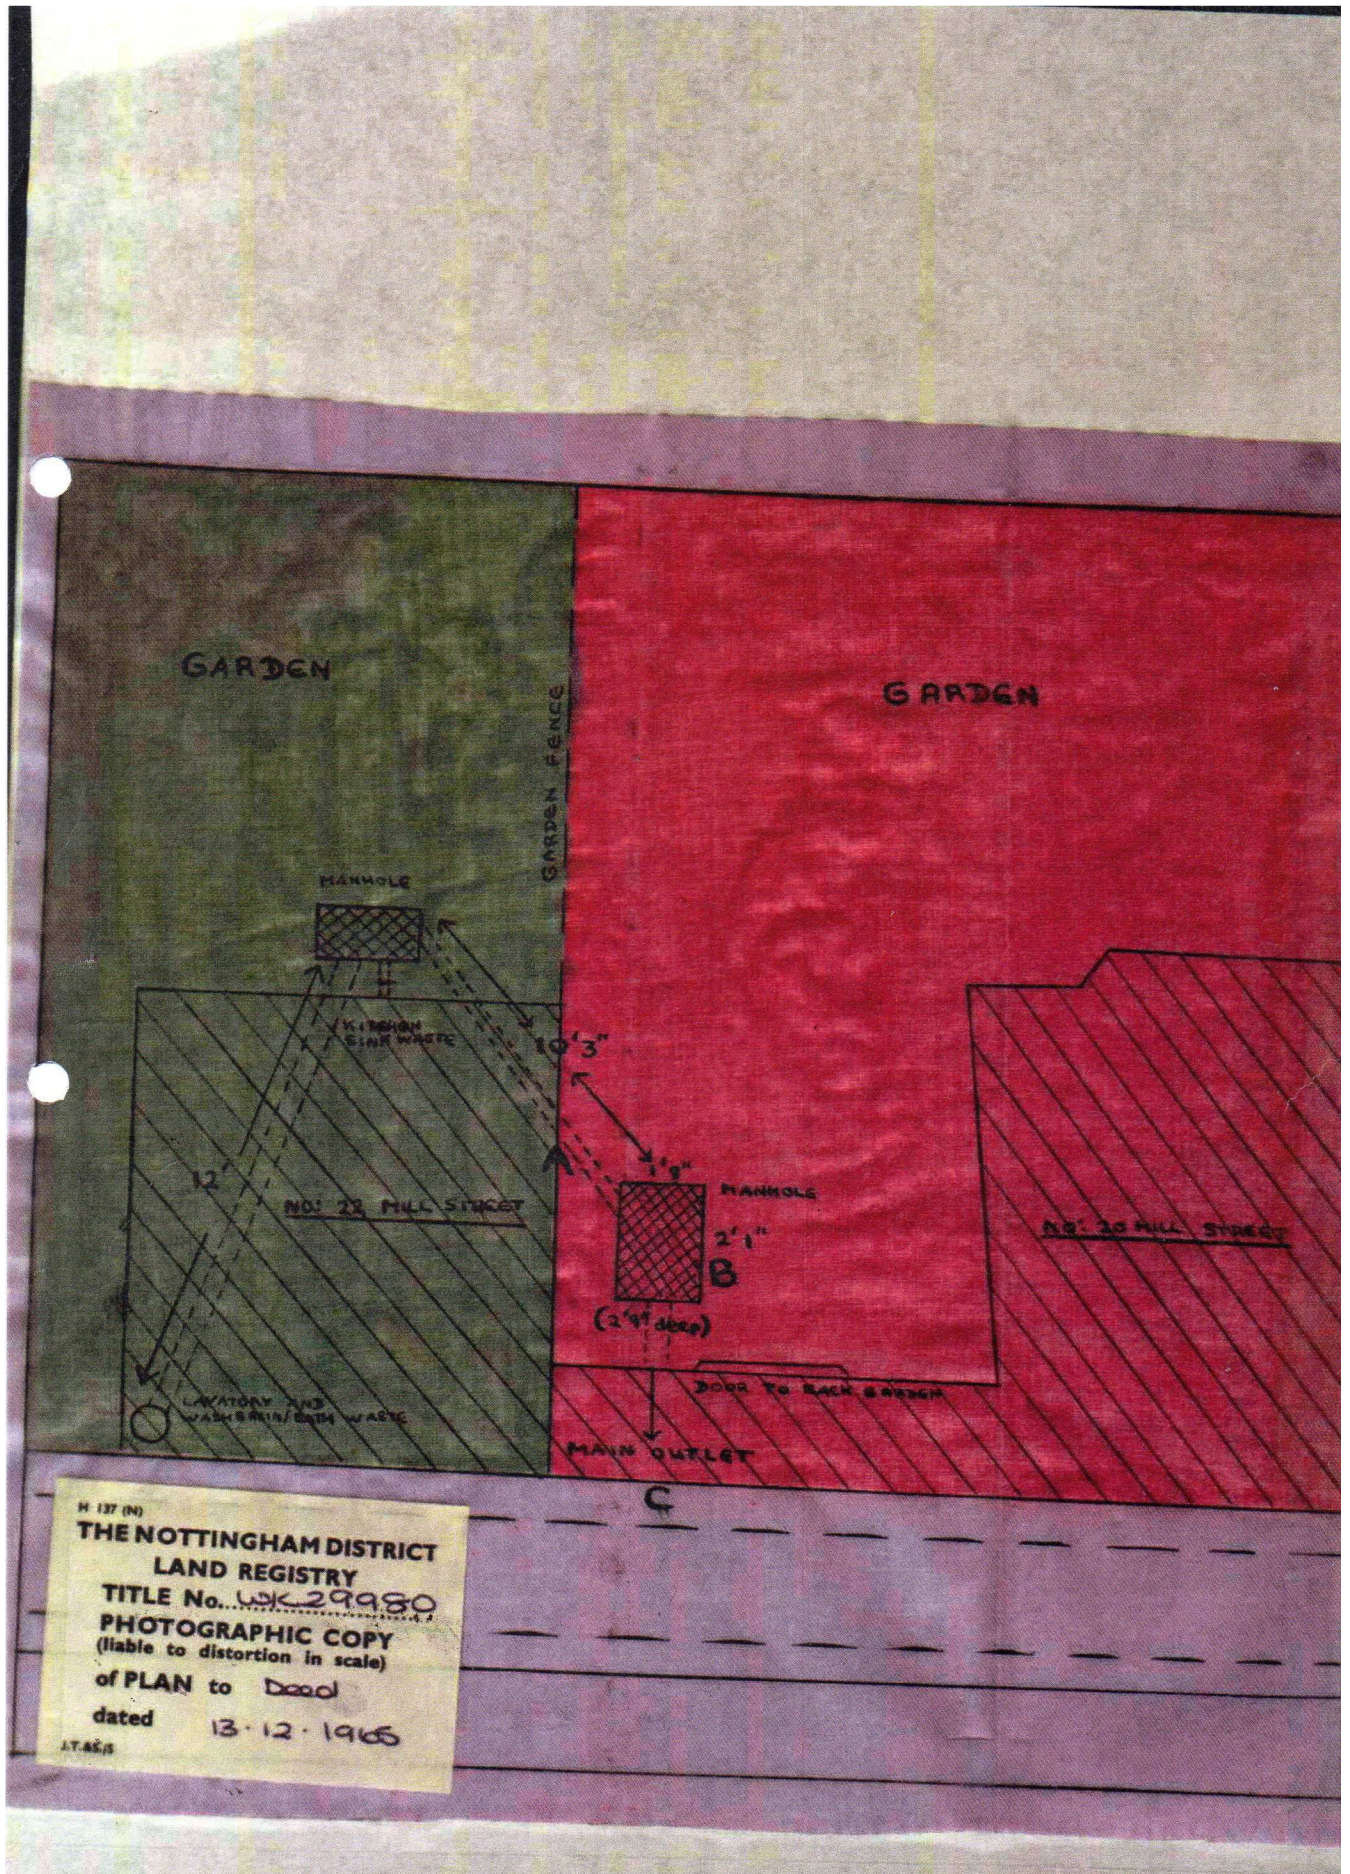

22 MILL STREET
BOUNDARY TITLE PLAN

H 137 (M)
**THE NOTTINGHAM DISTRICT
LAND REGISTRY**
TITLE No. WK29980
PHOTOGRAPHIC COPY
(liable to distortion in scale)
of PLAN to Deed
dated 13.12.1965
L.T.65/5

20 MILL STREET
BOUNDARY TITLE PLAN