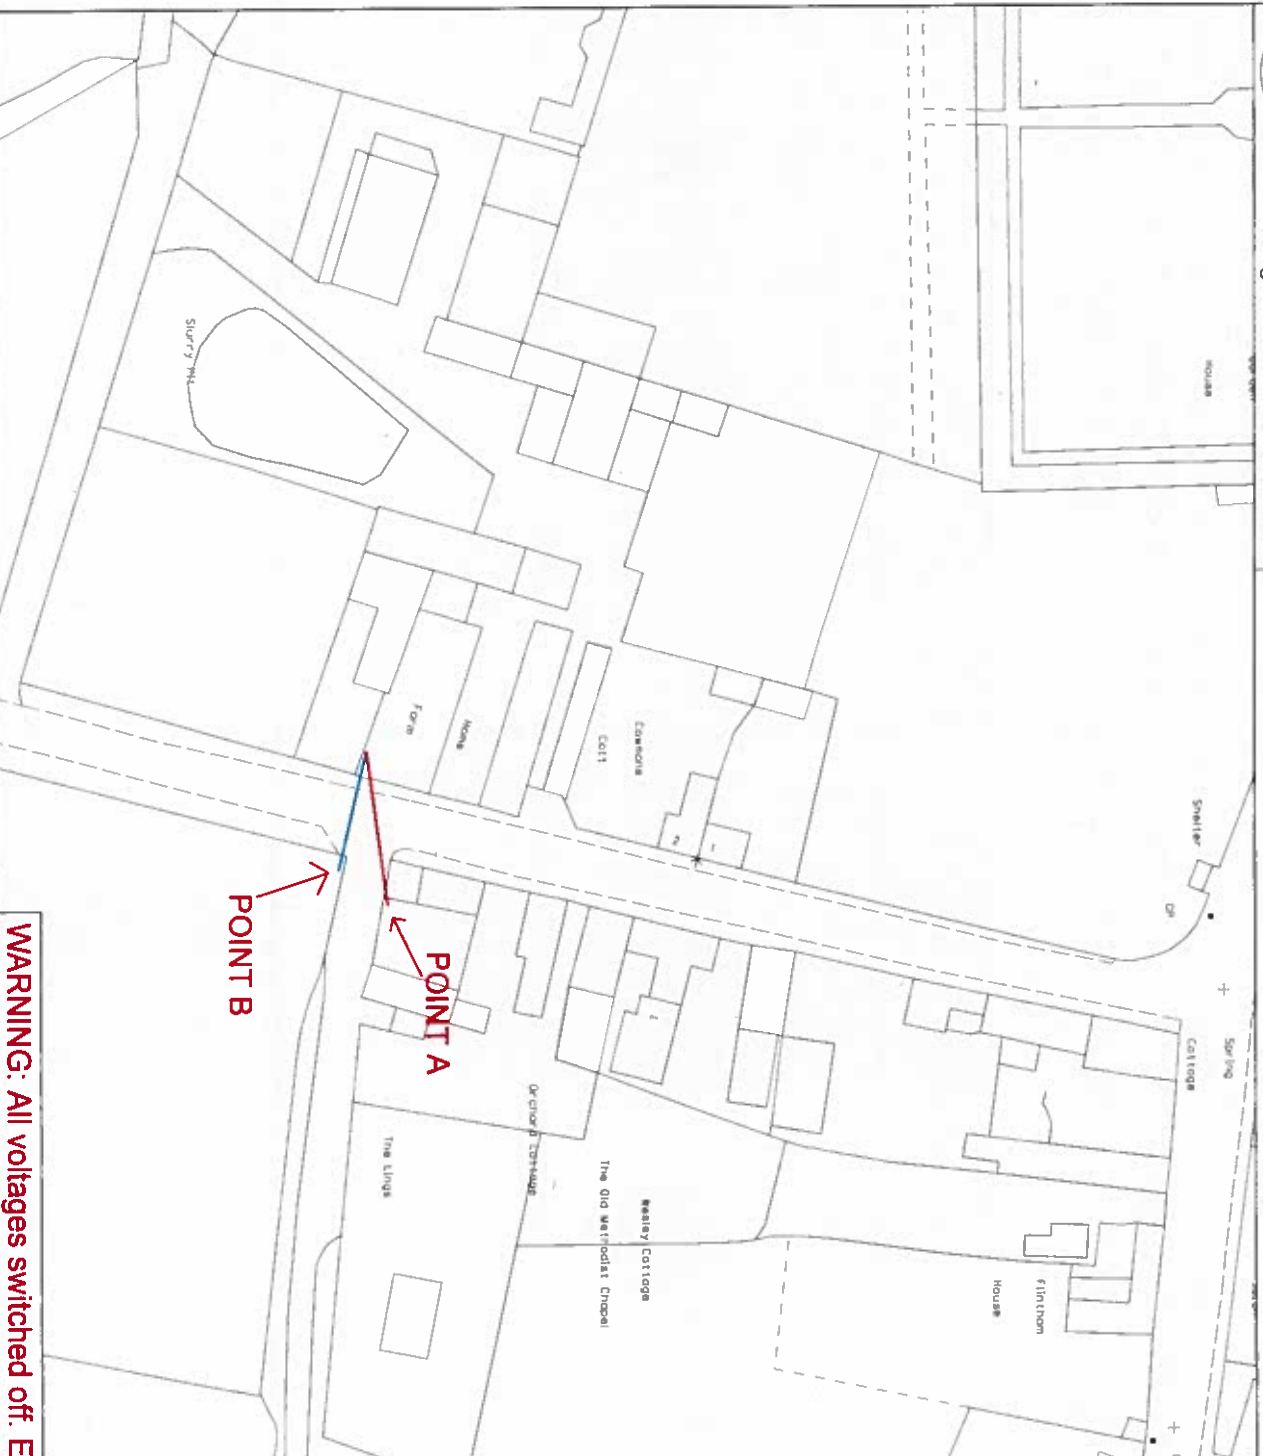

PLOT CENTRE: 474049.865, 345941.965

FOR INTERNAL USE ONLY

DRAWN I

WARNING: All voltages switched off. E