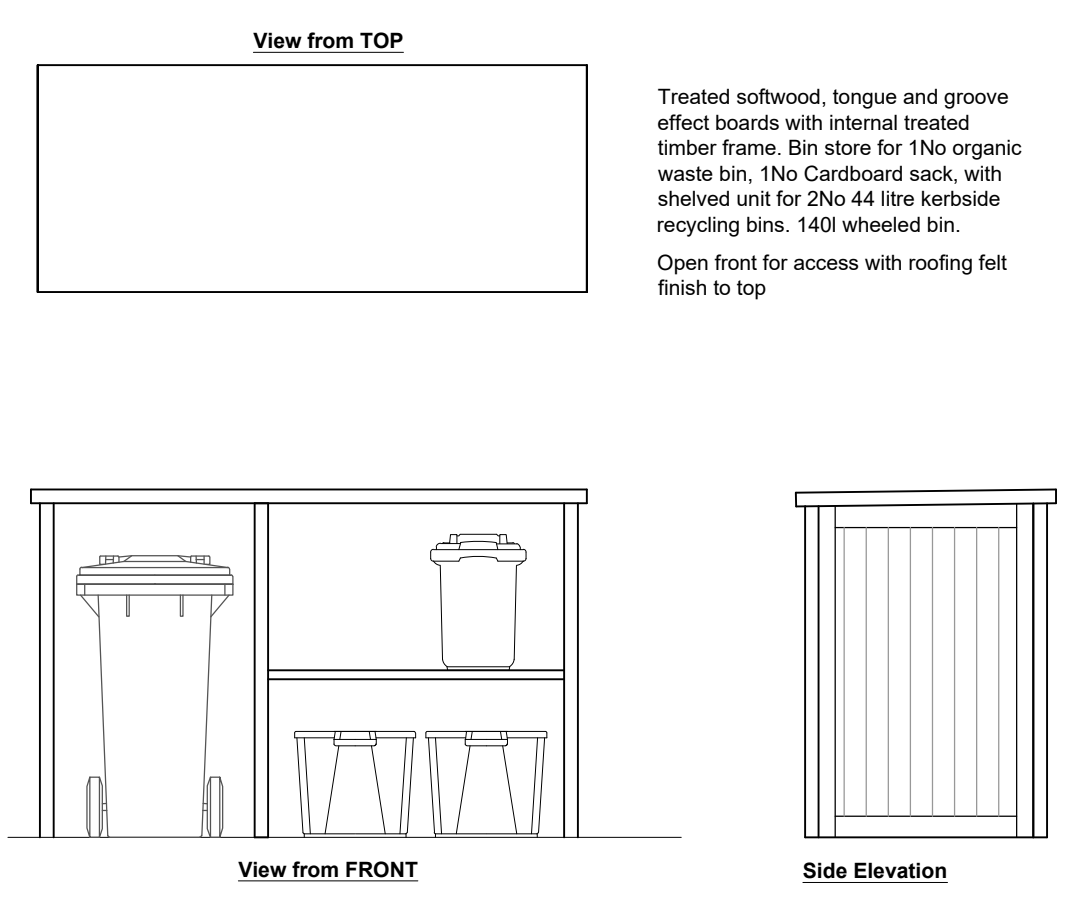

Bike Store
Scale 1:50

Bin Store
Scale 1:25

PROJECT:
**327 Greystoke Ave
Bristol**

TITLE:
**Existing & Proposed
Block Plans**

SCALE: 1:200@A1 DATE: Aug 2021 DRAWN BY: ams

DRAWING NUMBER: 3959.PL.02 REVISION: B