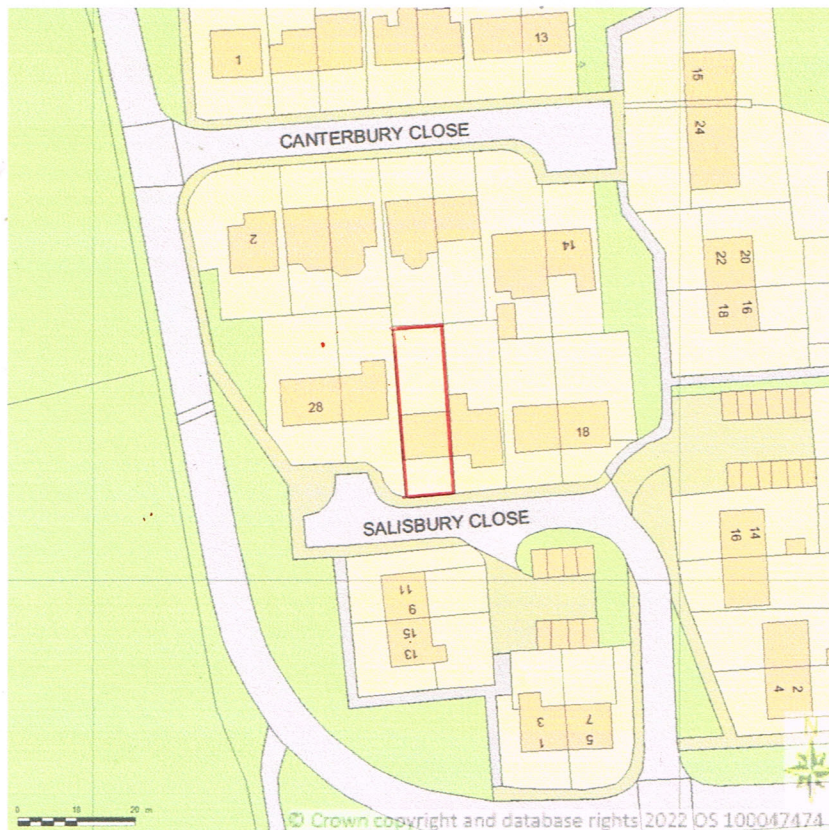

SITE LOCATION PLAN
AREA 2 HA
SCALE: 1:1250 on A4
CENTRE COORDINATES: 429156 , 548927

Supplied by Streetwise Maps Ltd
www.streetwise.net
Licence No: 100047474
07:32:46 07/04/2022