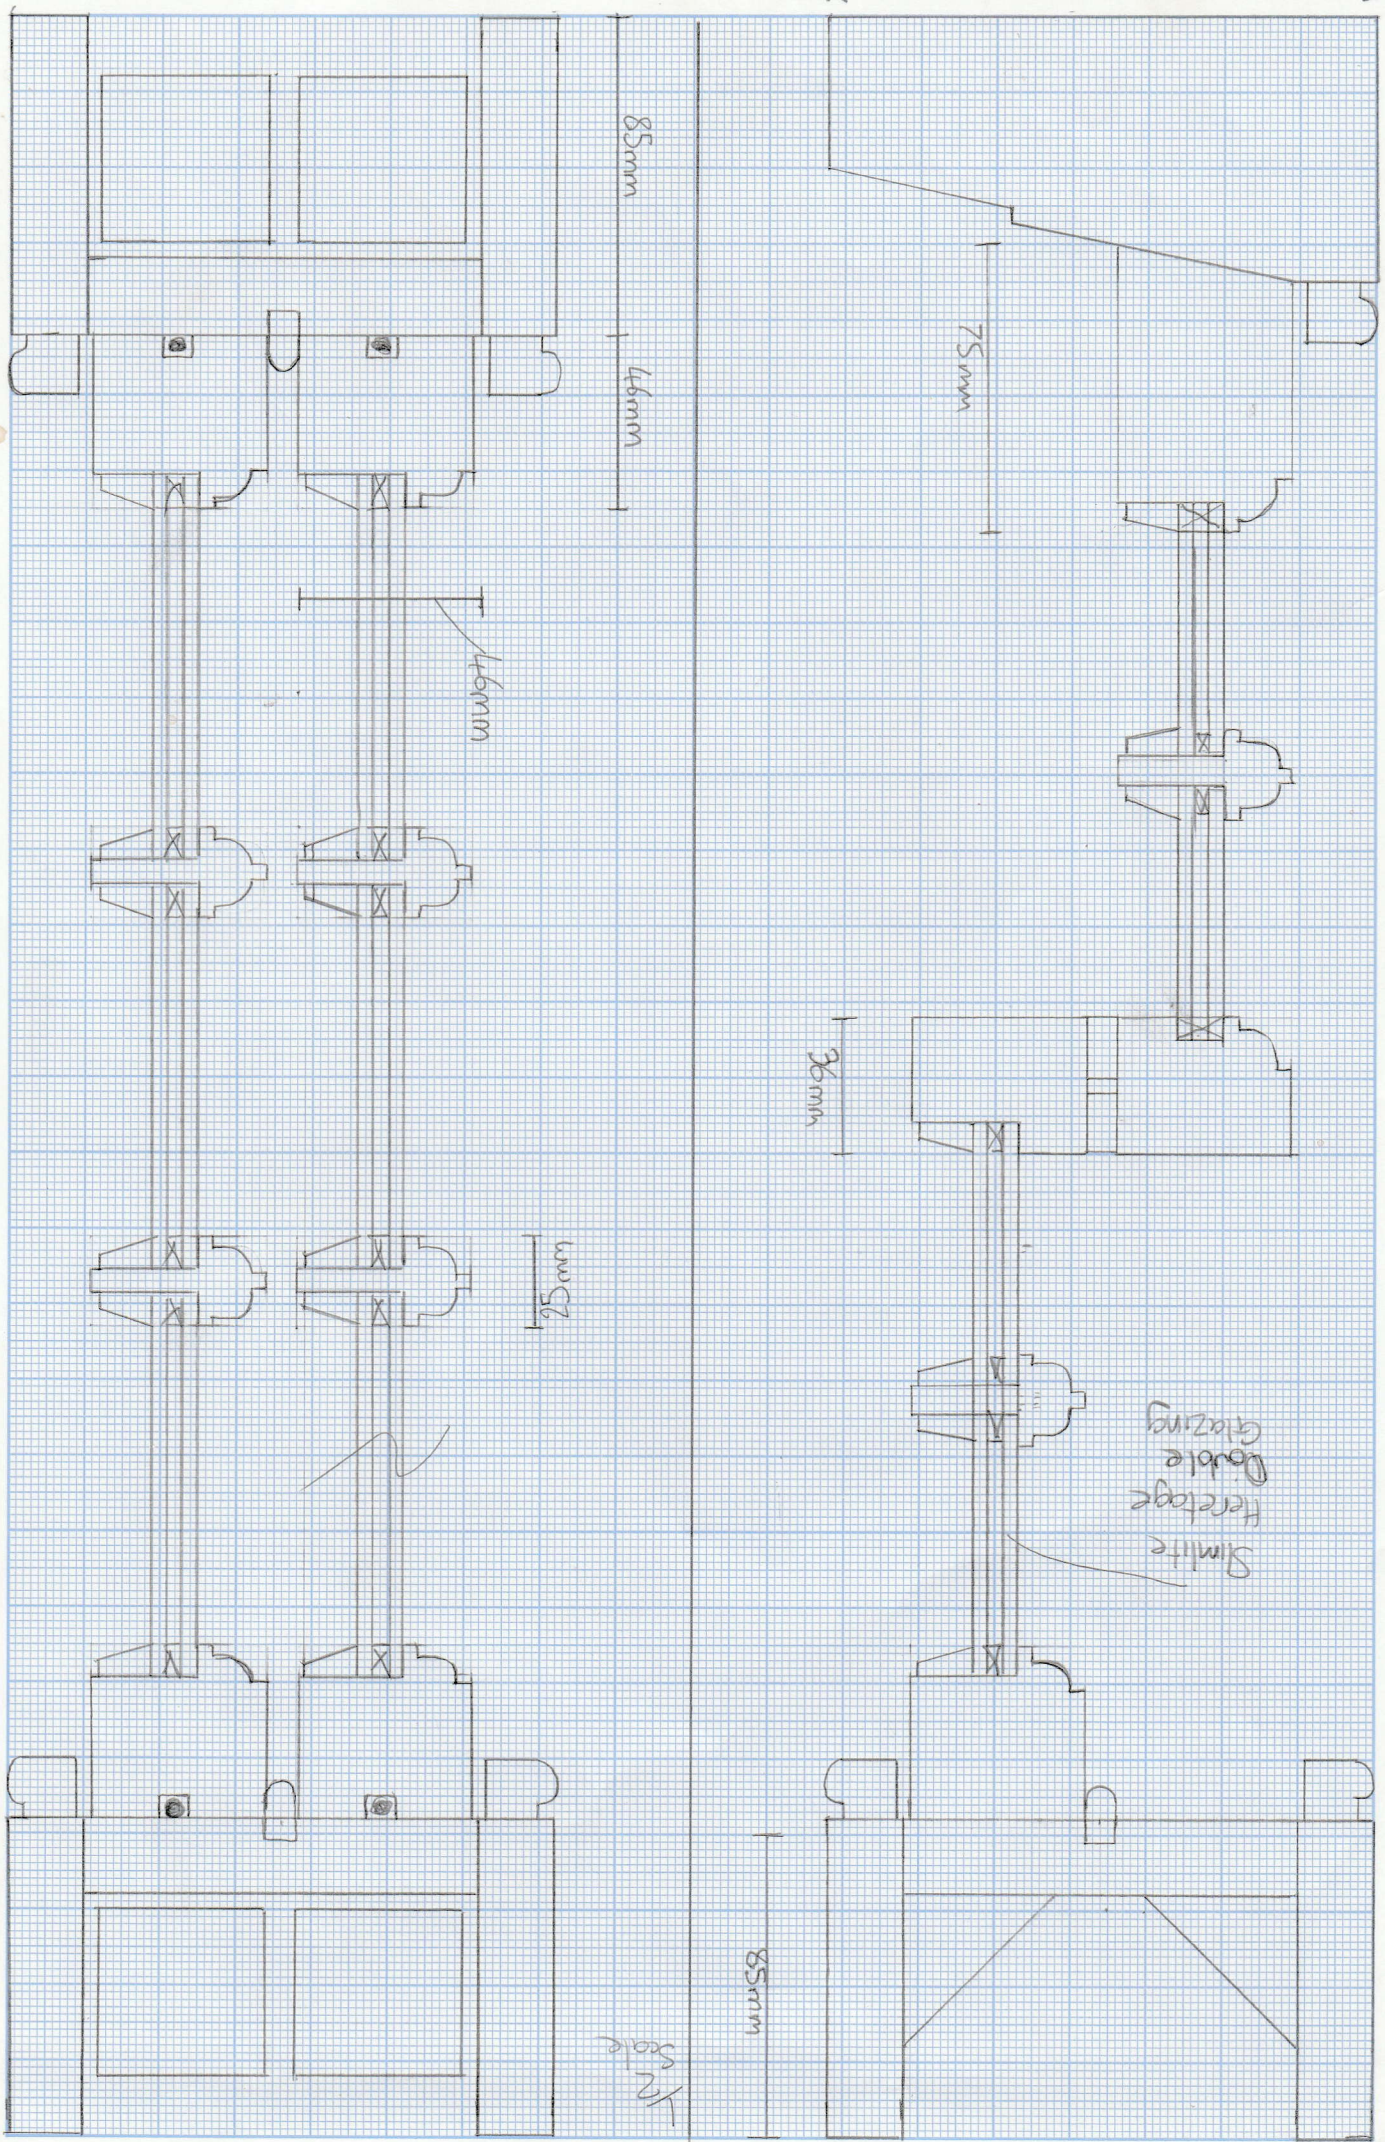

144mm

70mm

75mm

36mm

85mm

85mm

46mm

46mm

25mm

Simlita
Heretage
Bottle
Glazing

1/2
Scale

b