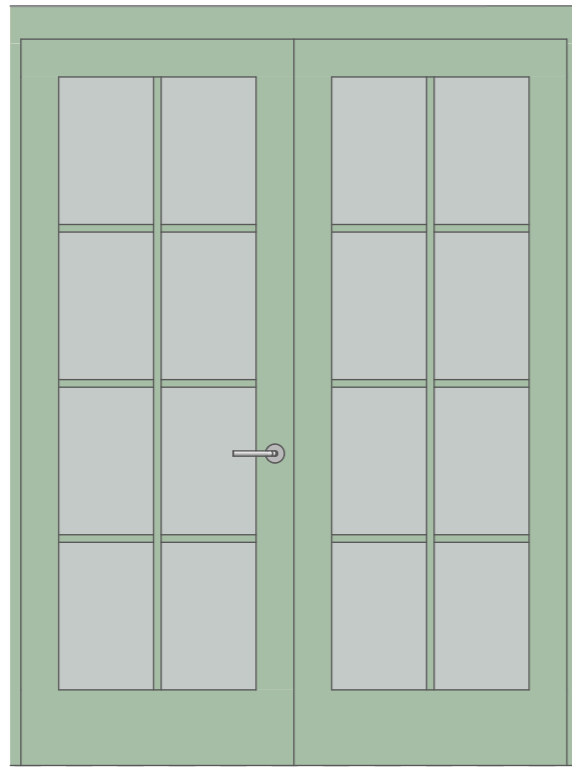

3 cm ACTUAL

IF THE ABOVE DIMENSION DOES NOT MEASURE THREE CENTIMETRES (3 cm) EXACTLY, THIS DRAWING WILL HAVE BEEN ENLARGED OR REDUCED, AFFECTING ALL LABELED SCALES.

PLEASE DO NOT SCALE OFF DRAWINGS. IF IN DOUBT, PLEASE CONFIRM DIMENSIONS WITH ARCHITECTS BEFOREHAND.

1 FRENCH DOORS 1:20

2 BACK DOOR 1:20

4 DOOR SECTION 1:10

3 DOOR JAMB 1:10

RevID	ChID	Change Name	Date
05	Ch-01	Doors centred on window	
	Ch-02	French window size reduced	24/04/2022
	Ch-04	Door Details Added	