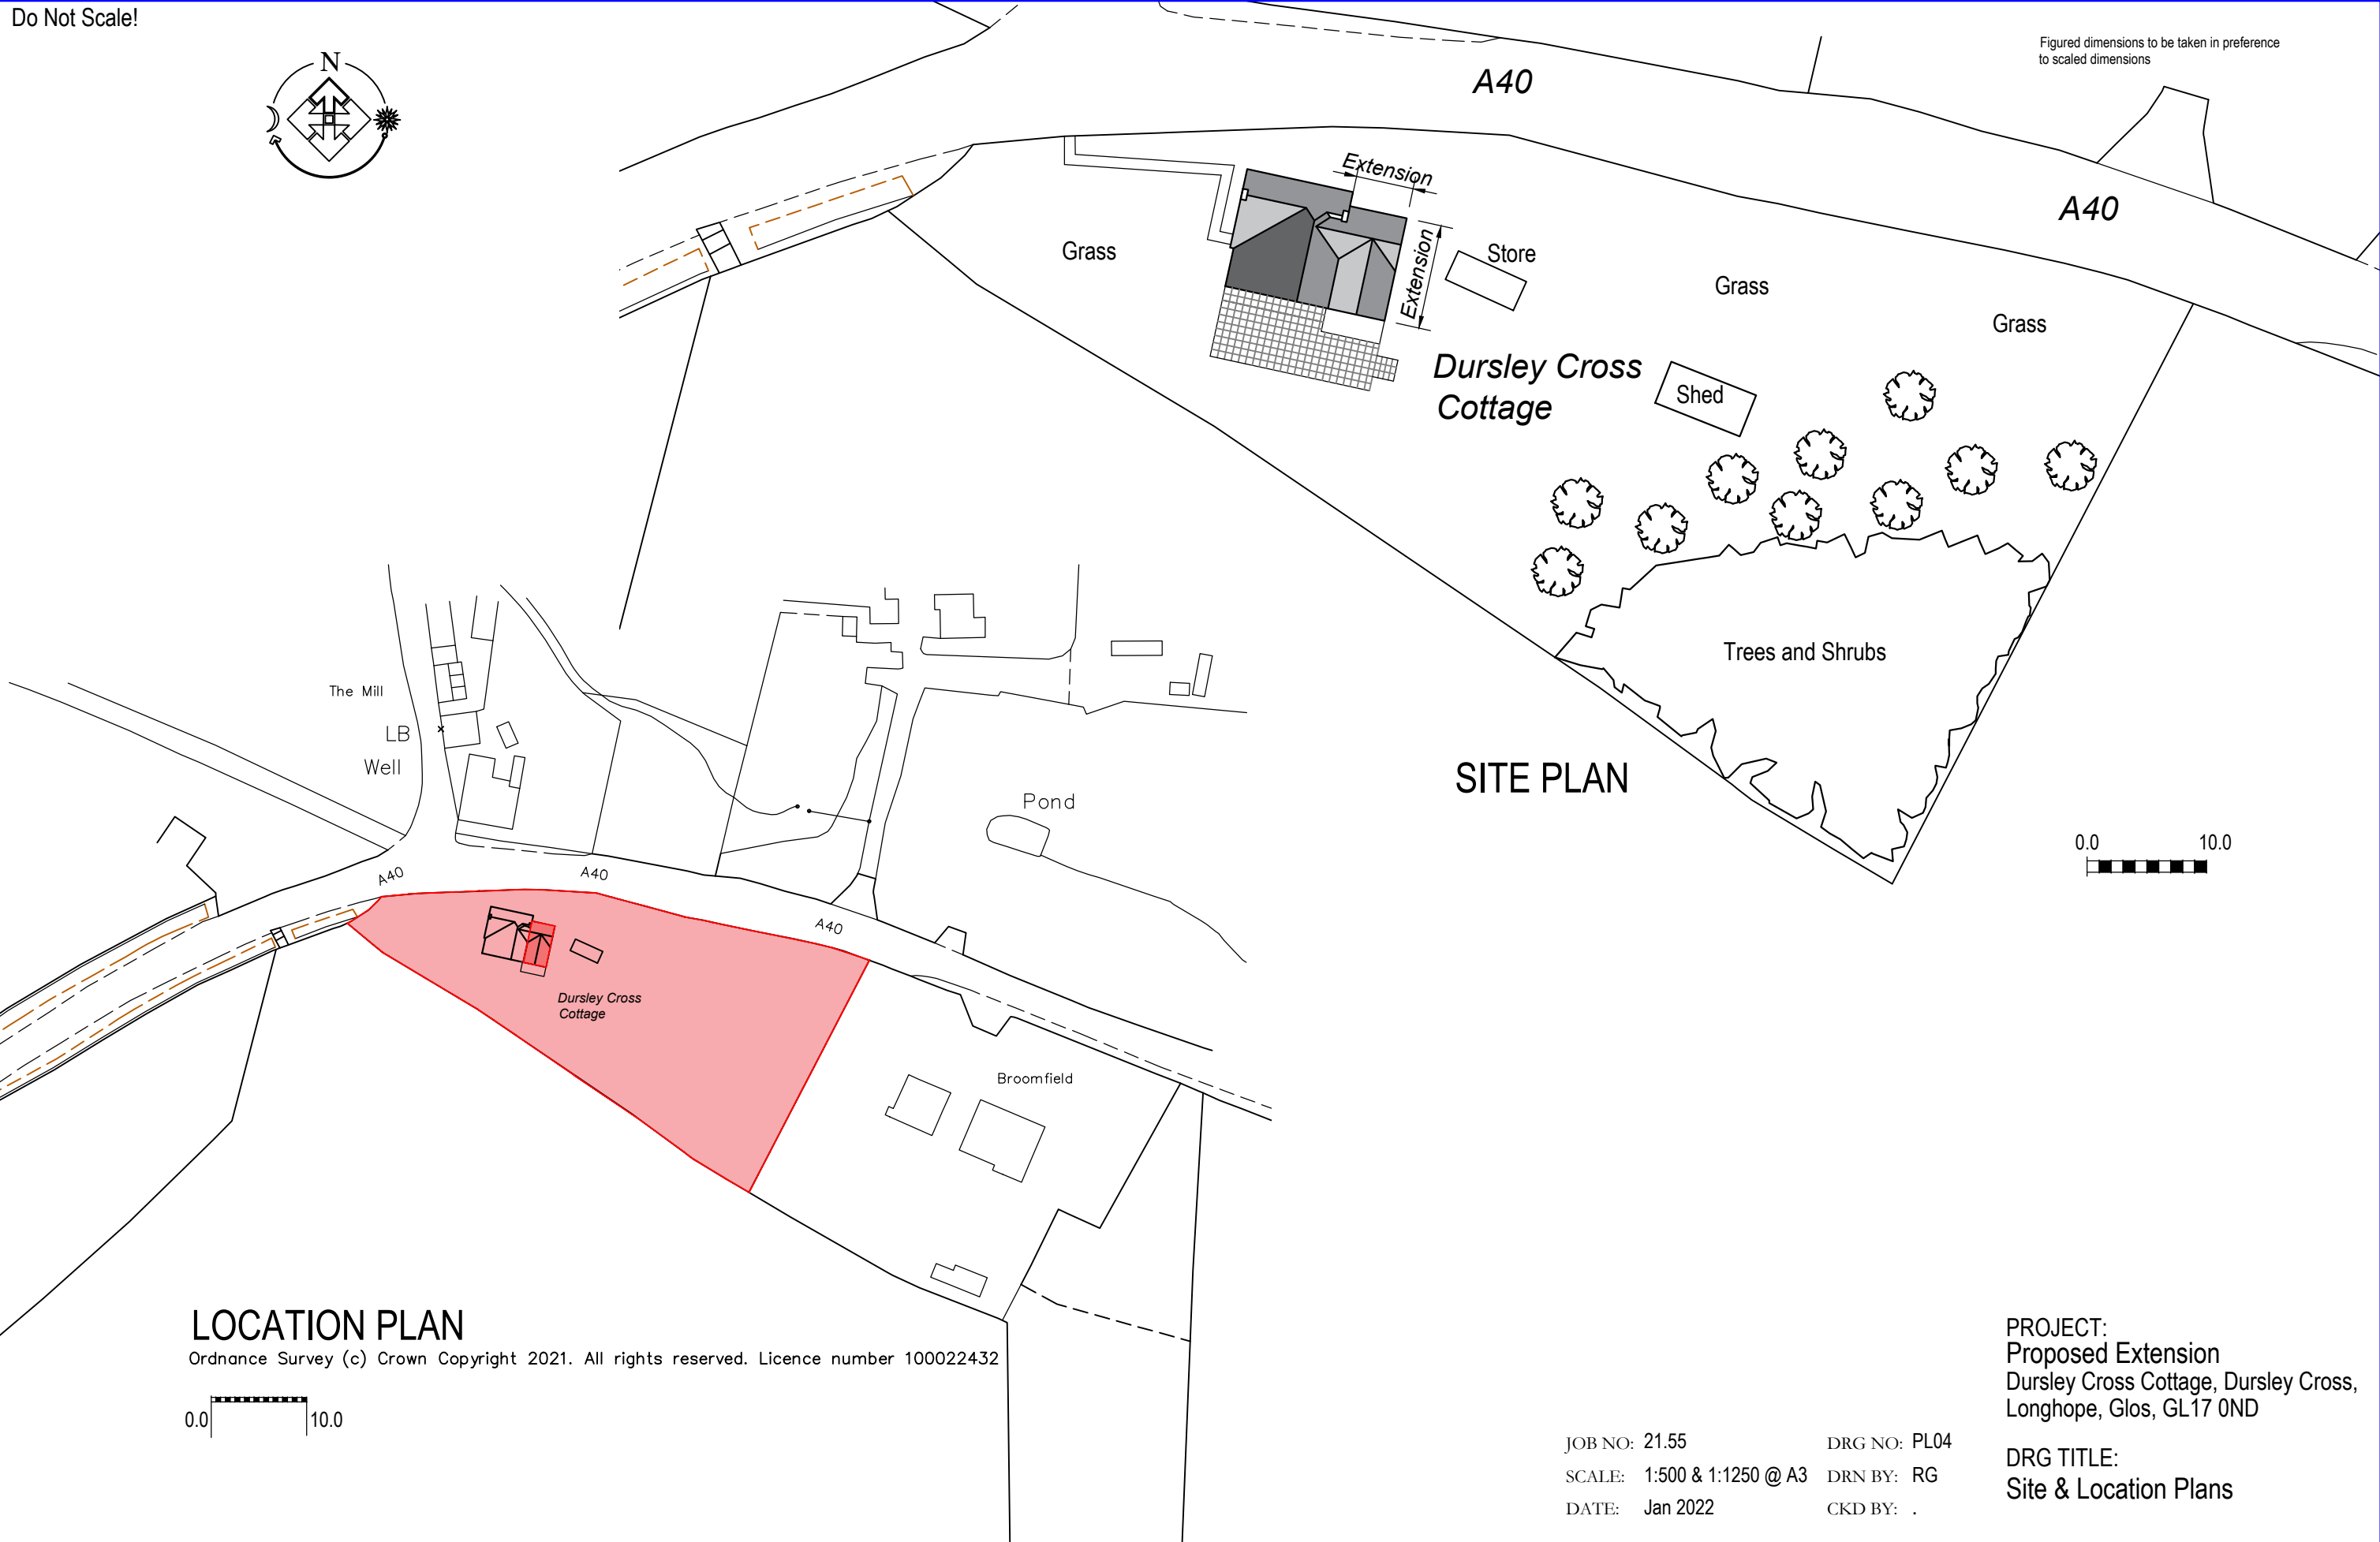

Do Not Scale!

Figured dimensions to be taken in preference to scaled dimensions

SITE PLAN

LOCATION PLAN

Ordnance Survey (c) Crown Copyright 2021. All rights reserved. Licence number 100022432

PROJECT:
Proposed Extension
Dursley Cross Cottage, Dursley Cross,
Longhope, Glos, GL17 0ND

DRG TITLE:
Site & Location Plans

JOB NO: 21.55 DRG NO: PL04
SCALE: 1:500 & 1:1250 @ A3 DRN BY: RG
DATE: Jan 2022 CKD BY: .