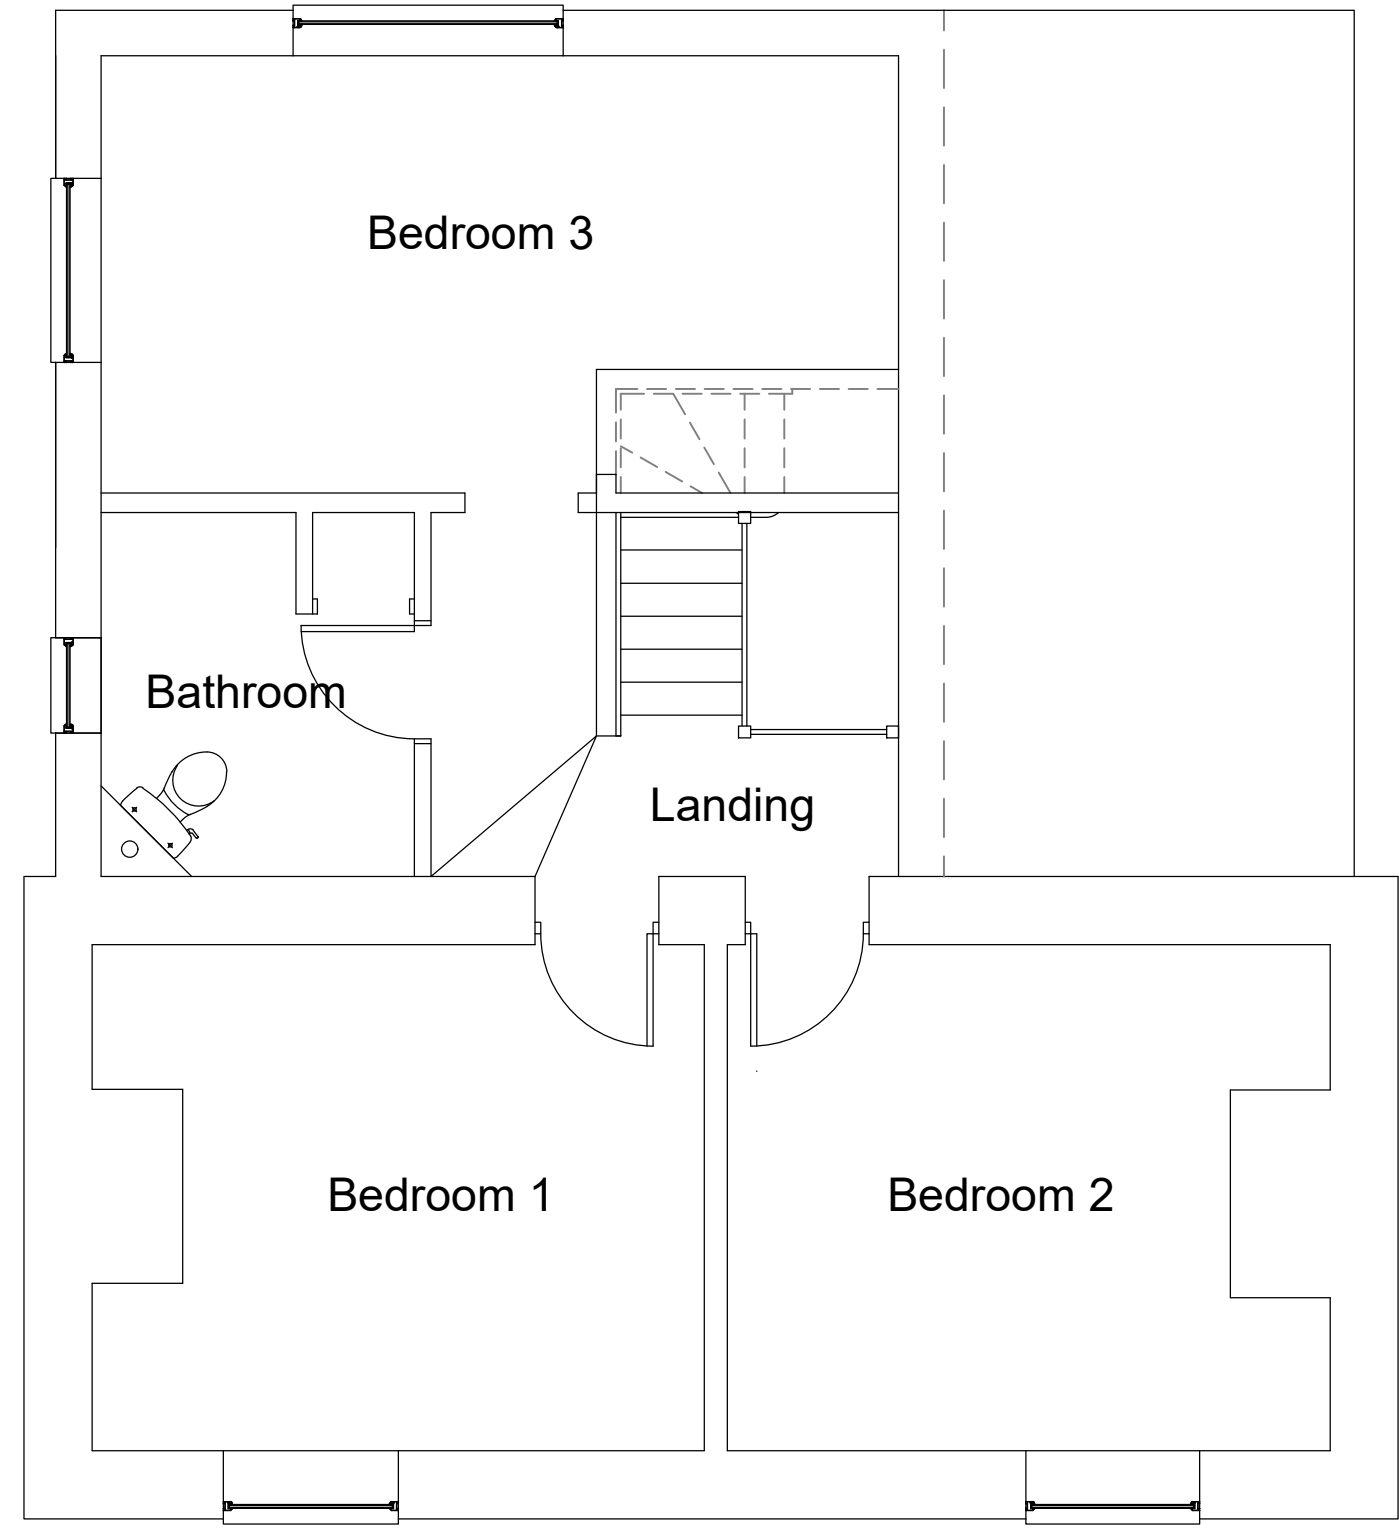

Do Not Scale!

Figured dimensions to be taken in preference to scaled dimensions

FIRST FLOOR PLAN

PROJECT:
Proposed Extension
Dursley Cross Cottage, Dursley Cross,
Longhope, Glos, GL17 0ND

DRG TITLE:
Existing First Floor Plan

JOB NO: 21.55 DRG NO: S02
SCALE: 1:50 @ A3 DRN BY: RG
DATE: April 2021 CKD BY: .