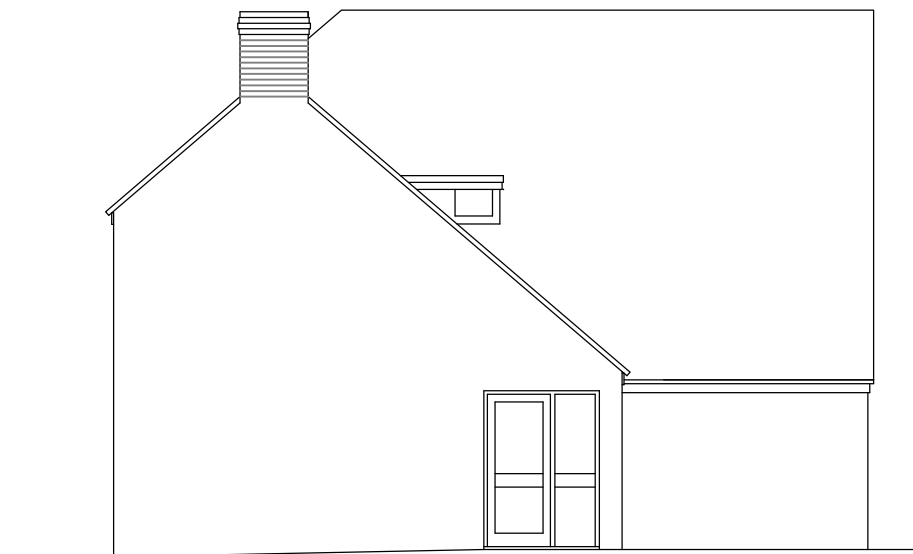

Do Not Scale!

Figured dimensions to be taken in preference to scaled dimensions

North East Elevations

South West Elevations

North West Elevations

South East Elevations

JOB NO: 21.55
SCALE: 1:100 @ A3
DATE: April 2021

DRG NO: S03
DRN BY: RG
CKD BY: .

PROJECT:
Proposed Extension
Dursley Cross Cottage, Dursley Cross,
Longhope, Glos, GL17 0ND

DRG TITLE:
Existing Elevations