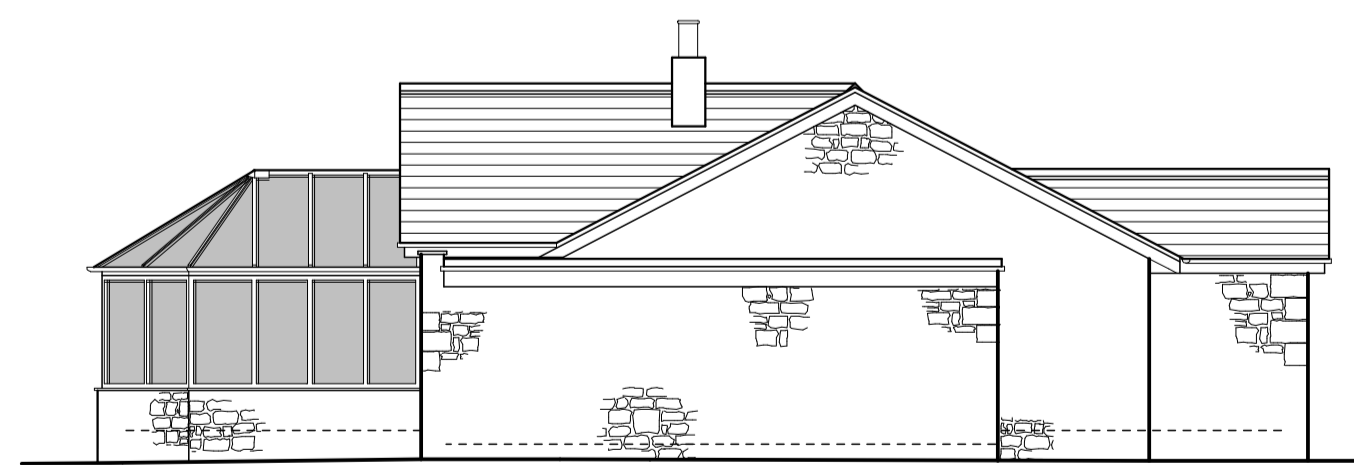

West Elevation

North Elevation

Section A-A

East Elevation

South Elevation

 <b>Building Design Solutions</b> <small>Simon S Beeby BSc(Hons) MRICS FRAV 01670 786091</small>	
Client	Elpha Lodge Ltd.
Job	Stonehaven, Red Row
Title	Existing Floor Plans, Elevations & Section 
Dwg. No.	213577-C
Date	Mar 2022
Rev.	Scale 1:100 @ A1