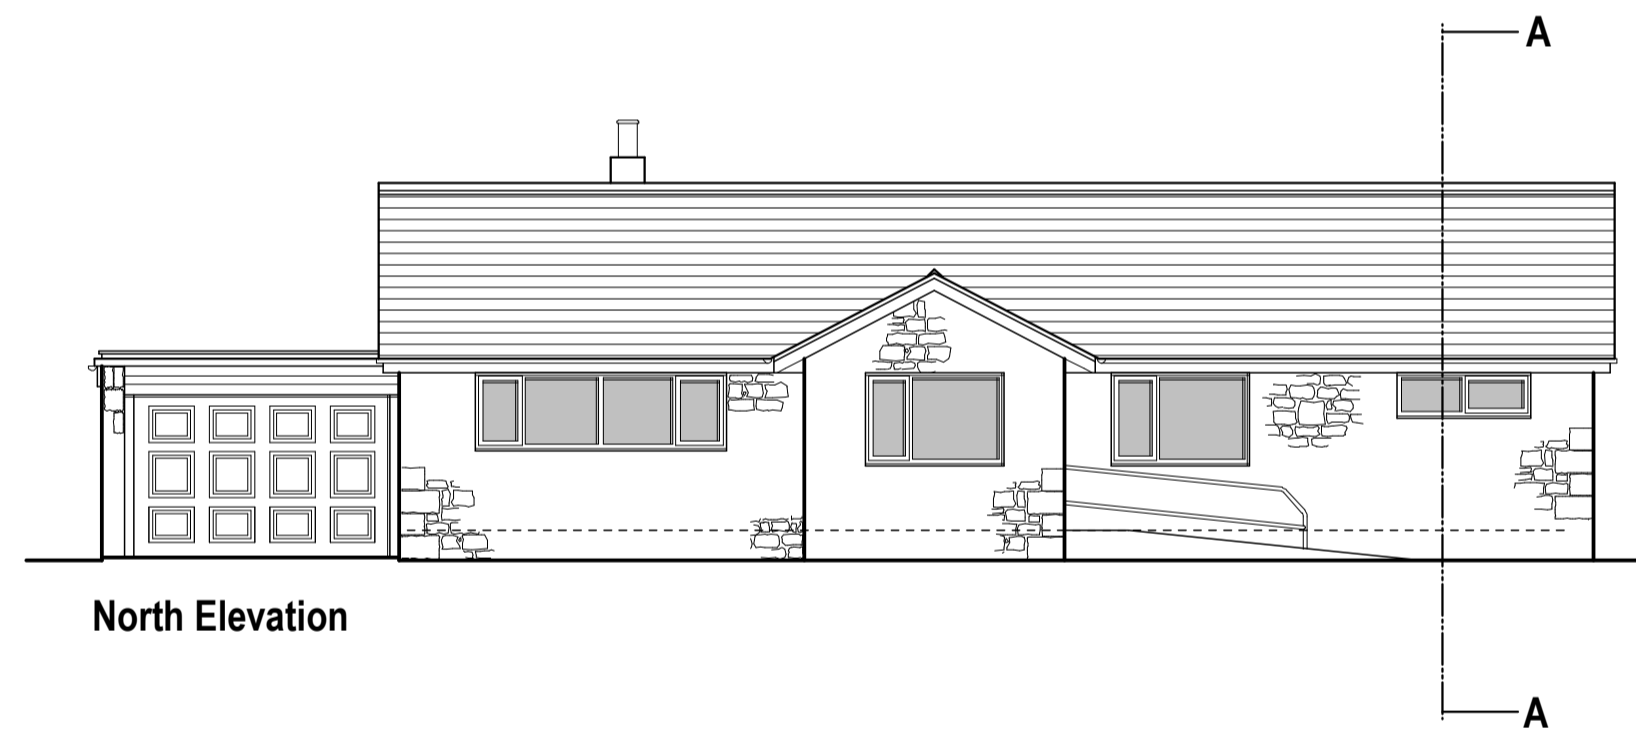

West Elevation

North Elevation

Section A-A

East Elevation

South Elevation

 <b>Building Design Solutions</b> <small>Simon S Beeby BSc(Hons) MRICS FRAV 01670 786091</small>	
Client	Elpha Lodge Ltd.
Job	Stonehaven, Red Row
Title	Existing Floor Plans, Elevations & Section 
Dwg. No.	213577-C
Date	Mar 2022
Rev.	Scale 1:100 @ A1