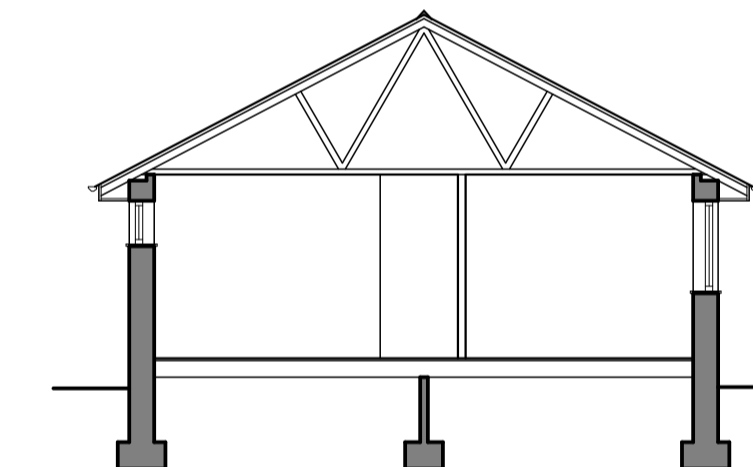

West Elevation

North Elevation

Section A-A

East Elevation

South Elevation

 <b>Building Design Solutions</b> <small>Simon S Beeby BSc(Hons) MRICS FRAV 01670 786091</small>	
Client	Elpha Lodge Ltd.
Job	Stonehaven, Red Row
Title	Existing Floor Plans, Elevations & Section 
Dwg. No.	213577-C
Date	Mar 2022
Rev.	Scale 1:100 @ A1