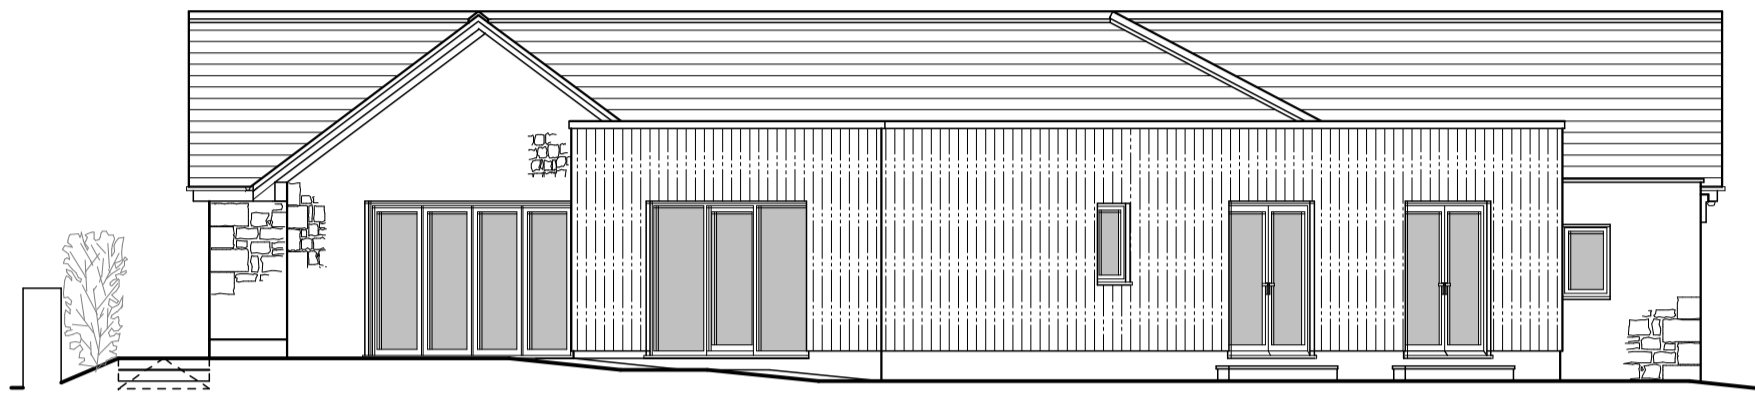

North Elevation

East Elevation

Section B-B

West Elevation

South Elevation

 <b>Building Design Solutions</b>	
<small>Simon S Beeby BSc(Hons) MRICS FAAV 01670 786091</small>	
Client	Elpha Lodge Ltd.
Job	Stonehaven, Red Row
Title	Proposed Floor Plans, Elevations & Section 
Drg. No.	213577-D
Date	Mar 2022
Rev.	Scale 1:100 @ A1