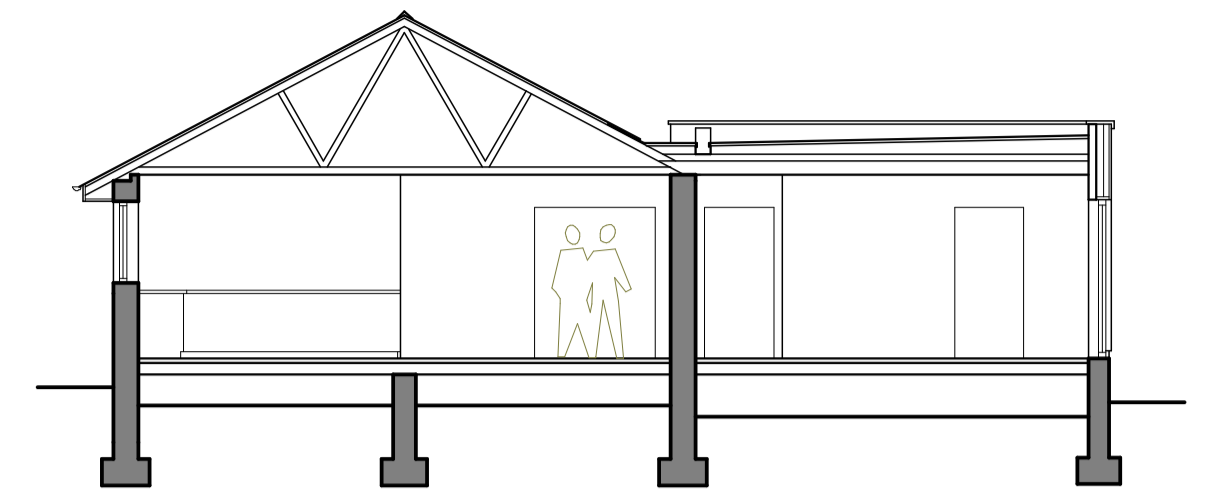

North Elevation

East Elevation

Section B-B

West Elevation

South Elevation

 <b>Building Design Solutions</b>	
<small>Simon S Beeby BSc(Hons) MRICS FAAV 01670 786091</small>	
Client	Elpha Lodge Ltd.
Job	Stonehaven, Red Row
Title	Proposed Floor Plans, Elevations & Section 
Drg. No.	213577-D
Date	Mar 2022
Rev.	Scale 1:100 @ A1