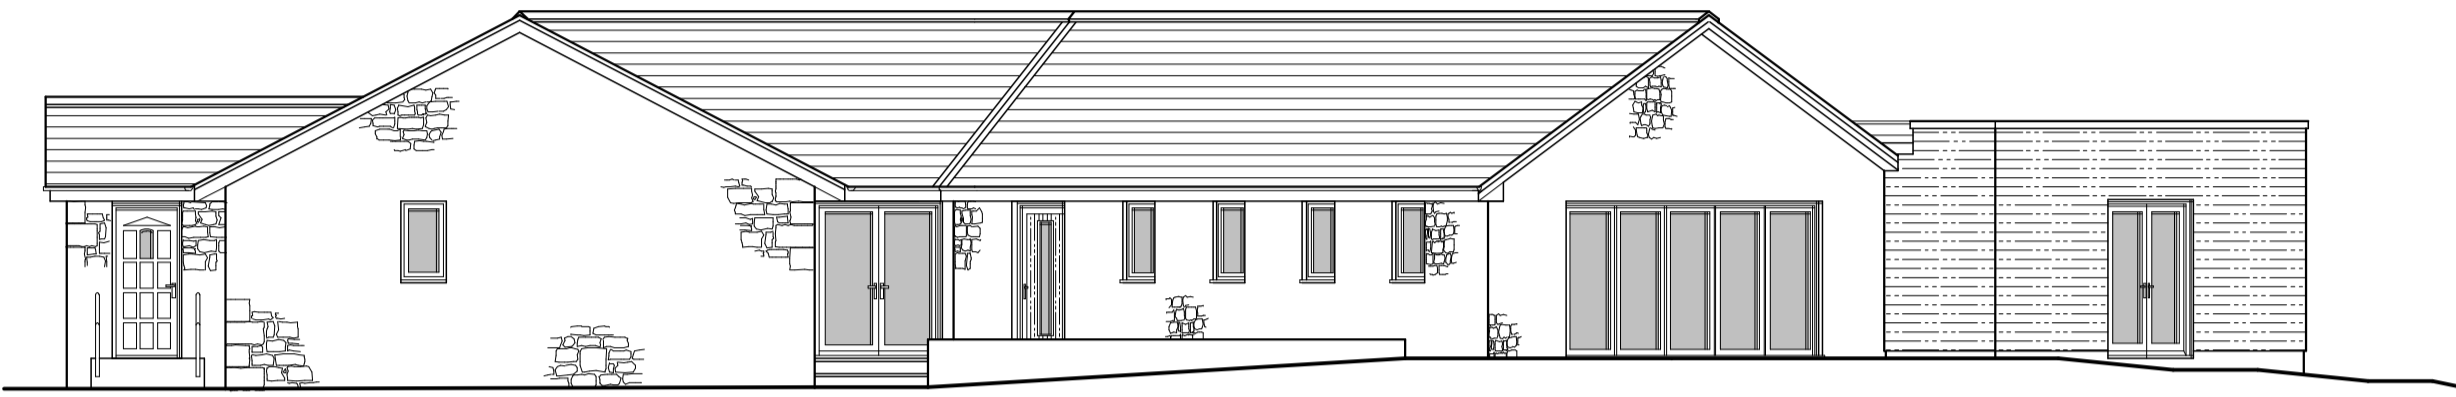

North Elevation

East Elevation

Section B-B

West Elevation

South Elevation

 <b>Building Design Solutions</b>	
<small>Simon S Beeby BSc(Hons) MRICS FAAV 01670 786091</small>	
Client	Elpha Lodge Ltd.
Job	Stonehaven, Red Row
Title	Proposed Floor Plans, Elevations & Section 
Drg. No.	213577-D
Date	Mar 2022
Rev.	Scale 1:100 @ A1