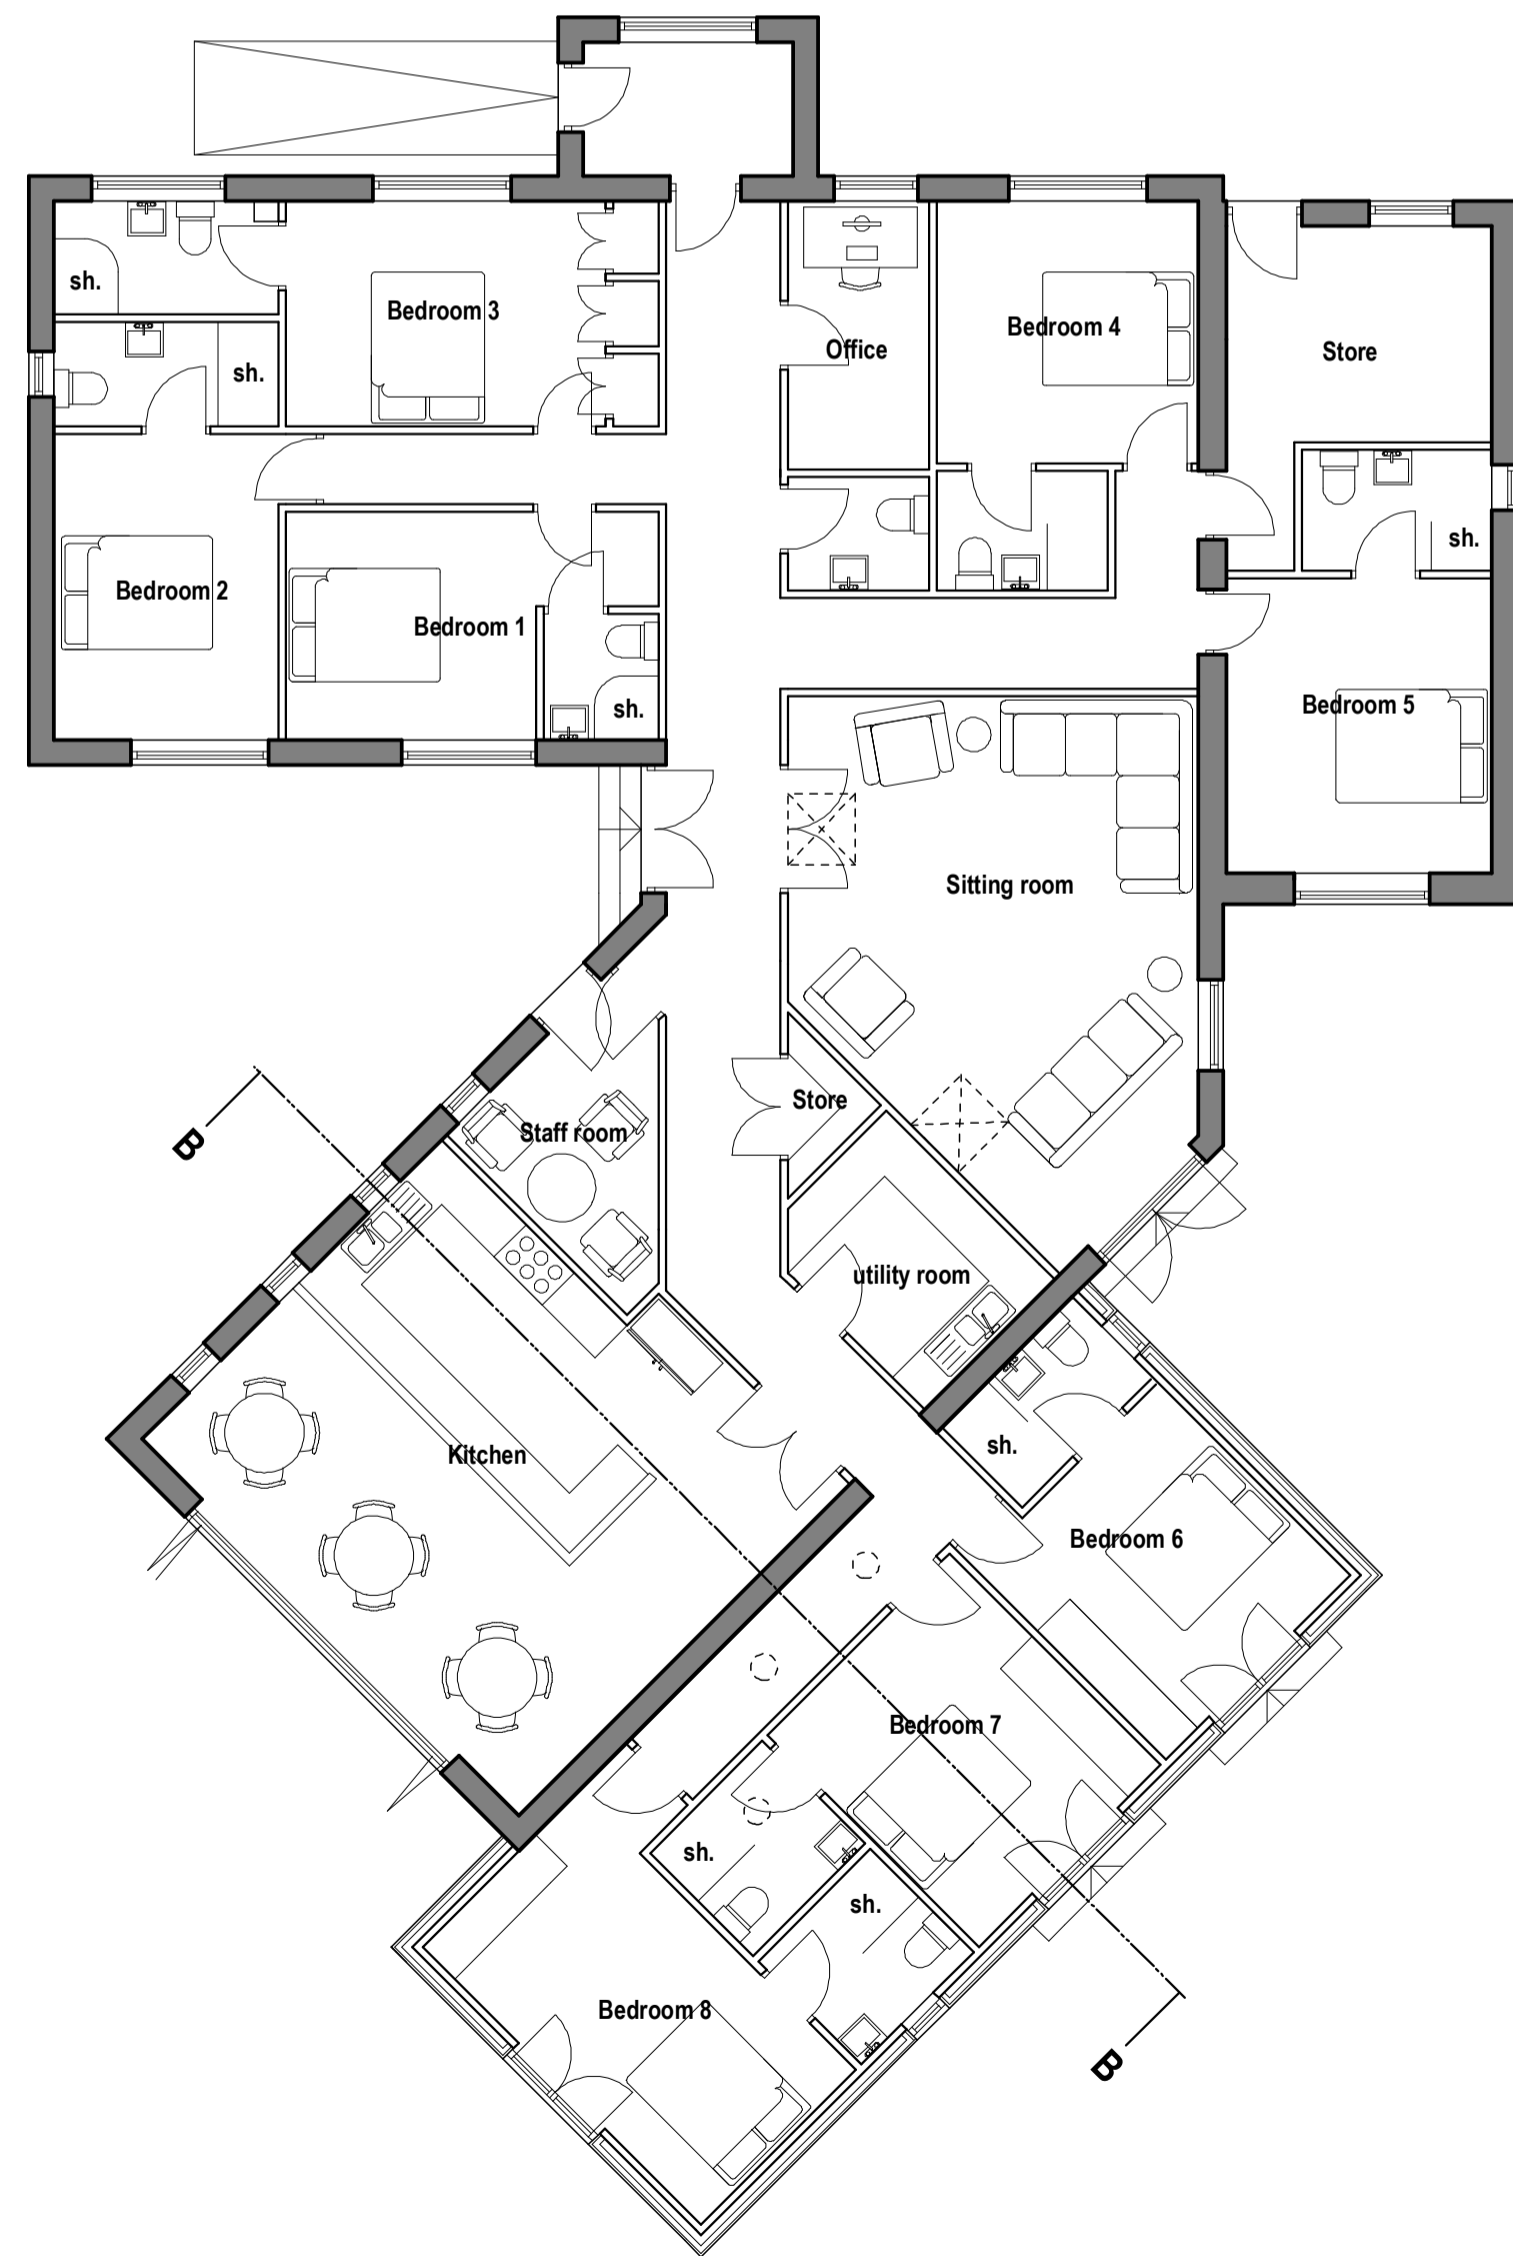

North Elevation

East Elevation

Section B-B

West Elevation

South Elevation

 <b>Building Design Solutions</b>	
<small>Simon S Beeby BSc(Hons) MRICS FAAV 01670 786091</small>	
Client	Elpha Lodge Ltd.
Job	Stonehaven, Red Row
Title	Proposed Floor Plans, Elevations & Section 
Drg. No.	213577-D
Date	Mar 2022
Rev.	Scale 1:100 @ A1