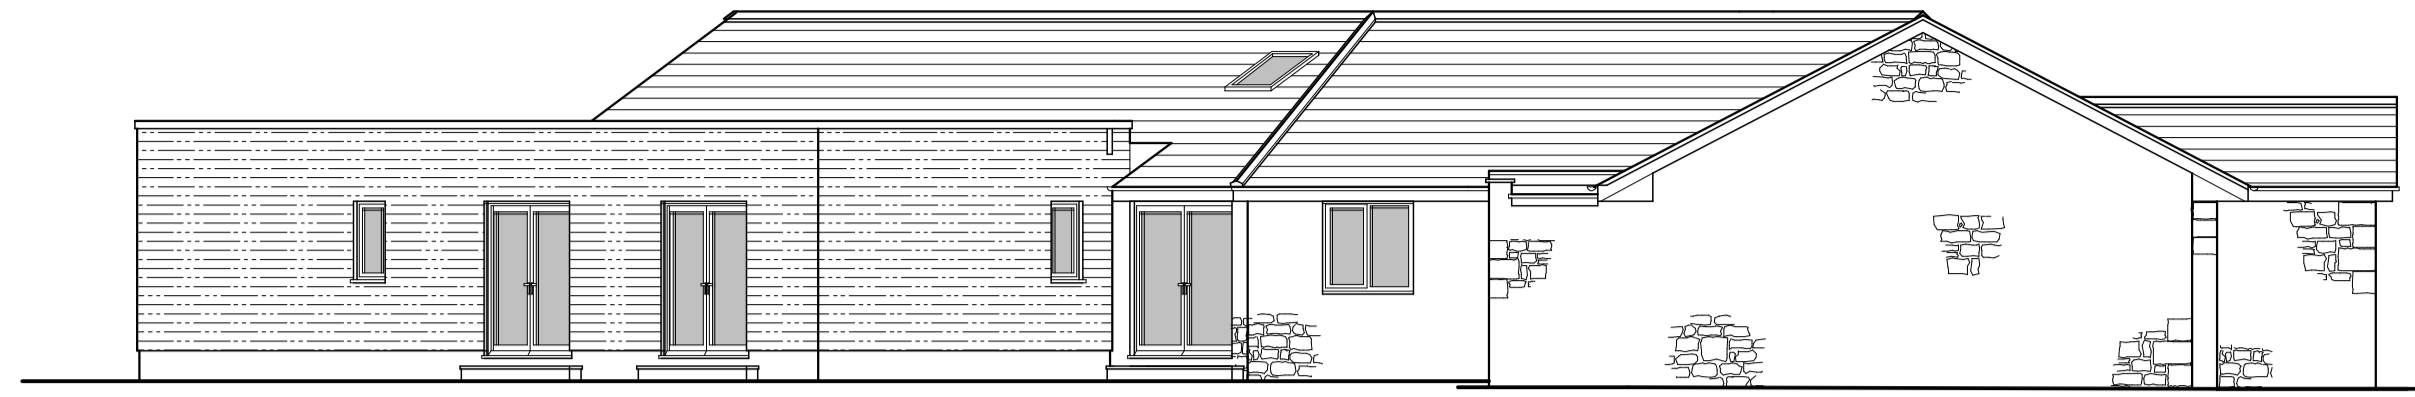

North Elevation

East Elevation

Section B-B

West Elevation

South Elevation

 <b>Building Design Solutions</b>	
<small>Simon S Beeby BSc(Hons) MRICS FAAV 01670 786091</small>	
Client	Elpha Lodge Ltd.
Job	Stonehaven, Red Row
Title	Proposed Floor Plans, Elevations & Section 
Drg. No.	213577-D
Date	Mar 2022
Rev.	Scale 1:100 @ A1