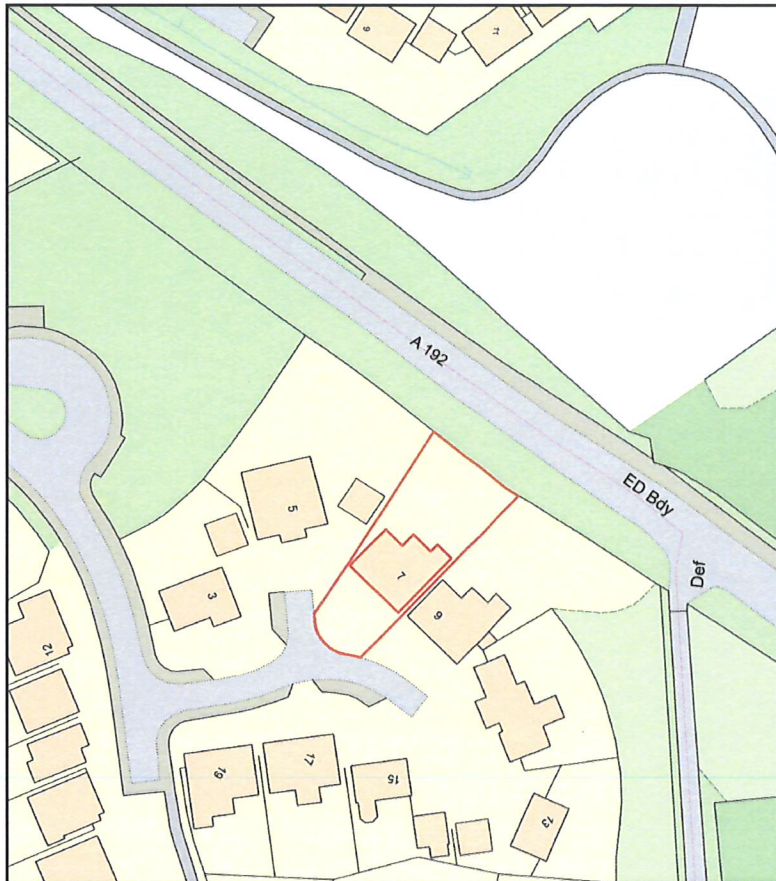

1. SITE LOCATION PLAN

7 Eglington Way

Plan Produced for: Planning application
Date Produced: 29 Dec 2021
Plan Reference Number: TQRQM21363142231555
Scale: 1:1250 @ A4