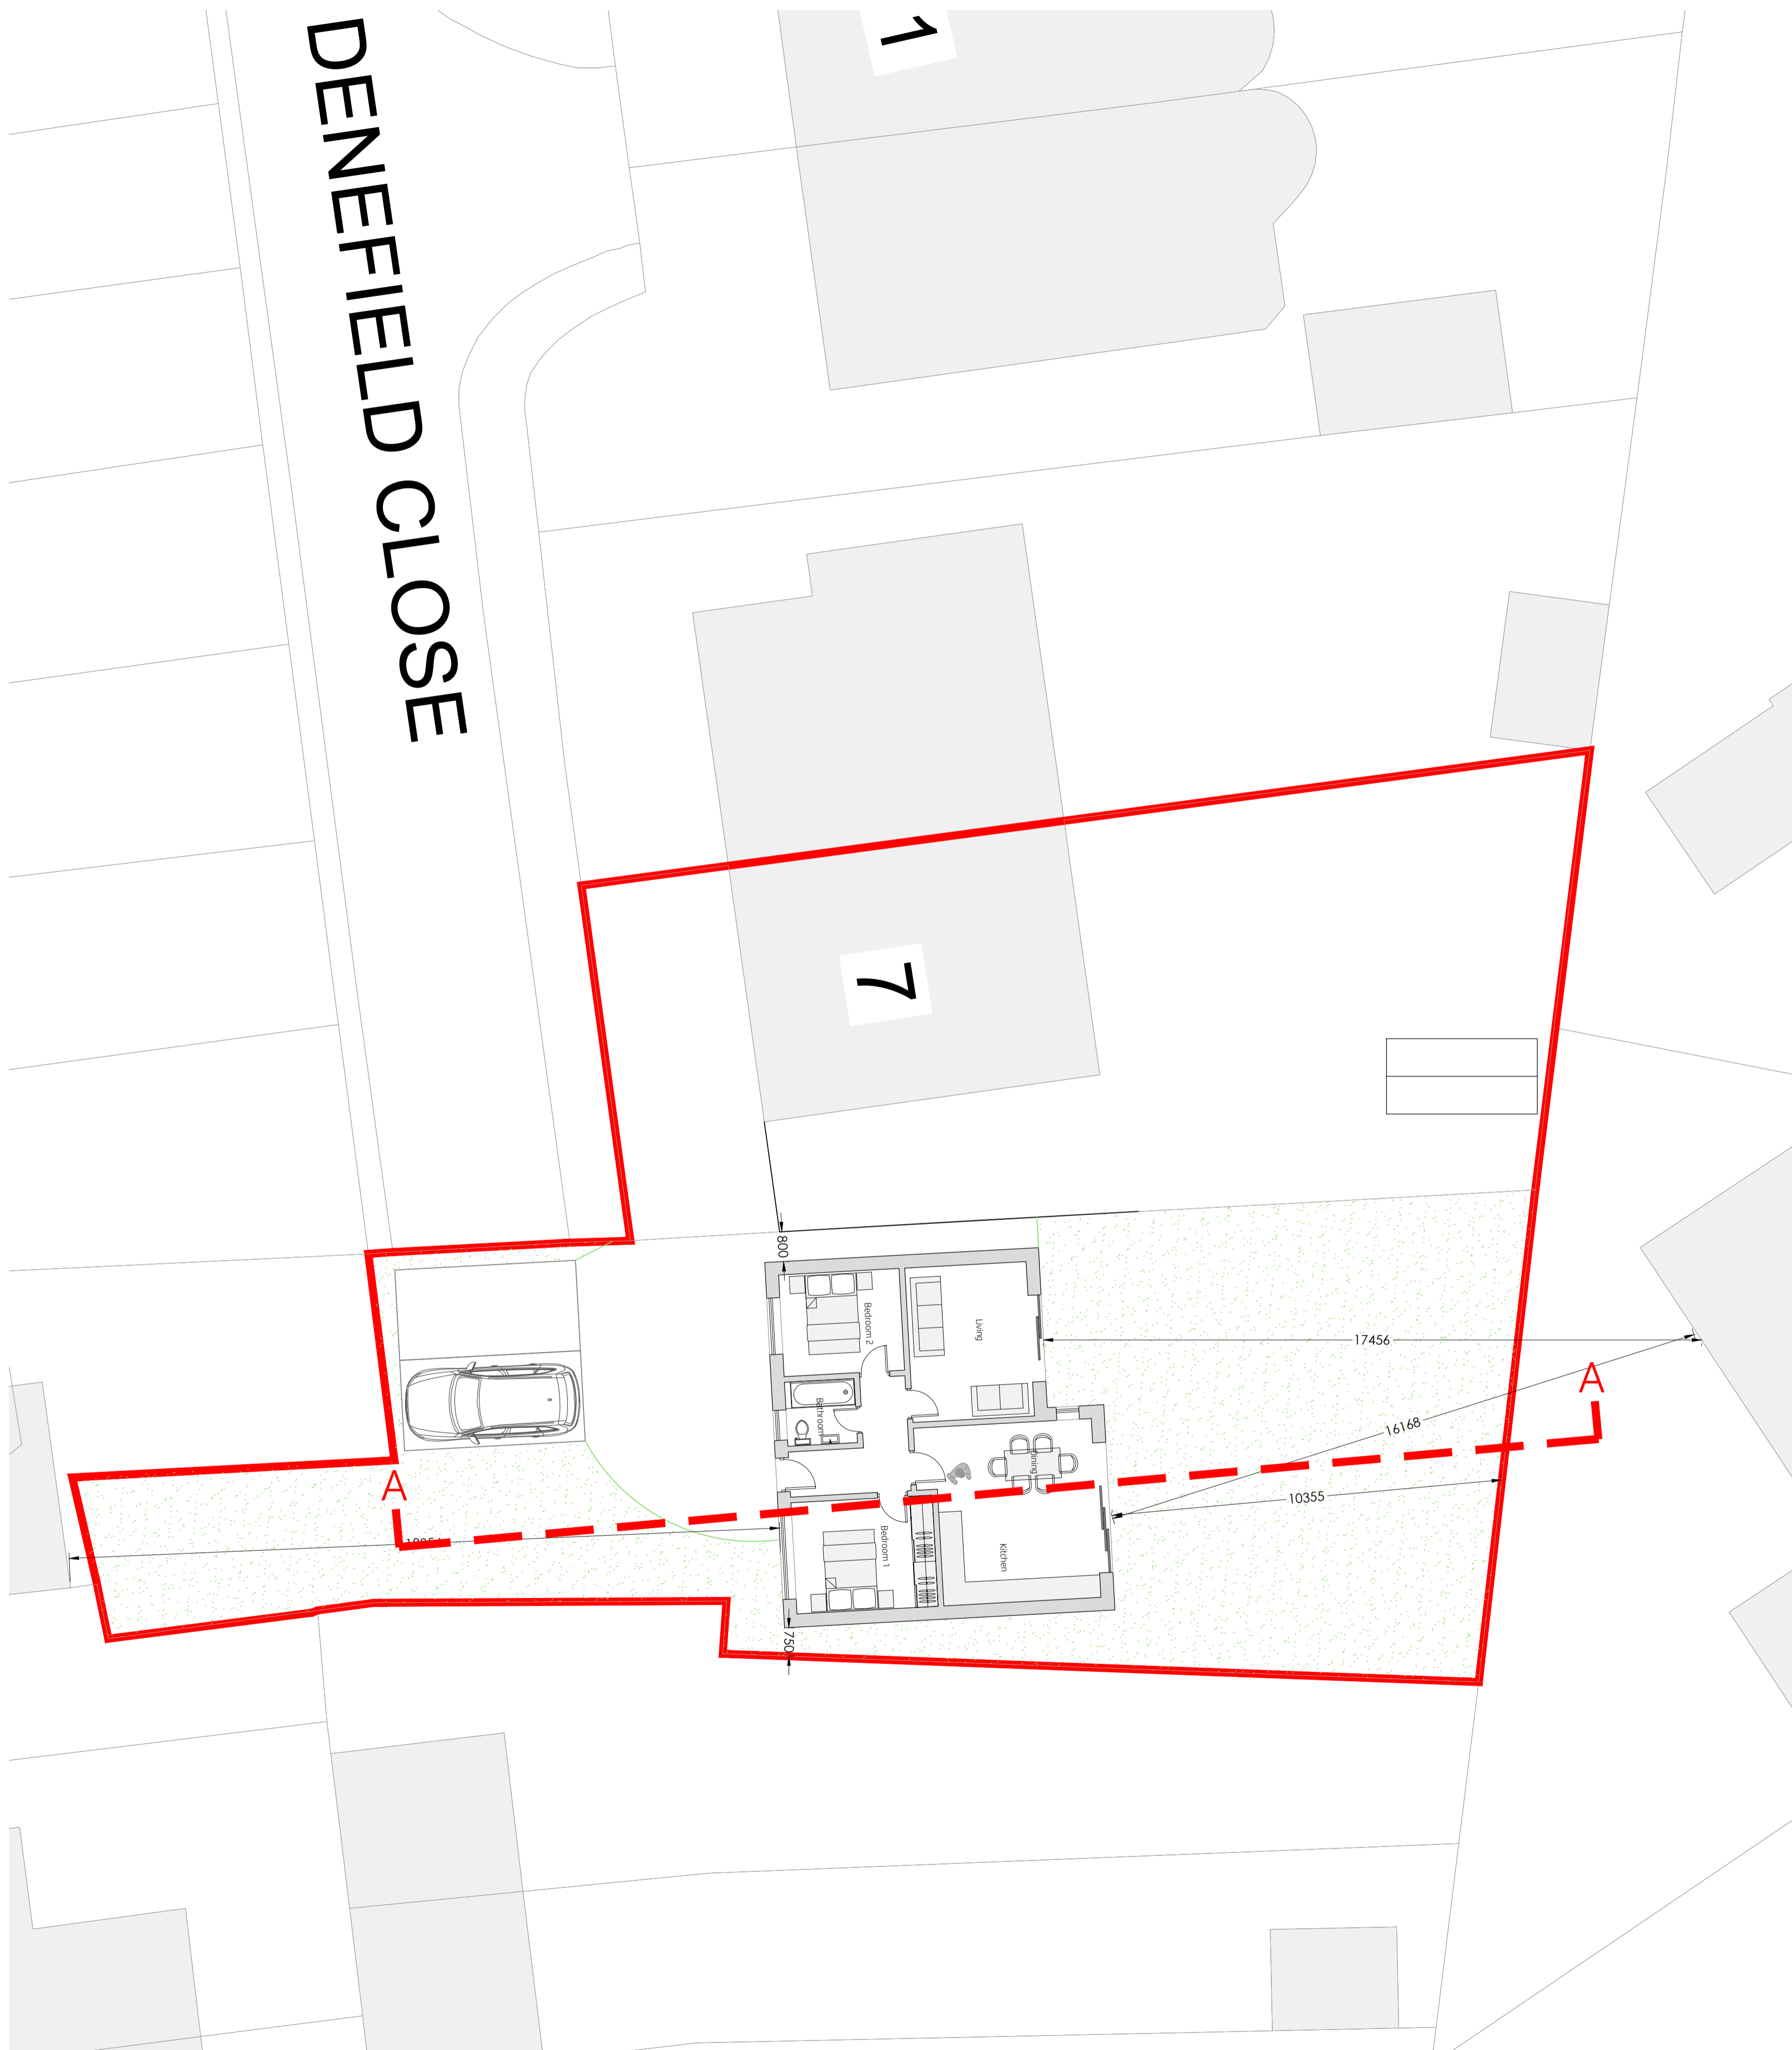

DENEFIELD CLOSE

Proposed Site Plan 1:100

Existing Site Location Plan 1:500

Existing Site Section A_A
1:100

Proposed Site Section A_A
1:100

Site Plans

kieranhibbsarchitecture
27 Pioneer Road
Macclesfield
SK11 7ZB

kieranhibbs@gmail.com
Mobile: 07584049322

project
Denefield Close
Marple Bridge
SK6 5EU

kieranhibbsarchitecture

revision	description	date
A	distance to Winfield Grove dwellings added + footprints reduced	10.06.2021
B	For Planning	15.07.2021
C	demise lines adjusted - driveway to no.7 retained	12.08.2021
D	site sections added	12.10.2021
E	updated to single bungalow scheme	06.04.2022

date scale drawn by
Apr 2021 as shown@A1 kkh

drawing number
KH241-001