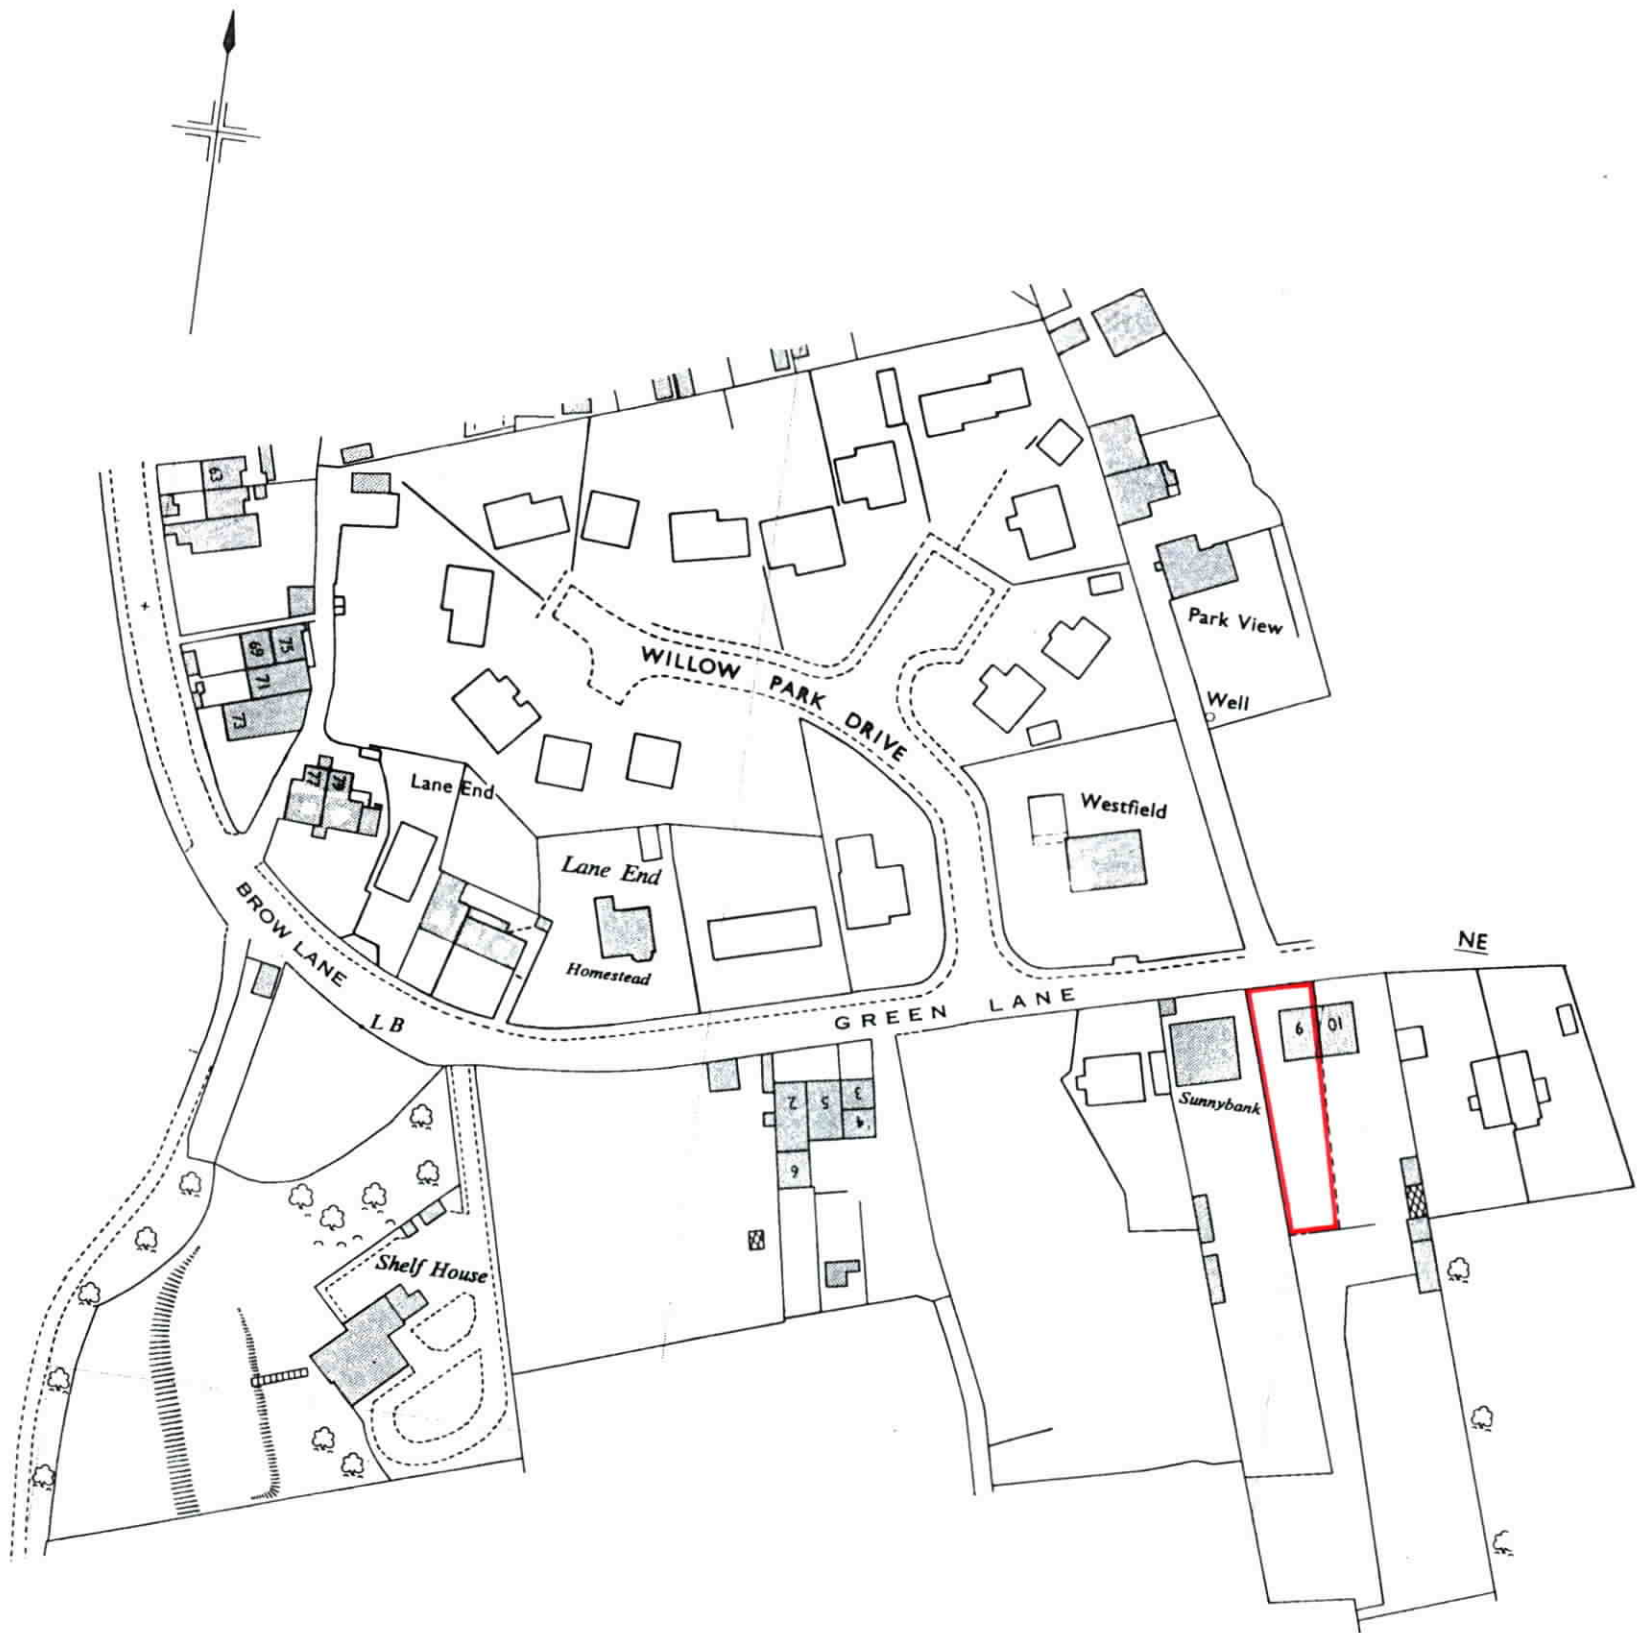

H.M. LAND REGISTRY		TITLE NUMBER	
		WYK 6 5 3 3 1 1	
ORDNANCE SURVEY PLAN REFERENCE	SE 1228	SECTION K	Scale 1/1250
COUNTY WEST YORKSHIRE	DISTRICT CALDERDALE	© Crown copyright 1981	

This is a copy of the title plan on 30 SEP 2021 at 18:09:12. This copy does not take account of any application made after that time even if still pending in HM Land Registry when this copy was issued.

This copy is not an 'Official Copy' of the title plan. An official copy of the title plan is admissible in evidence in a court to the same extent as the original. A person is entitled to be indemnified by the registrar if he or she suffers loss by reason of a mistake in an official copy. If you want to obtain an official copy, the HM Land Registry web site explains how to do this.

HM Land Registry endeavours to maintain high quality and scale accuracy of title plan images. The quality and accuracy of any print will depend on your printer, your computer and its print settings. This title plan shows the general position, not the exact line, of the boundaries. It may be subject to distortions in scale. Measurements scaled from this plan may not match measurements between the same points on the ground.