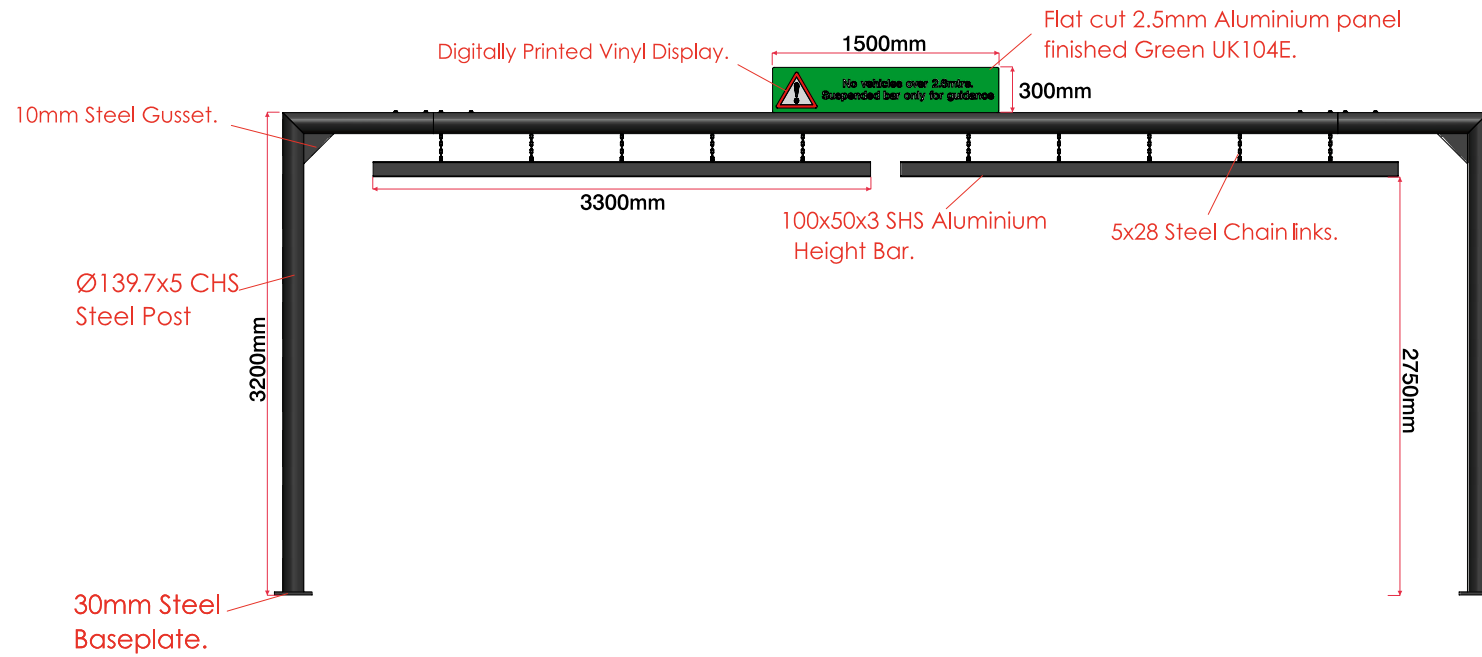

Goal Post Height Restrictor and COD/Canopy
Digital Drive Thru Lane

COD & Canopy with Double Digital Menu Board