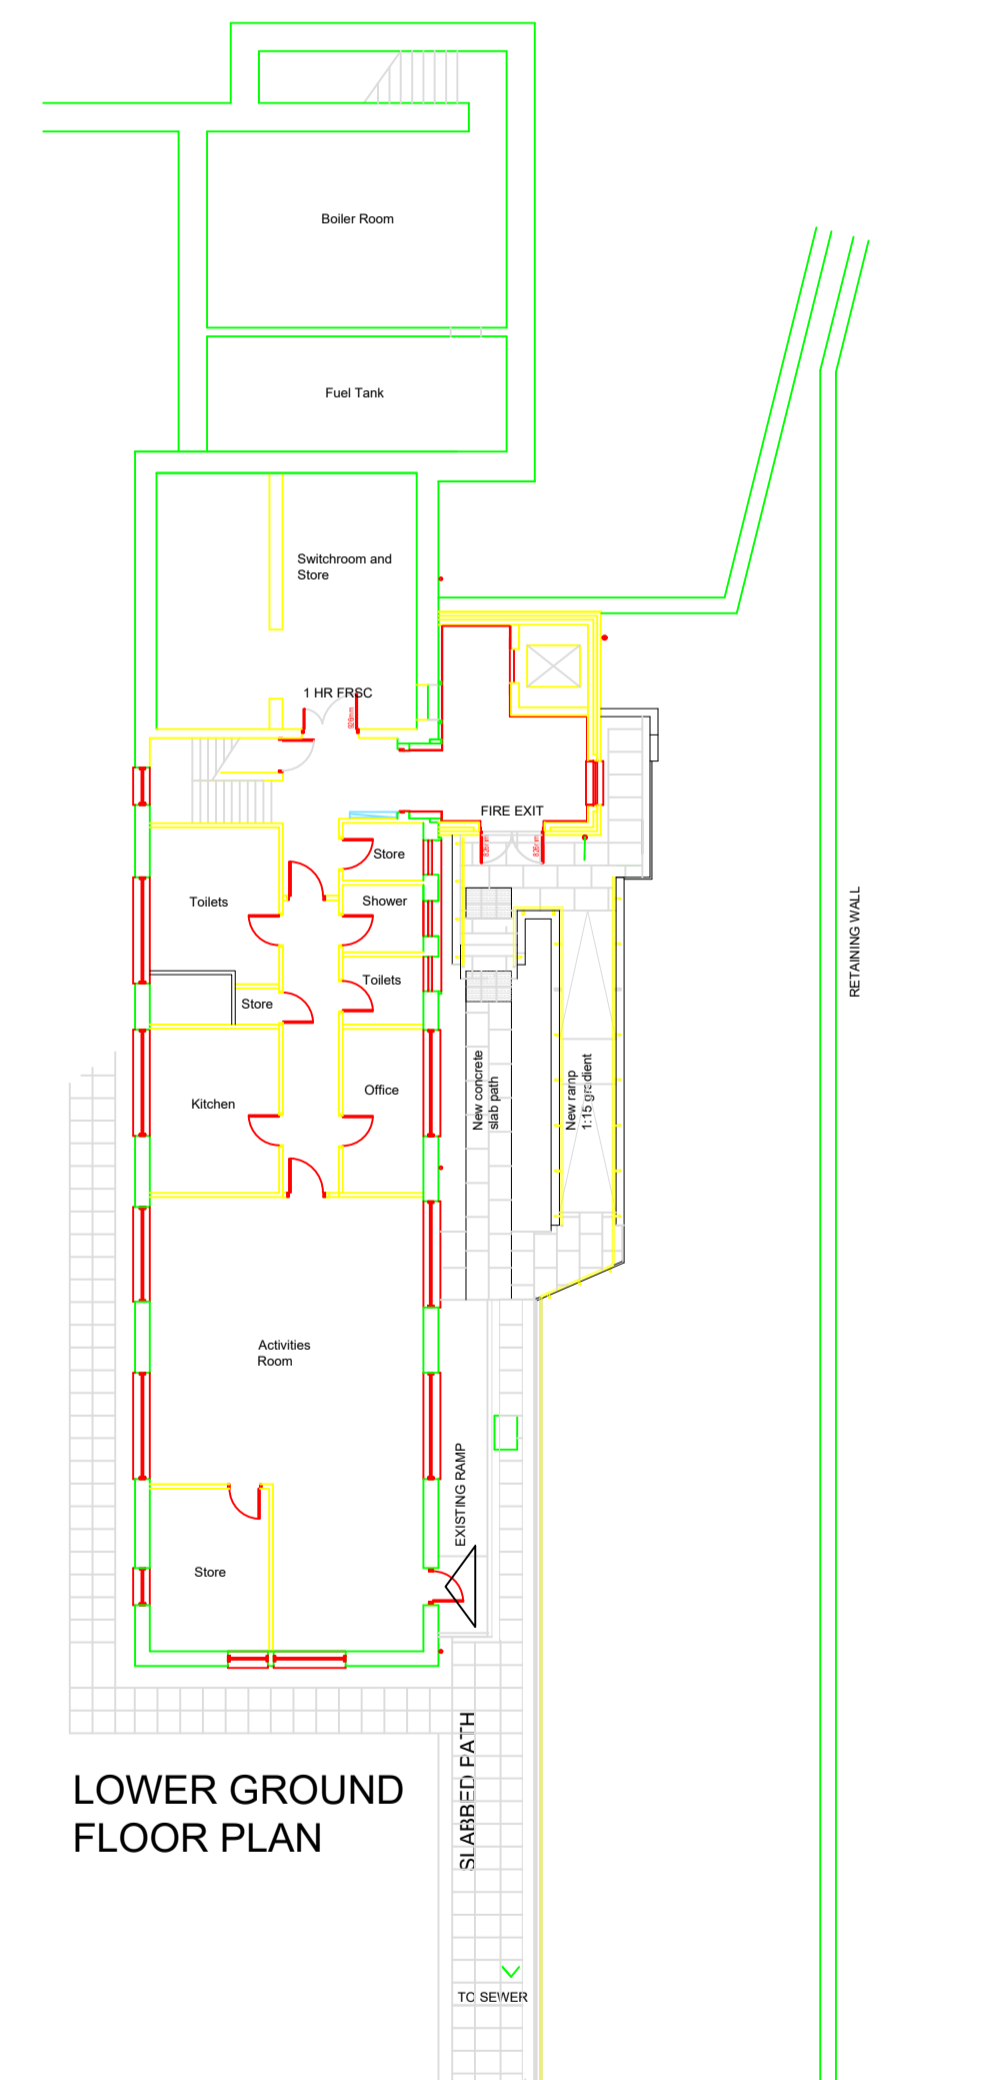

FIRST FLOOR PLAN

GROUND FLOOR PLAN

LOWER GROUND FLOOR PLAN

**ABERDEEN
CITY COUNCIL**

**CORPORATE LANDLORD
RESOURCES**

Marischal College, Second Floor South,
Business Hub 10, Broad Street,
Aberdeen, AB10 1AB

ABERDEEN CITY COUNCIL

ROSEHILL HOUSE

EXISTING FLOOR PLANS

JULY 2018 1:200 @ A1

DD

1565 - 001