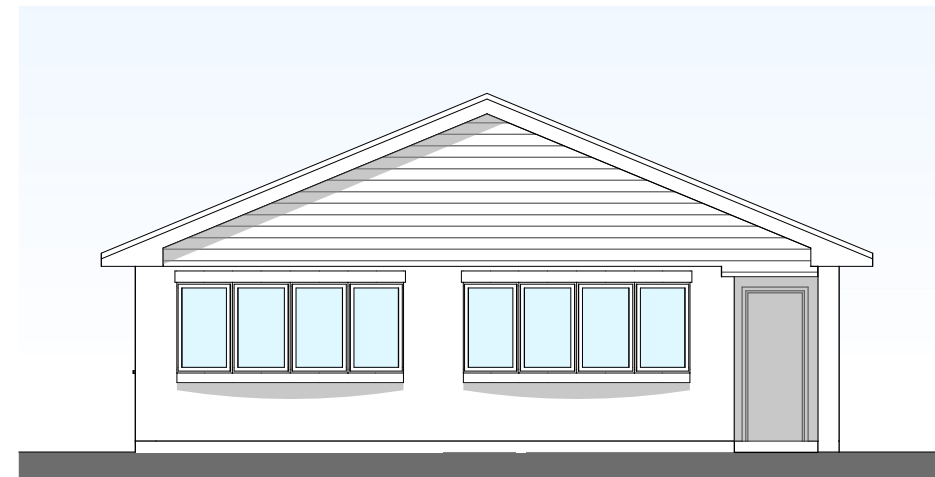

Proposed North Elevation

Proposed South Elevation

Proposed West Elevation

Proposed East Elevation

Revisions

acmarchitects ltd.

3 Ash Road, Ashurst, Southampton, Hants, SO40 7AT
T 023 8029 2751 E alan.acmltd@gmail.com

Project	Proposed Extensions and Alterations to 'Paddock View', Pollards Moor Road, Copythorne, Southampton, SO40 2NZ		
Client	Mr & Mrs P Kingston	Date	04/22
Drawing Title	Proposed Elevations	Scale	1:100@A3
		Drawn	AM
		Checked	
		Drawing no.	2045-02-07