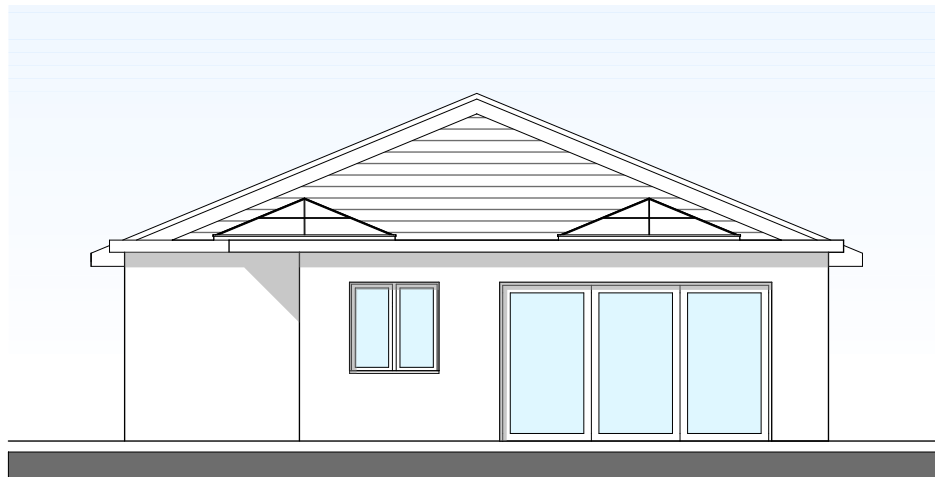

Proposed North Elevation

Proposed South Elevation

Proposed West Elevation

Proposed East Elevation

Revisions

acmarchitects ltd.

3 Ash Road, Ashurst, Southampton, Hants, SO40 7AT
T 023 8029 2751 E alan.acmltd@gmail.com

Project	Proposed Extensions and Alterations to 'Paddock View', Pollards Moor Road, Copythorne, Southampton, SO40 2NZ		
Client	Mr & Mrs P Kingston	Date	04/22
Drawing Title	Proposed Elevations	Scale	1:100@A3
		Drawn	AM
		Checked	
		Drawing no.	2045-02-07