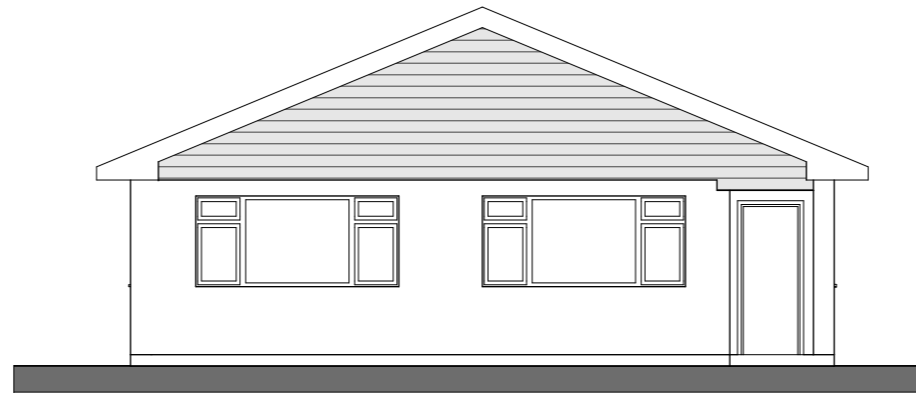

Existing North Elevation

Existing South Elevation

Existing West Elevation

Existing East Elevation

Existing Floor Plan

| Revisions |
|-----------|
| |

acmarchitects ltd.

3 Ash Road, Ashurst, Southampton, Hants, SO40 7AT
 T 023 8029 2751 E alan.acmltd@gmail.com

| | | | |
|----------------------|--|--------------------|-------------------|
| Project | Proposed Extensions and Alterations to 'Paddock View', Pollards Moor Road, Copythorne, Southampton, SO40 2NZ | | |
| Client | Mr & Mrs P Kingston | Date | 07/21 |
| Drawing Title | Existing Elevations | Drawn | AM |
| | | Scale | 1:100@A3 |
| | | Checked | |
| | | Drawing no. | 2045-02-06 |