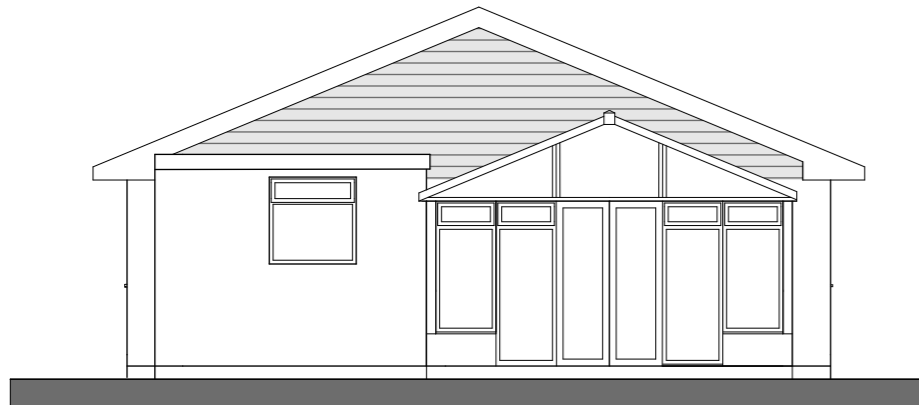

Existing North Elevation

Existing South Elevation

Existing West Elevation

Existing East Elevation

Existing Floor Plan

| Revisions |
|-----------|
| |

acmarchitects ltd.

3 Ash Road, Ashurst, Southampton, Hants, SO40 7AT
 T 023 8029 2751 E alan.acmltd@gmail.com

| | | | |
|----------------------|--|--------------------|-------------------|
| Project | Proposed Extensions and Alterations to 'Paddock View', Pollards Moor Road, Copythorne, Southampton, SO40 2NZ | | |
| Client | Mr & Mrs P Kingston | Date | 07/21 |
| Drawing Title | Existing Elevations | Drawn | AM |
| | | Scale | 1:100@A3 |
| | | Checked | |
| | | Drawing no. | 2045-02-06 |