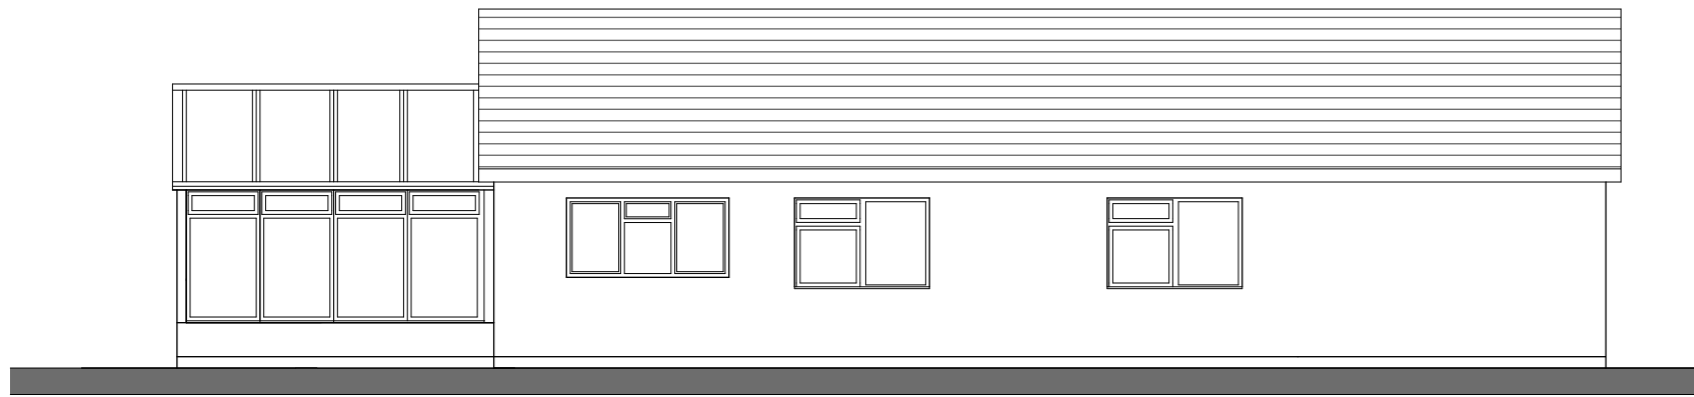

Existing North Elevation

Existing South Elevation

Existing West Elevation

Existing East Elevation

Existing Floor Plan

| Revisions |
|-----------|
| |

acmarchitects ltd.

3 Ash Road, Ashurst, Southampton, Hants, SO40 7AT
 T 023 8029 2751 E alan.acmltd@gmail.com

| | | | |
|----------------------|--|--------------------|-------------------|
| Project | Proposed Extensions and Alterations to 'Paddock View', Pollards Moor Road, Copythorne, Southampton, SO40 2NZ | | |
| Client | Mr & Mrs P Kingston | Date | 07/21 |
| Drawing Title | Existing Elevations | Drawn | AM |
| | | Scale | 1:100@A3 |
| | | Checked | |
| | | Drawing no. | 2045-02-06 |