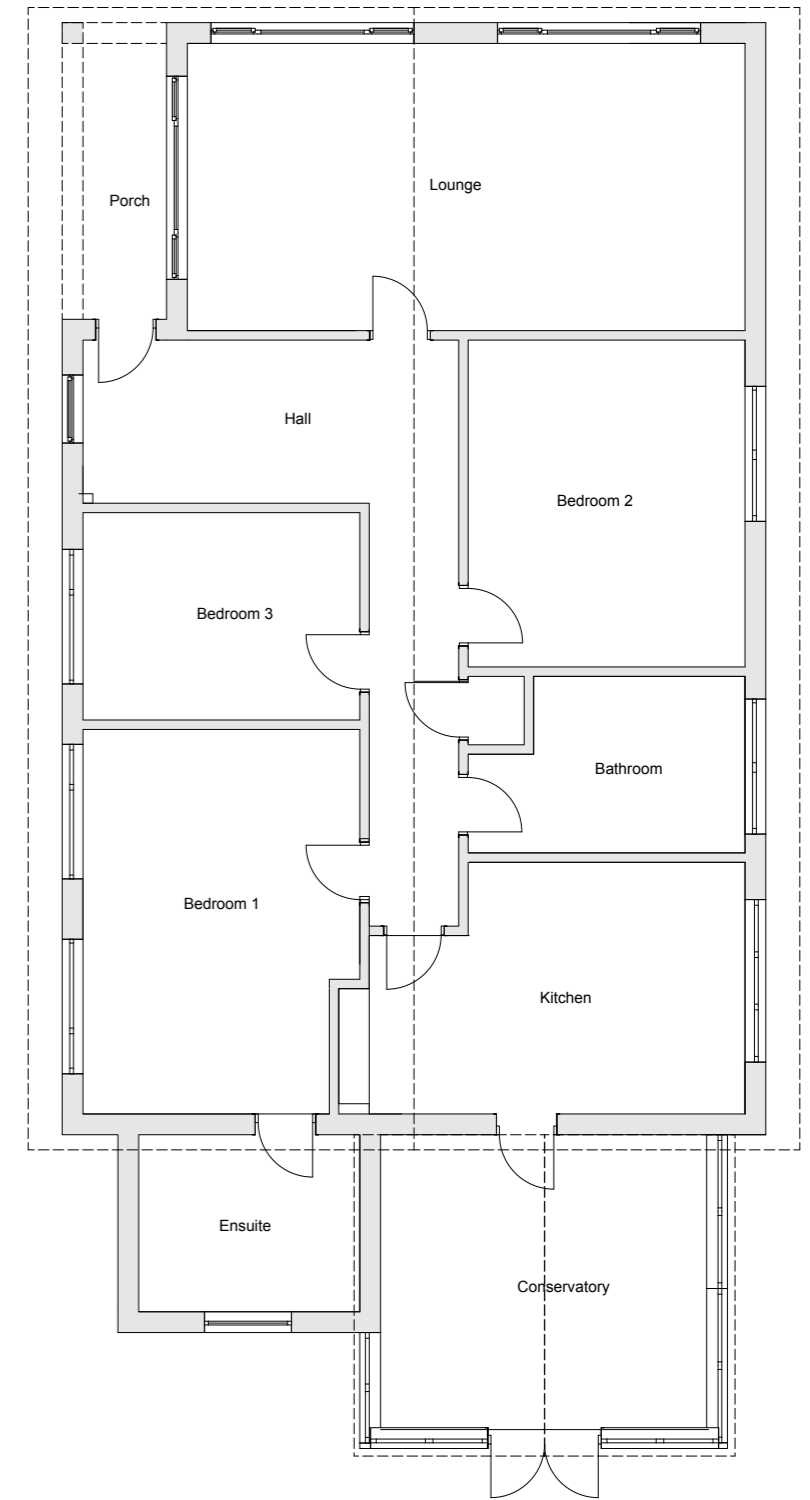

Existing North Elevation

Existing South Elevation

Existing West Elevation

Existing East Elevation

Existing Floor Plan

| Revisions |
|-----------|
| |

acmarchitects ltd.

3 Ash Road, Ashurst, Southampton, Hants, SO40 7AT
 T 023 8029 2751 E alan.acmltd@gmail.com

| | | | |
|----------------------|--|--------------------|-------------------|
| Project | Proposed Extensions and Alterations to 'Paddock View', Pollards Moor Road, Copythorne, Southampton, SO40 2NZ | | |
| Client | Mr & Mrs P Kingston | Date | 07/21 |
| Drawing Title | Existing Elevations | Drawn | AM |
| | | Scale | 1:100@A3 |
| | | Checked | |
| | | Drawing no. | 2045-02-06 |