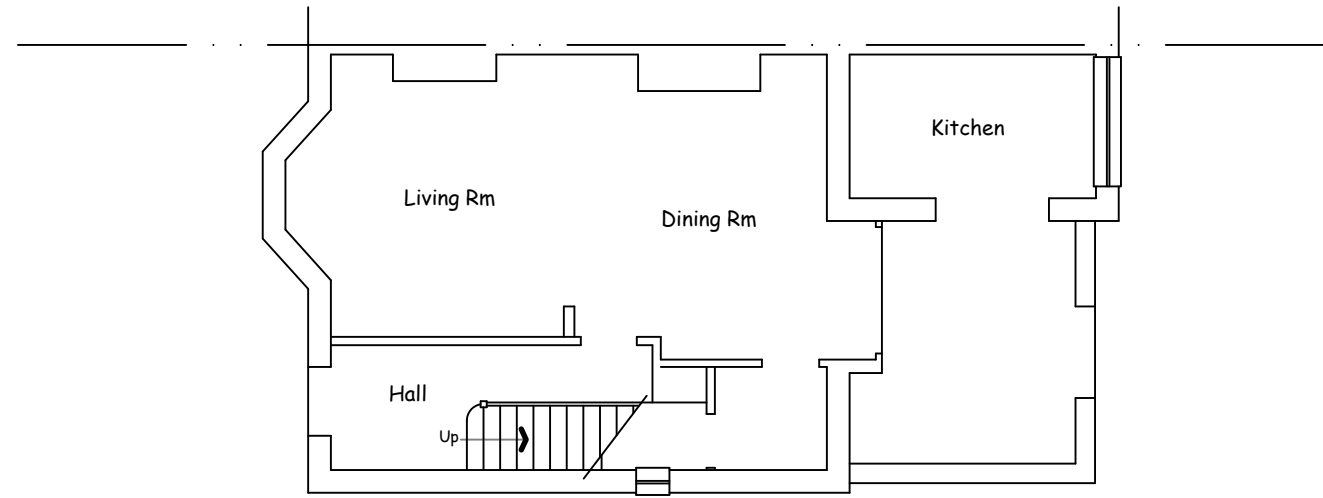

78, Nasmyth Ave, Denton

EXISTING GROUND FLOOR PLAN scale 1:50

EXISTING FIRST FLOOR PLAN scale 1:50

EXISTING LOFT FLOOR PLAN scale 1:50