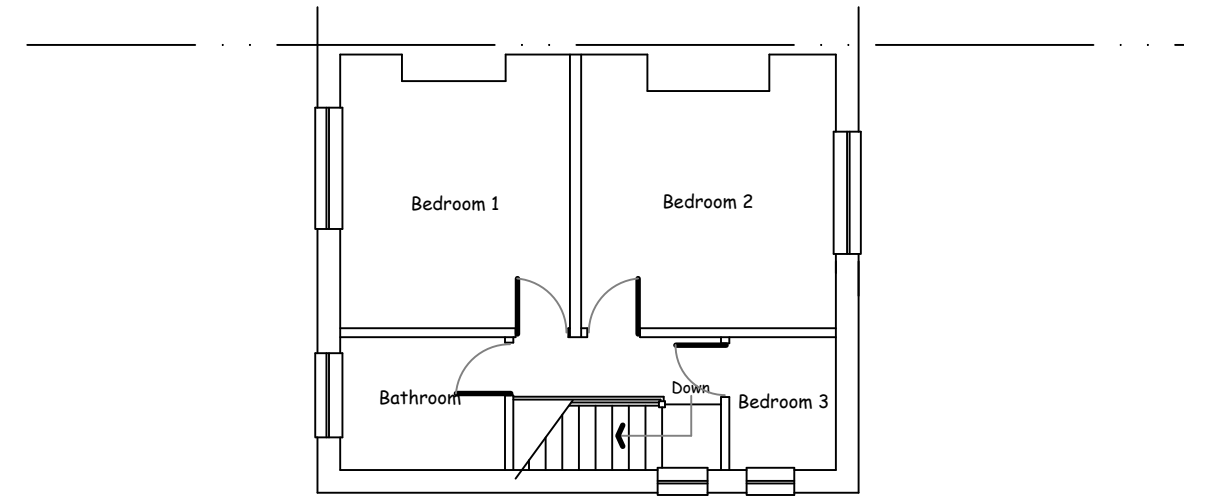

78, Nasmyth Ave, Denton

EXISTING GROUND FLOOR PLAN scale 1:50

EXISTING FIRST FLOOR PLAN scale 1:50

EXISTING LOFT FLOOR PLAN scale 1:50