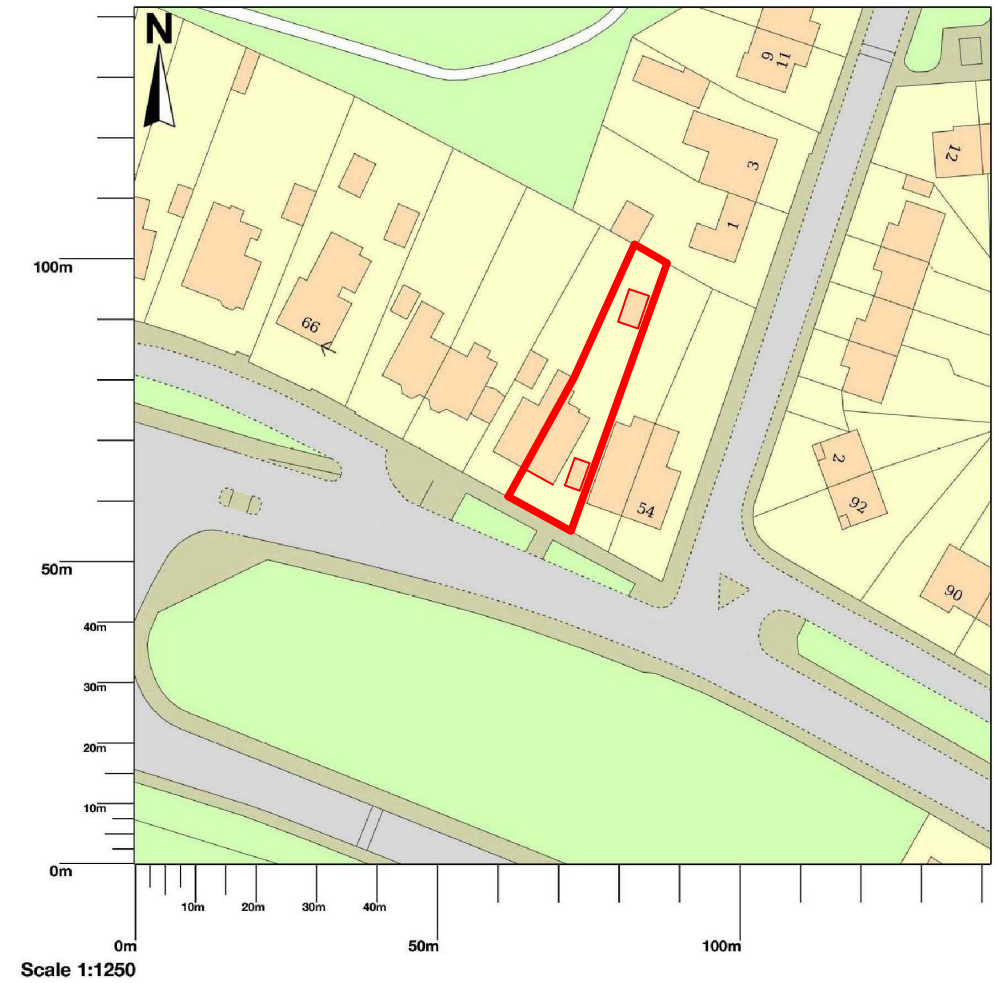

58 Townhead Road, Coatbridge, ML5 2HU

SITE PLAN 1:200

LOCATION PLAN 1:1250

Rev	Date	Details
Paul Innes Construction Design 47 Agnew Avenue Coatbridge ML5 3QD 07762 562628 email : paulinnes62@outlook.com		
Planning Proposed Alterations At 58 Townhead Road Coatbridge ML5 2HU For Mr & Mrs B Mulholland		
Scale		Drawn By
1:50	A3	Paul M Innes
Date		Drawing No.
17-01-22		211203 - P01
		Rev