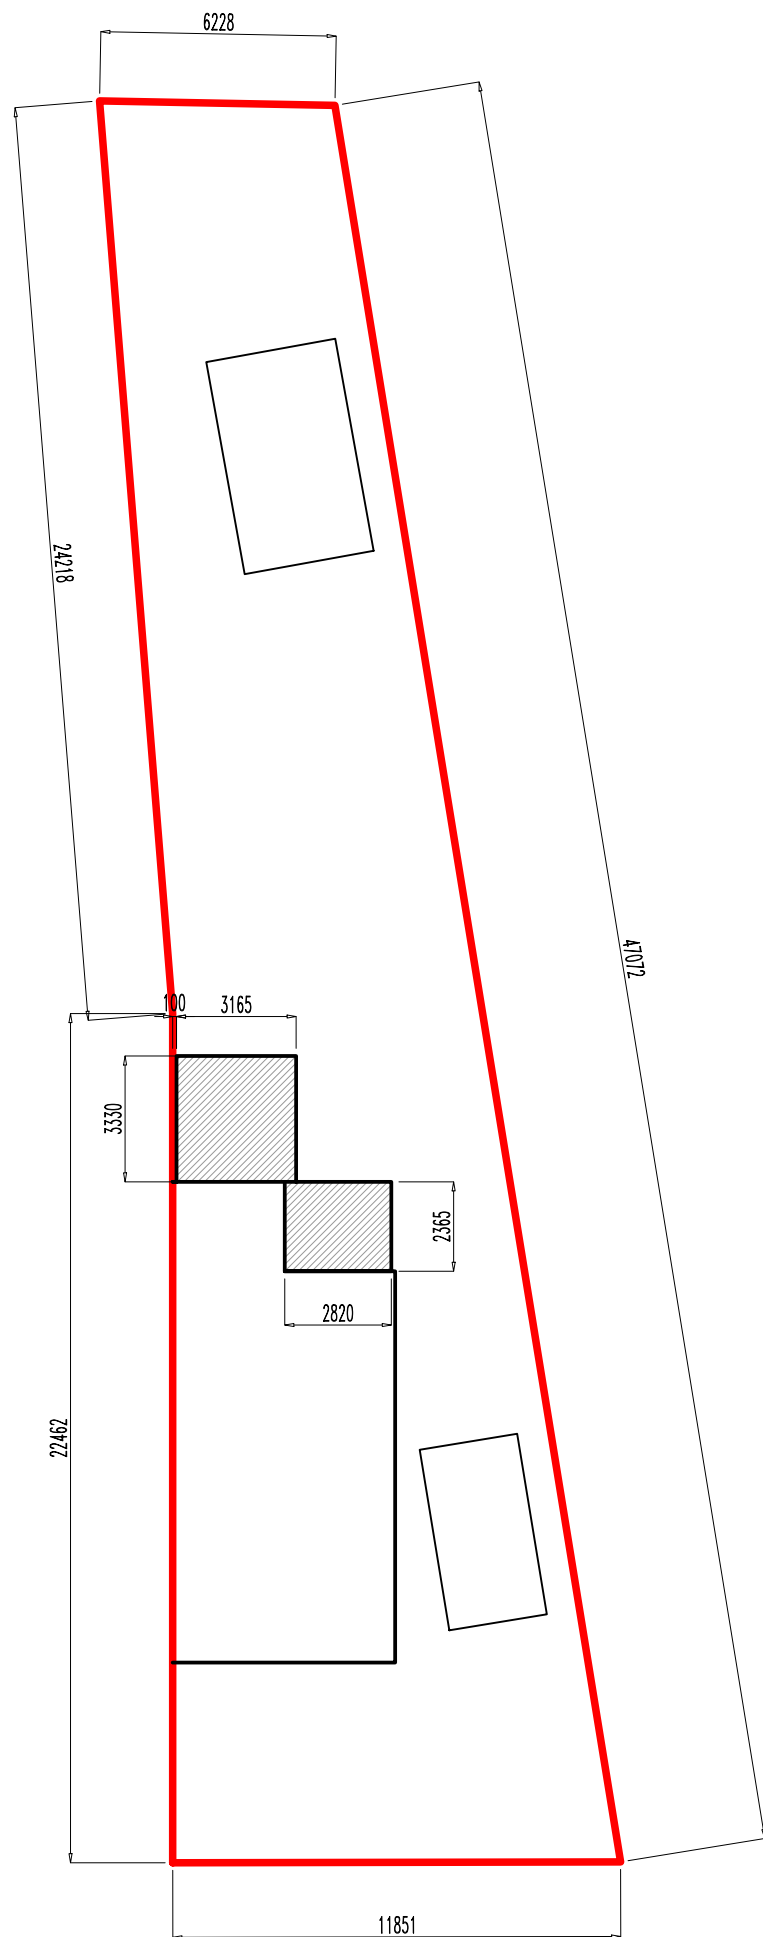

58 Townhead Road, Coatbridge, ML5 2HU

SITE PLAN 1:200

LOCATION PLAN 1:1250

Rev	Date	Details
Paul Innes Construction Design 47 Agnew Avenue Coatbridge ML5 3QD 07762 562628 email : paulinnes62@outlook.com		
Planning Proposed Alterations At 58 Townhead Road Coatbridge ML5 2HU For Mr & Mrs B Mulholland		
Scale		Drawn By
1:50	A3	Paul M Innes
Date		Drawing No.
17-01-22		211203 - P01
		Rev