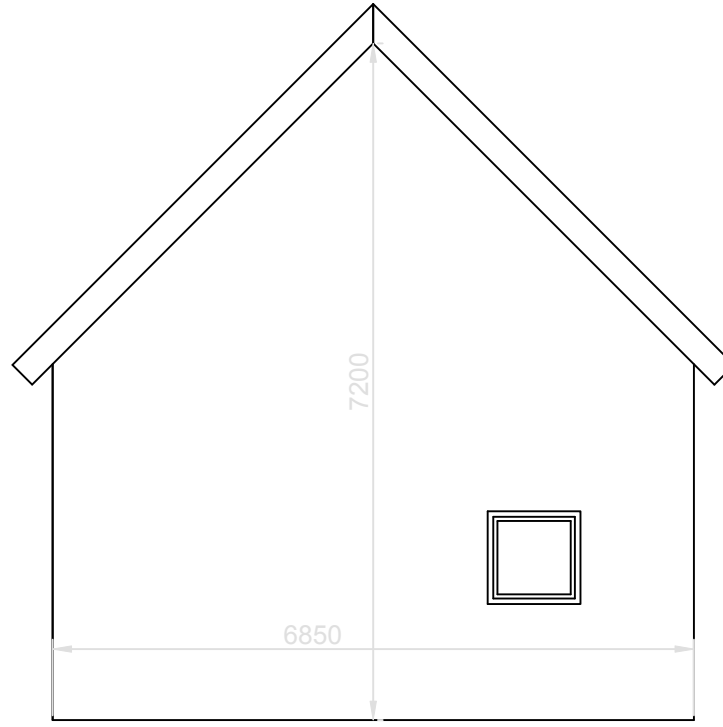

Isometric

Rear Elevation

Isometric

Elevation

Front Elevation

Elevation

www.installnow.co.uk

PROJECT TITLE: Proposed garage and storage area for Mr Maguire at 26 Bellsdyke Road, Cairnhill, Airdrie, ML6			DRAWING TITLE: Elevations and Isometrics dwg no 2 of 3	
Scale	Date 2022-04-12	Drawn SJB	Drawing No: 2022_04_ML_01_PL02	Revision 00