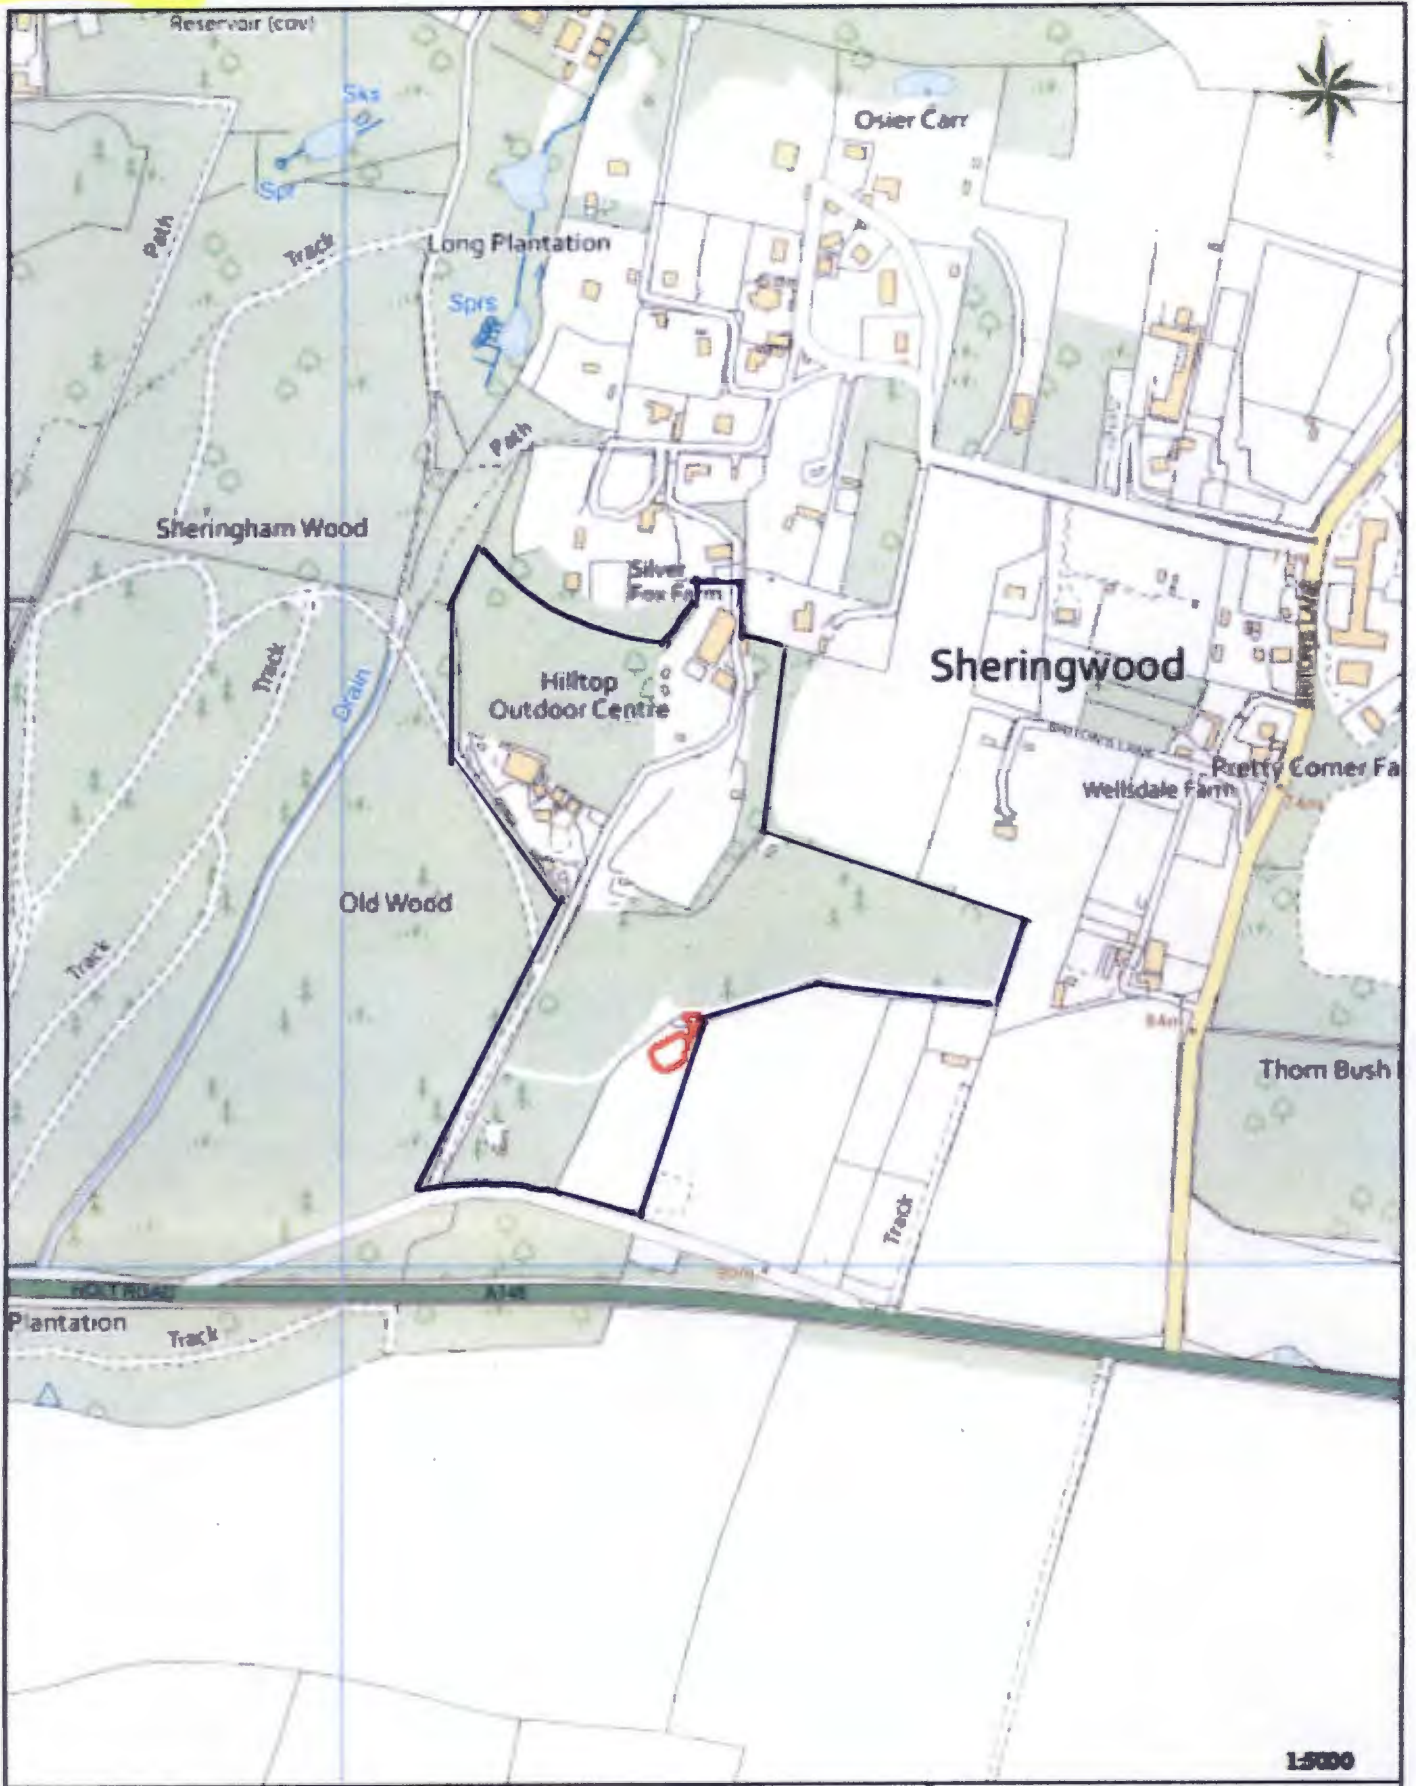

HILLTOP GROUNDS

CAVING SITE

Location plan at 1 to 5000

8

SITE MAP 3