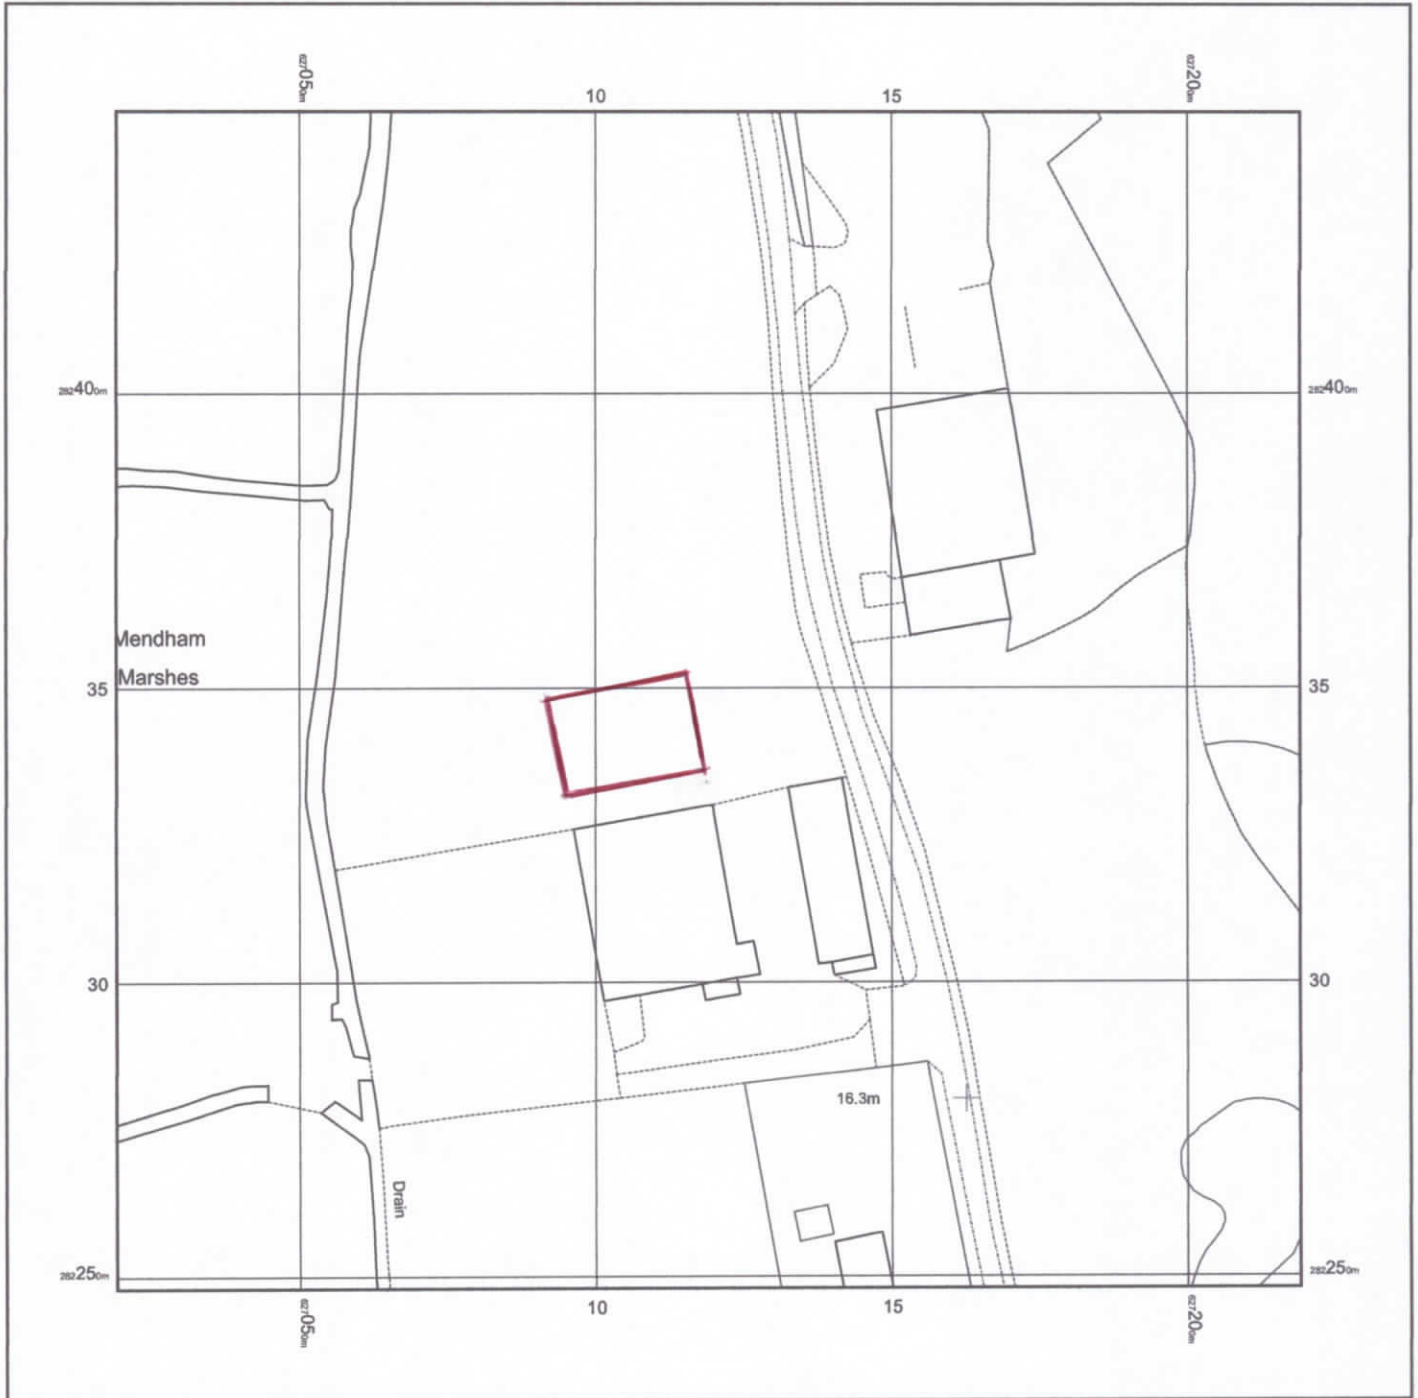

CROFT VIEW, MENDHAM

Supplied by: www.ukmapcentre.com
Serial No: 238759
Centre Coordinates: 627119,282348
Production Date: 23/04/2022 12:26:54

© Crown copyright and database rights 2022 Ordnance Survey 100048957. The representation of road, track or path is no evidence of a boundary or right of way. The representation of features as lines is no evidence of a property boundary.