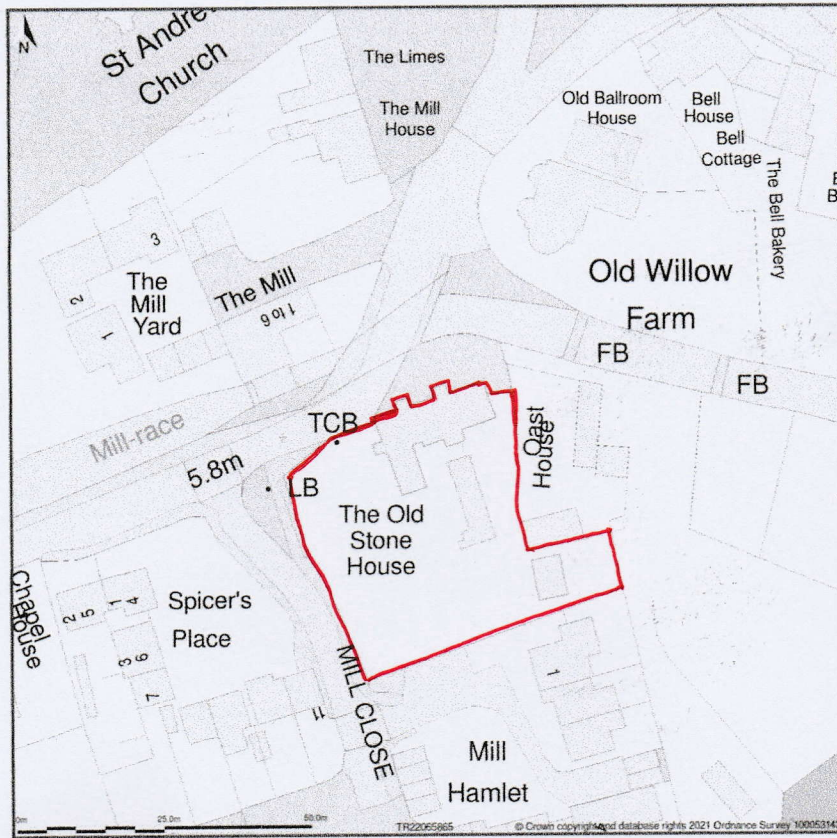

The Old Stone House, The Green, Wickham Road, Wickhambreaux, Kent, CT3 1RQ

Site Plan shows area bounded by: 621993.84, 158586.62 622135.27, 158728.24 (at a scale of 1:1250), OSGridRef: TR22065865. The representation of a road, track or path is no evidence of a right of way. The representation of features as lines is no evidence of a property boundary.

Produced on 14th Apr 2021 from the Ordnance Survey National Geographic Database and incorporating surveyed revision available at this date. Reproduction in whole or part is prohibited without the prior permission of Ordnance Survey. © Crown copyright 2021. Supplied by www.buyaplan.co.uk a licensed Ordnance Survey partner (100053143). Unique plan reference: #00617696-4DA0C0