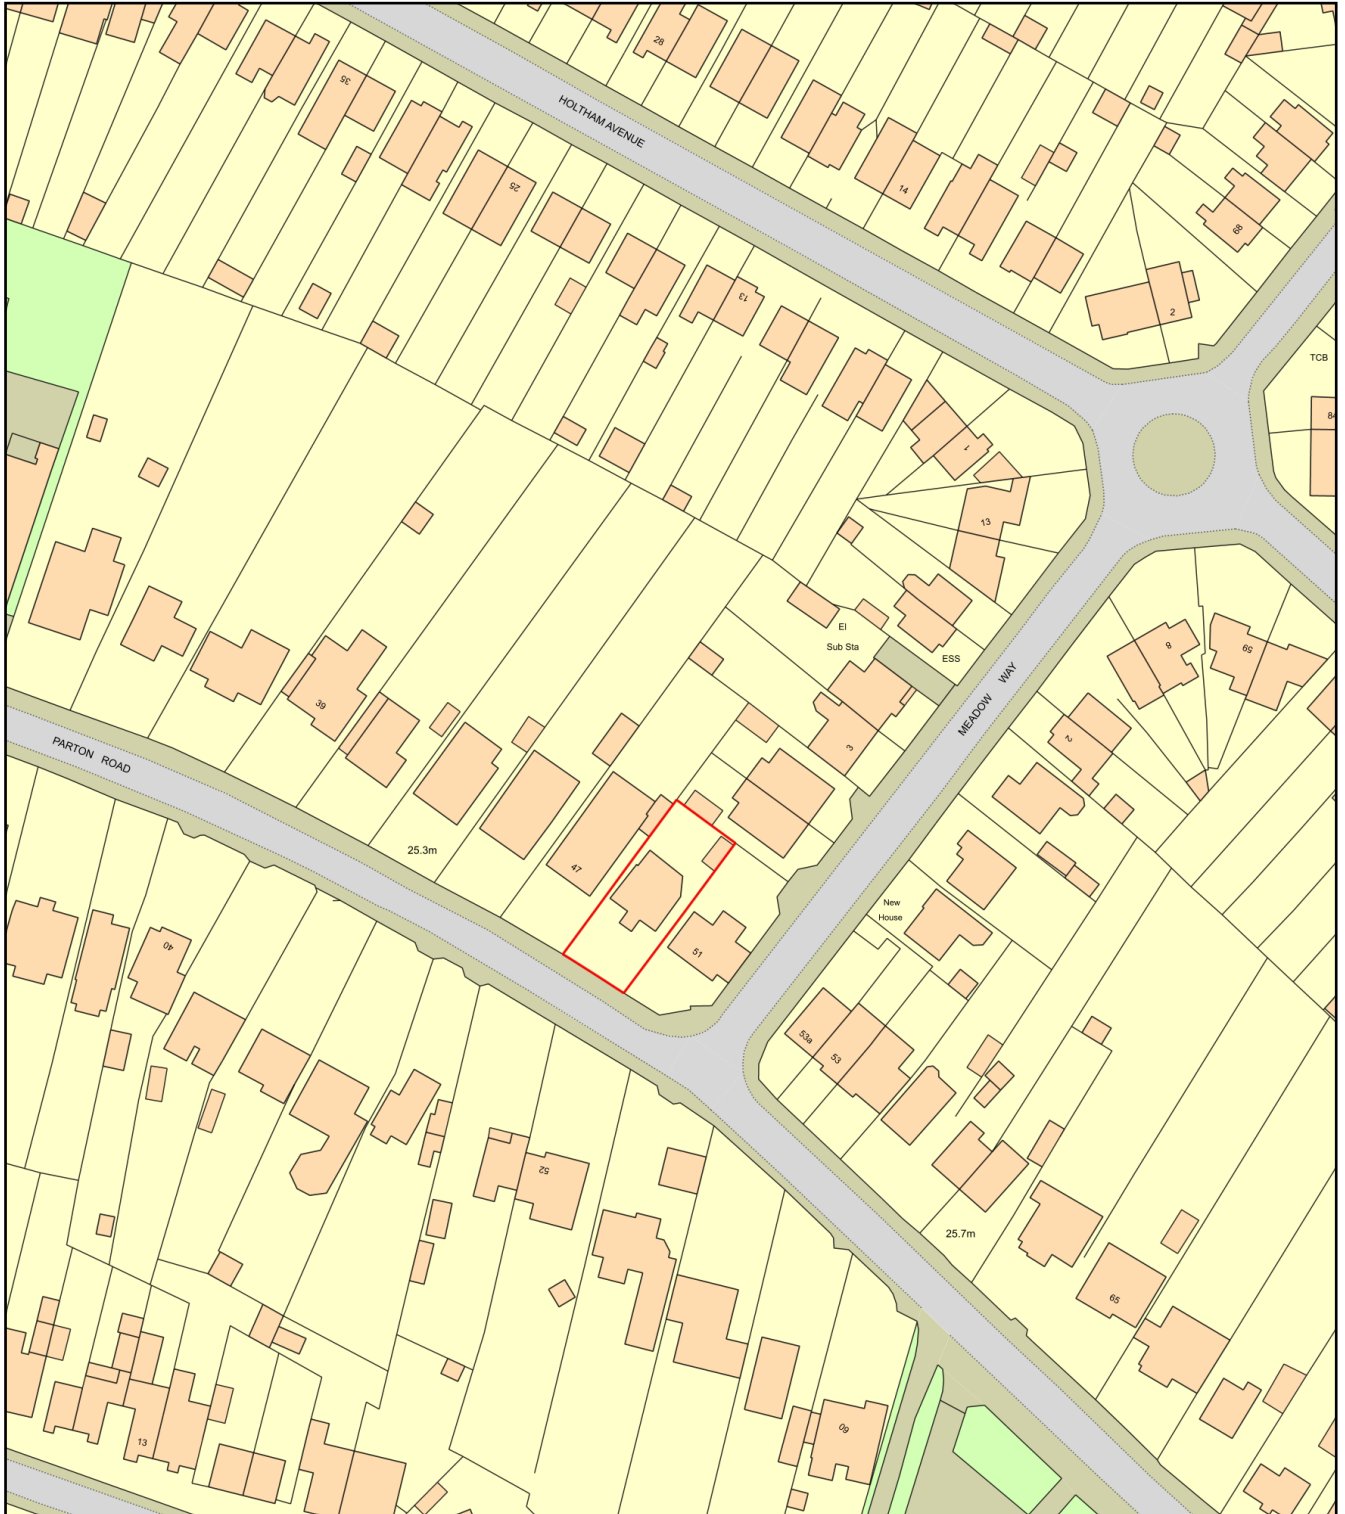

49 Parton Road

Plan Produced for: SP

Date Produced: 02 Apr 2022

Plan Reference Number: TQRQM22092120142701

Scale: 1:1250 @ A4