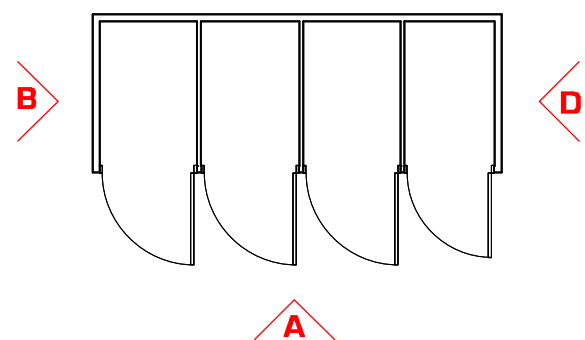

Mobile utility block

Mobile shower block

THE RURAL PLANNING PRACTICE

CIRENCESTER 01285 323200 | CRANBROOK 01580 201888
office@TheRPP.co.uk www.theruralplanningpractice.co.uk

ISSUE : PLANNING

Client	Hever Camping	
Site	Wilderness Farm Wilderness Lane, Hever Kent TN8 7LP	
Drawing Title	Change of use from agricultural to grass camping pitches Mobile toilet and Shower Blocks	
Scale	1:100 on A3	Drawing No. 5014 04
Date	Apr 2022	Rev