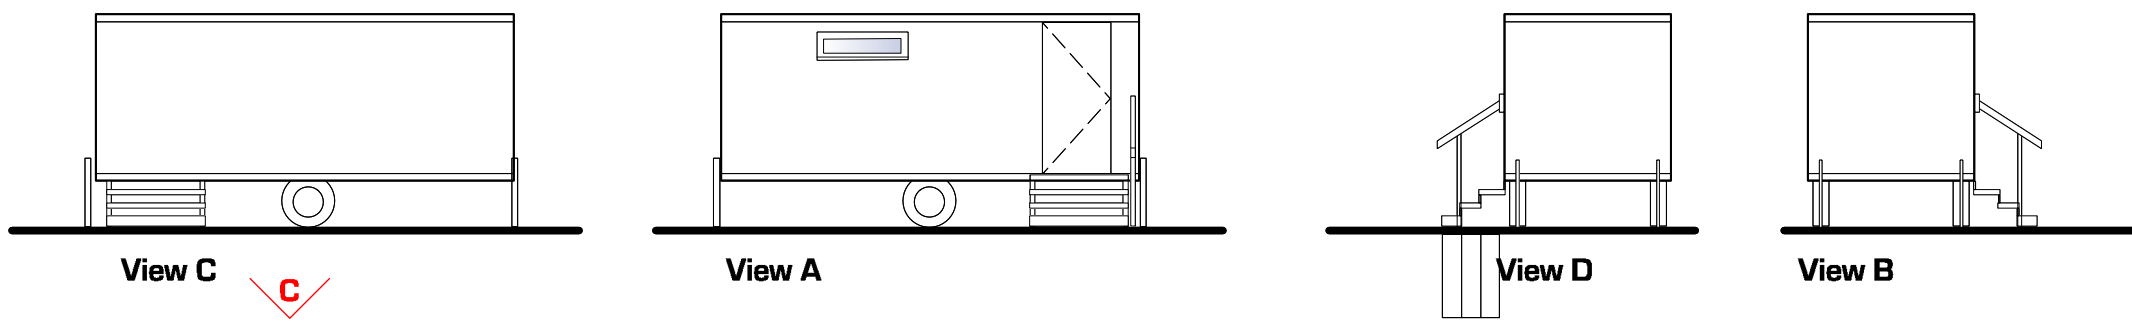

Note :
Planning issue only, not for construction.
This drawing and design is protected under
copyright, and it shall not be reproduced in whole
or part without our prior consent.
©TheRPP2022

Mobile toilet block