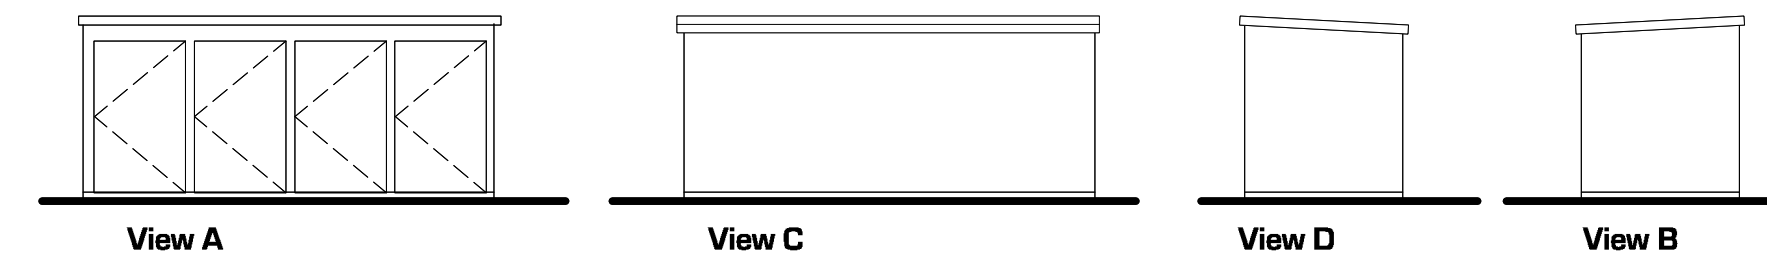

Mobile utility block

Mobile shower block

THE RURAL PLANNING PRACTICE

CIRENCESTER 01285 323200 | CRANBROOK 01580 201888
office@TheRPP.co.uk www.theruralplanningpractice.co.uk

ISSUE : PLANNING

Client	Hever Camping	
Site	Wilderness Farm Wilderness Lane, Hever Kent TN8 7LP	
Drawing Title	Change of use from agricultural to grass camping pitches Mobile toilet and Shower Blocks	
Scale	1:100 on A3	Drawing No. 5014 04
Date	Apr 2022	Rev