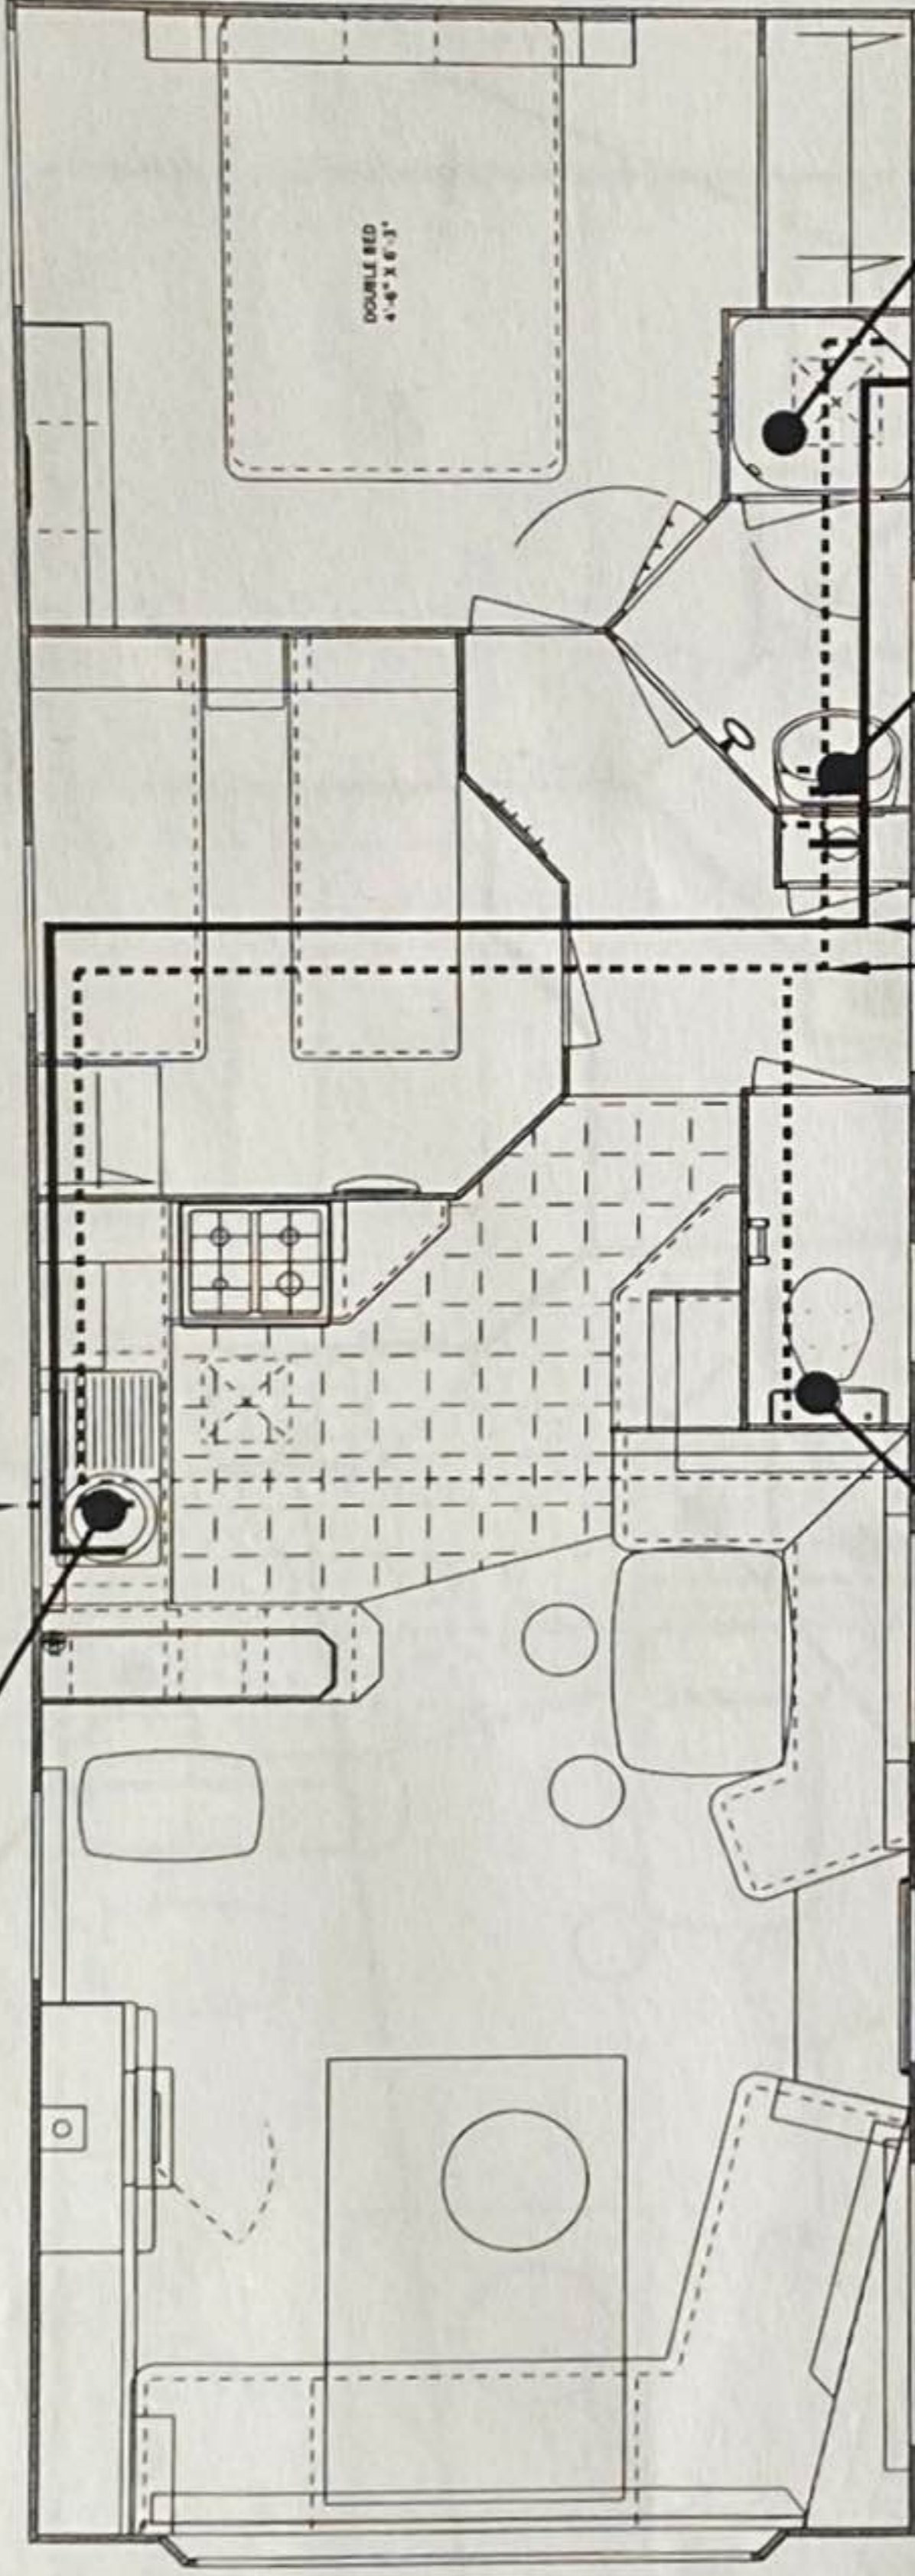

MAINS WATER CONNECTION POINT
REMOVE BLUE COVER CAP

WASTE WATER
OUTLET

WASTE WATER
OUTLET

WASTE WATER
OUTLET

DRAIN TAPS

WASTE WATER
OUTLET

..... COLD WATER PIPES

———— HOT WATER PIPES

- WASTE WATER OUTLETS TO BE CONNECTED TO SUIT SITE CONDITIONS